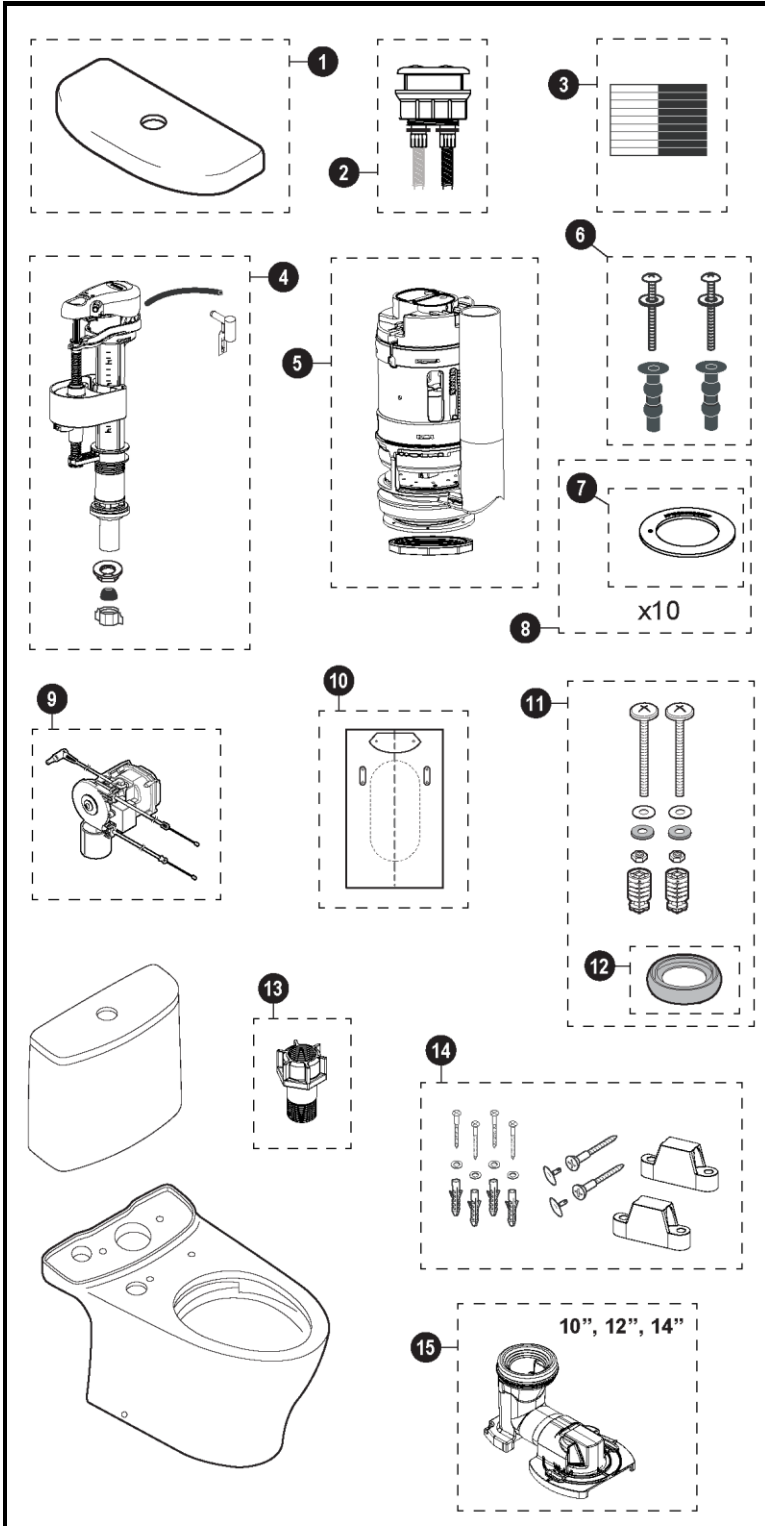

# MS446124CUM(G), MS446234CUMG, MW4463046CUMG(A) & MW4463056CUMG(A)

MS446124CUM(G)  
CT446CU(G)T40  
ST446UMA  
SS124

MS446234CUMG  
CT446CUGT40  
ST446UMA  
SS234

MW4463046CUMG(A)  
CT446CUGT40  
ST446UMA  
SW3046AT40

## Aquia® IV 1G WASHLET®+ 1.0 & 0.8 Gpf Toilet, Elongated, Regular Height DYNAMAX TORNADO FLUSH®, Unifit Rough-in, (including CEFIONTECT® & Auto Flush)

Item	Part	Description
1	TCU446CRU#01	Tank Lid - Cotton
	TCU446CRU#03	Tank Lid - Bone
	TCU446CRU#11	Tank Lid - Colonial White
	TCU446CRU#12	Tank Lid - Sedone Beige
	TCU446CRU#51	Tank Lid - Ebony
2	THU735#01-A	Push Button Assembly - Cotton
	THU735#BN-A	Push Button Assembly - Brushed Nickel
	THU735#CP-A	Push Button Assembly - Chrome Plated
	THU735#PN-A	Push Button Assembly - Polished Nickel
3	THU107	Velcro Tape
4	TSU83.07-A	Fill Valve
5	THU737N-A	Flush Valve Assembly, 1.0gpf
6	THU651N	Seat Top Mounting Hardware
7	9BU112E-A	Seal Gasket for Flush Valve (1pc)
8	THU744	Seal Gasket for Flush Valve (10pc)
9	THU765	Auto Flush unit for Dual Flush
10	0GU181-A	12" Unifit Rough-in Template
	0GU182-A	10" & 14" Unifit Rough-in Template
11	THU741-A	Tank to Bowl Mounting Hardware
12	9BU109E-A	Tank to Bowl Gasket
13	9AU321-A	Fill Valve extension adapter
14	THU742#01-A	Toilet Mounting Hardware (for #01 & #11)
	THU742#03-A	Toilet Mounting Hardware
	THU742#12-A	Toilet Mounting Hardware
	THU742#51-A	Toilet Mounting Hardware
15	TSU08W.10	Unifit Rough-in 10"
	TSU08W.12	Unifit Rough-in 12"
	TSU08W.14	Unifit Rough-in 14"

### Product Number Explanations

**Two-Piece Toilet**

(MS) Toilet & Seat combo  
(MW) Toilet & Washlet combo  
(446) Toilet model  
(C) DYNAMAX TORNADO FLUSH®  
(U) 1.0 gpf  
(M) Dual Flush  
(G) CEFIONTECT®