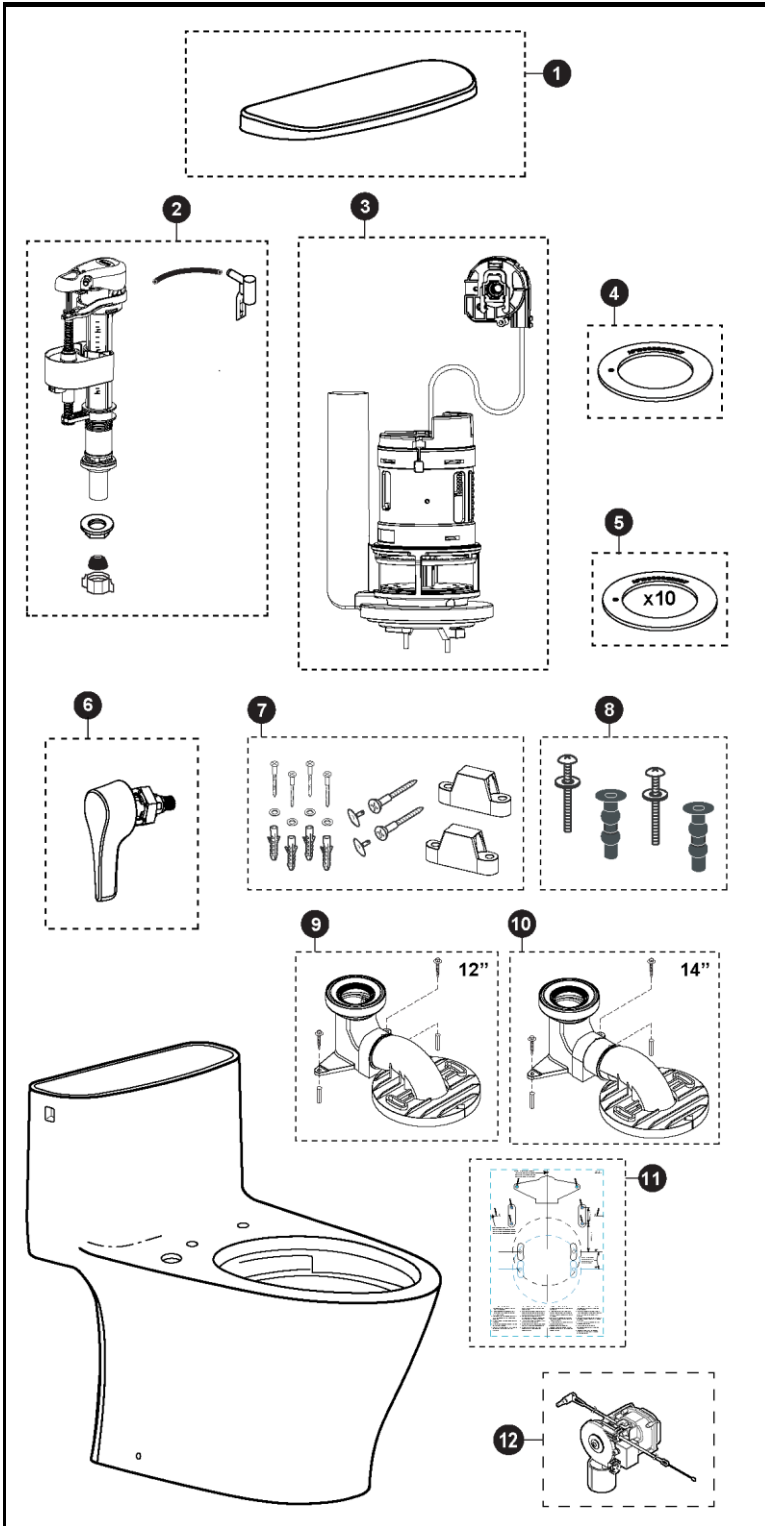

# MS642124CUFG(G), MS642234CUFG, CST642CUFGAT40, MW6423046CUFG(A) & MW6423056CUFG(A)

MS642124CUFG  
CST642CUFGAT40  
SS124

MS642234CUFG  
CST642CUFGAT40  
SS234

MW6423046CUFG(A)  
CST642CUFGAT40  
SW3046AT40

MW6423056CUFG(A)  
CST642CUFGAT40  
SW3056AT40

MS642124CUF  
CST642CUFAT40  
SS124

**1-pc Nexus® 1G®**

**1.0Gpf Toilet, Elongated, Universal Height,  
TORNADO FLUSH®, Unifit Rough-In,  
(including CEFIONTECT® & Auto Flush)**

Actual Product may vary slightly from illustration.

Item	Part	Description
1	TCU642CRU#01 TCU642CRU#03 TCU642CRU#11 TCU642CRU#12 TCU642CRU#51	Tank Lid - Cotton Tank Lid - Bone Tank Lid - Colonial White Tank Lid - Sedona Beige Tank Lid - Ebony
2	TSU82.35-A	Fill Valve
3	THU771-A	Flush Valve
4	THU474	Seal Gasket (1pc)
5	THU475	Seal Gasket (10pcs)
6	THU485#01 THU485#BN THU485#CP THU485#PN	Trip Lever Handle - Cotton Trip Lever Handle - Brushed Nickel Trip Lever Handle - Chrome Plated Trip Lever Handle - Polished Nickel
7	THU764#01-A THU764#03-A THU764#12-A THU764#51-A	Toilet Mounting Hardware - Cotton & Col. White Toilet Mounting Hardware - Bone Toilet Mounting Hardware - Sedona Beige Toilet Mounting Hardware - Ebony
8	THU651N	Top Mounting Hardware for Seat
9	TSU10W.12	Unifit Rough-in 12"
10	TSU10W.14	Unifit Rough-in 14"
11	0GU186-A	Template
12	THU766	Auto Flush unit for single flush 1G

(C) TORNADO  
FLUSH®  
(U) 1.0gpf / 3.8Lpf  
(F) Universal Height  
(G) CEFIONTECT®  
(A) Auto Flush  
compatible  
(T40) WASHLET®+