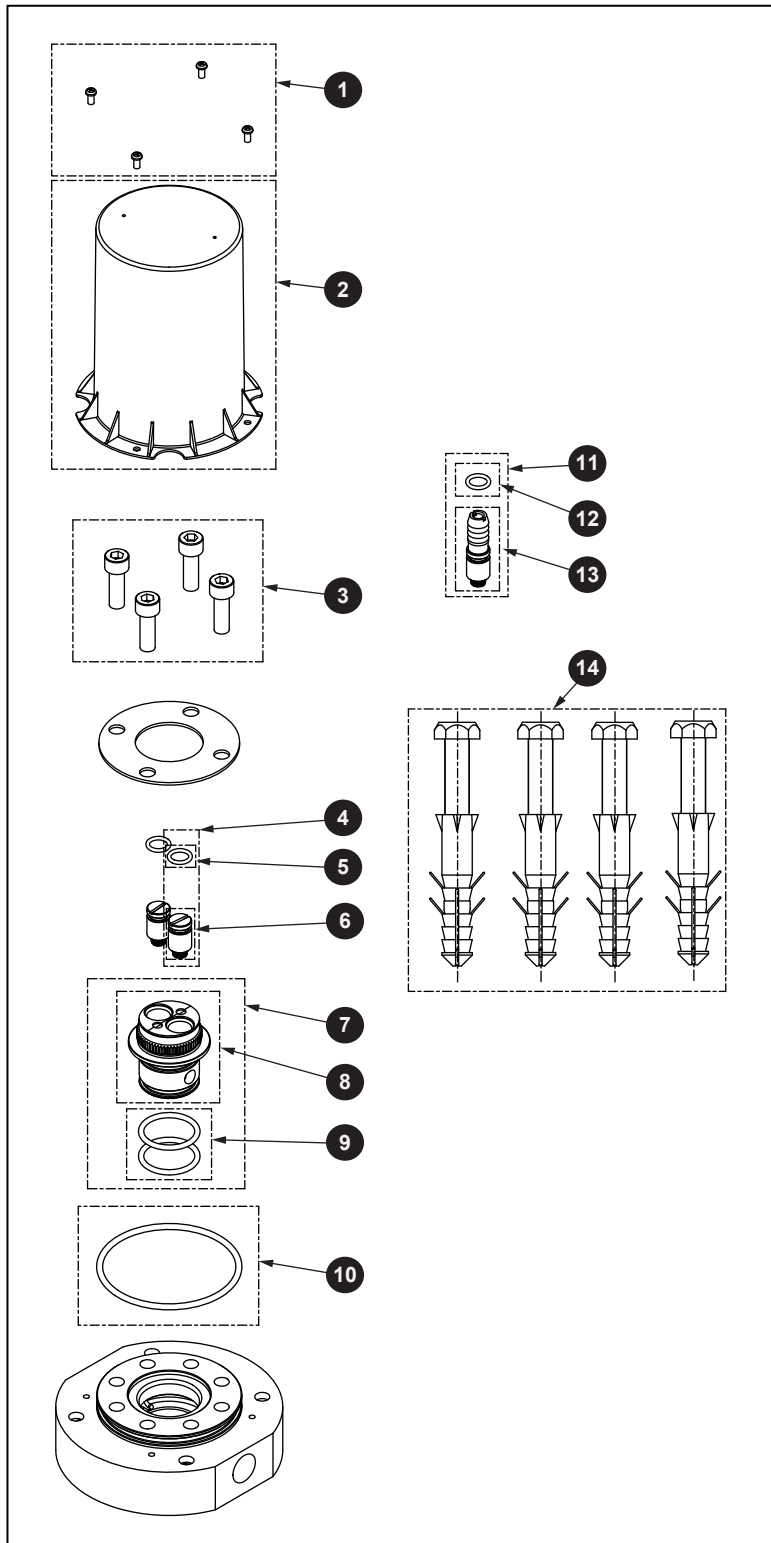

Freestanding Tub Filler Base

Item	Part	Description
1	THP5323	Screws (4 pcs/pkg)
2	THP5324	Plaster Guard
3	THP5325	Hex Screw (4 pcs/pkg)
4	THP5326	Plug Set
5	THP5321	O-Ring
6	THP5327	Plug
7	THP5328	Connector Set
8	THP5329	Connector
9	THP5330	O-Ring (2 pcs/pkg)
10	THP5331	O-Ring
11	THP5332	Hose Joint Set
12	THP5321	O-Ring
13	THP5333	Hose Joint
14	THP5334	Anchor Screw (4 pcs/pkg)