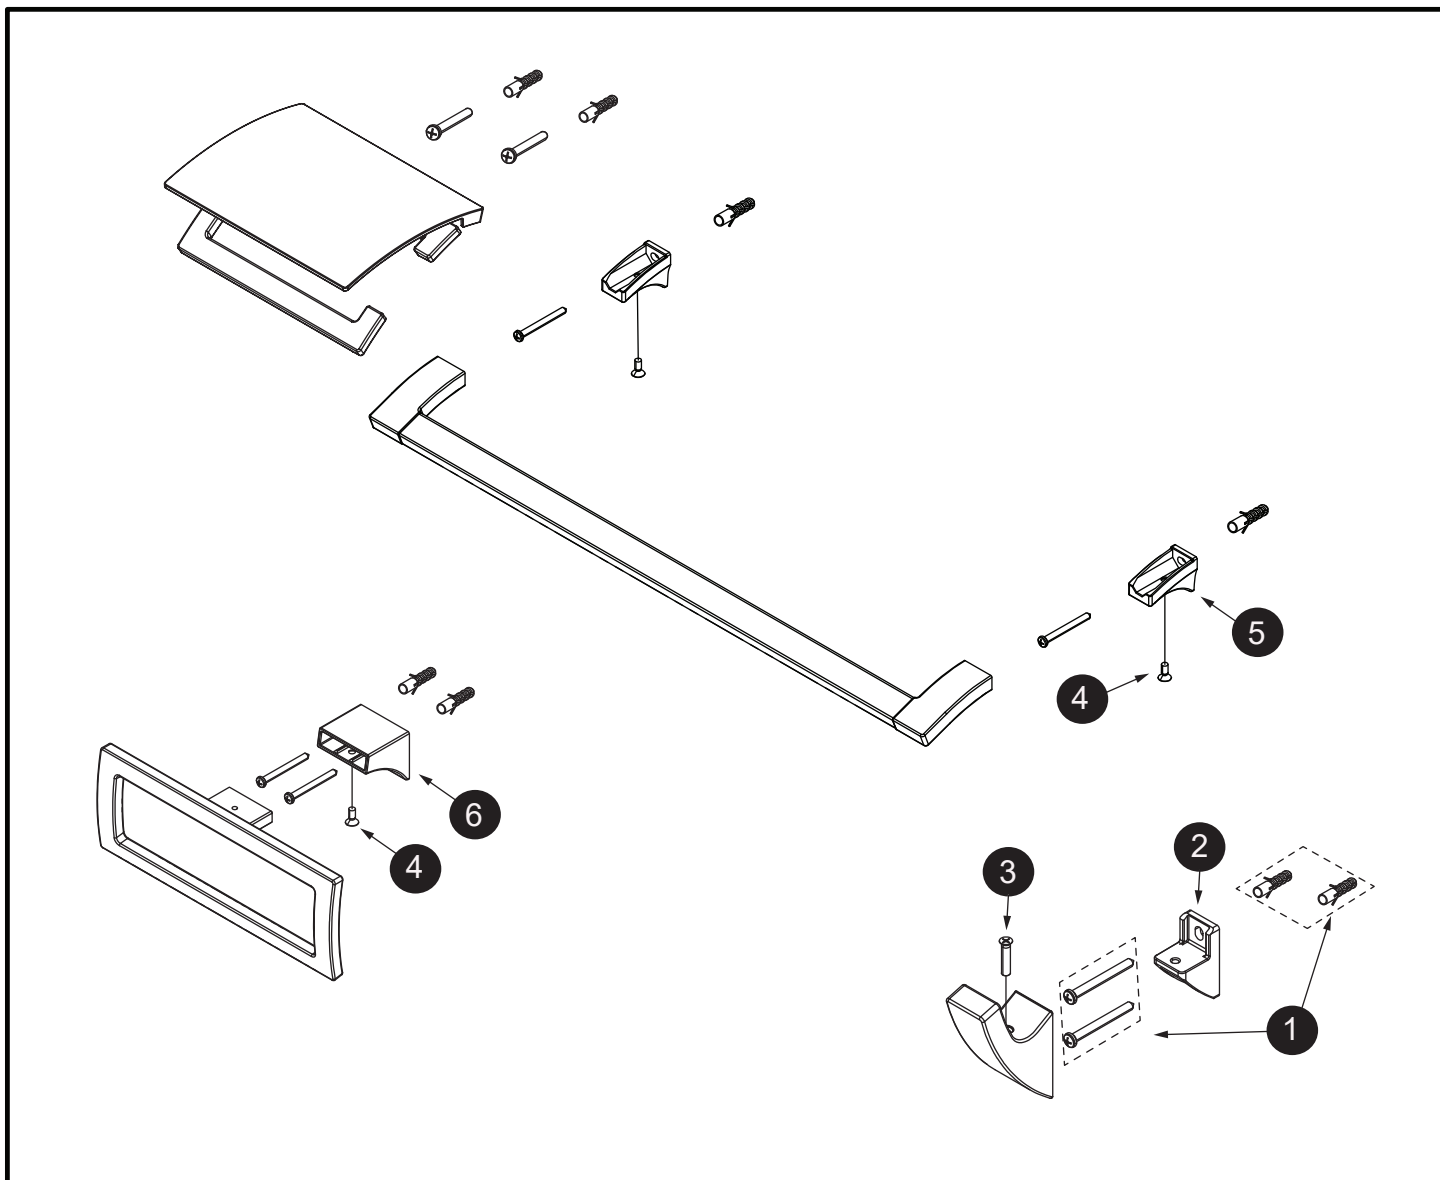

G Series Accessories (Square)

Item	Part	Description
1	THP4489	Anchor Set
2	THP5438	Bracket
3	THP5444	Set Screw
4	THP5442	Set Screw
5	THP5436#CP	Bracket
6	THP5433#CP	Bracket

LEGEND
= Denotes Finish
#CP = Polished Chrome
#BN = Brushed Nickel
#PN = Polished Nickel