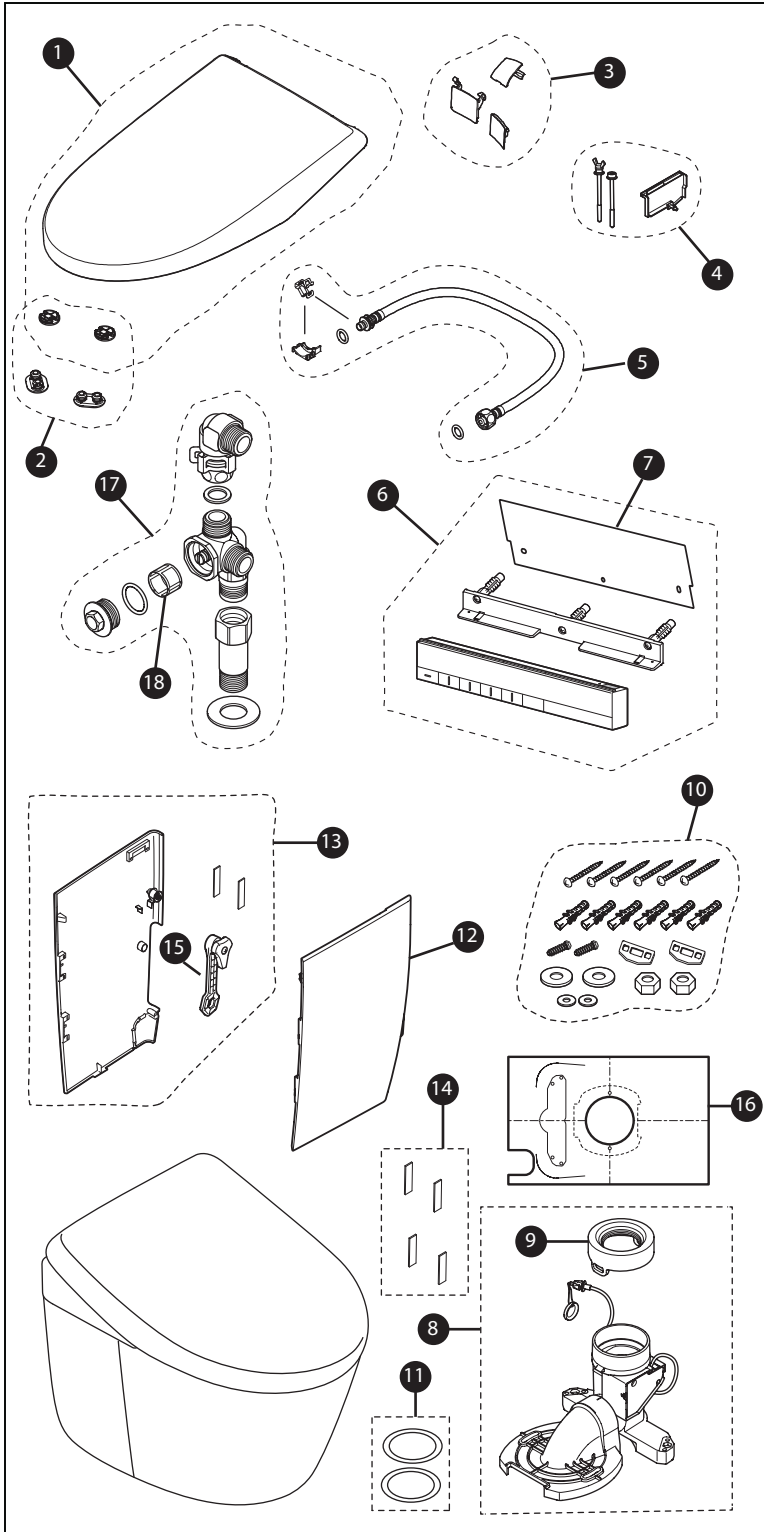

MS8551CUMFG
SN8551M
CT8551CUMFG

NEOREST® AS 1.0Gpf / 0.8Gpf Dual Flush Toilet, Elongated, TORNADO FLUSH®, 12" Modular Rough-In, CEFIONTECT®

Actual Product may vary slightly from illustration

Items	Parts	Description
1	THU6709#01	Lid Assembly - Cotton
2	THU6714	Lid & Seat Bumpers
3	THU6686#01	Wand / Dryer Doors & Drain Cover - Cotton
4	THU6737	Top to Bowl Mounting Bolt Assembly
5	THU6578	Water Supply Hose Assembly
6	THU6584	Remote Control Unit Assembly
7	THU6765	Remote Control Operation Guide
8	THU6648	Drain Socket Assembly
9	THU9652	Drain Socket Gasket
10	THU6298	Bowl Mounting Hardware
11	THU6299	Plastic Seal
12	THU6652#01	Right Side Panel (Cotton)
13	THU6653#01	Left Side Panel (Cotton)
14	THU6655	Side Panel Metal Plate
15	THU6656	Open/Close Tool
16	THU6664	Installation Template
17	THU6673	Junction Valve Assembly
18	THU9758	Water Strainer

Product Number Explanations

Two-Piece Toilet

(MS) Toilet and seat
Combination
(8551) Model
(CUM) TORNADO FLUSH®
(F) Universal Height
(G) CEFIONTECT®

WASHLET® Unit

(SN) WASHLET®
(8551) Model
(M) Dual Flush

Bowl Unit

(CT) Bowl
(8551) Model
(C) TORNADO FLUSH®
(U) Ultra HET
(M) Dual Flush
(F) Universal Height
(G) CEFIONTECT®