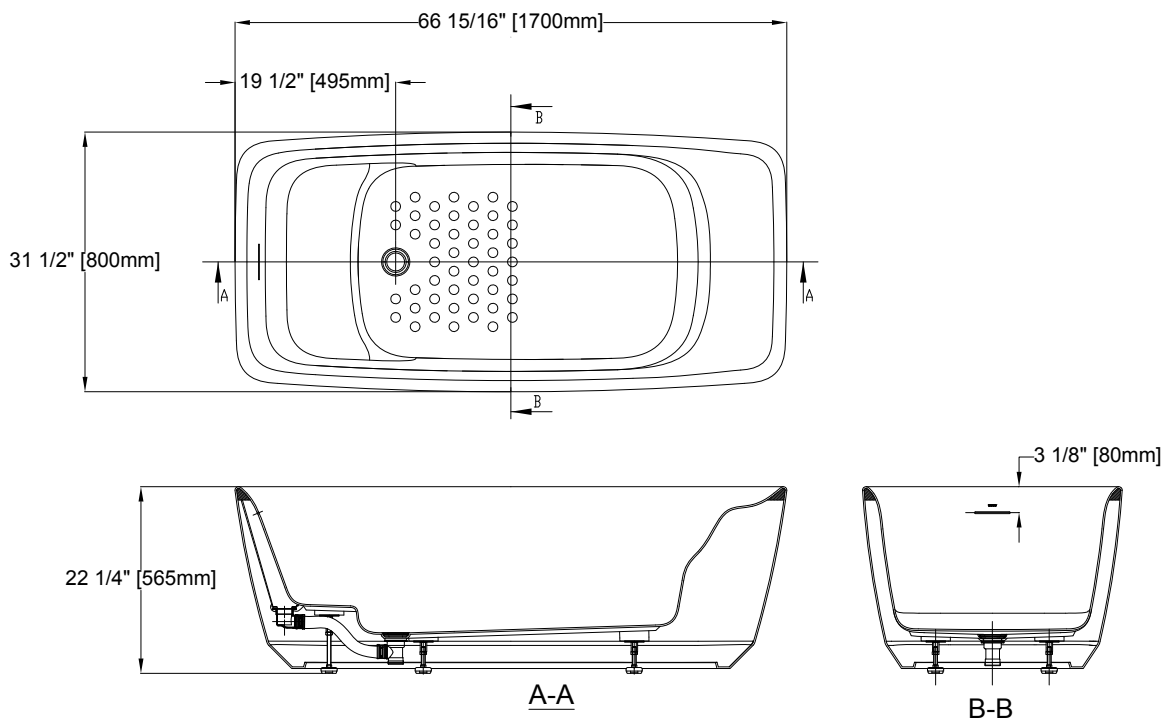

Flotation Freestanding Square Bathtub

FEATURES

- 66-15/16" L x 31-1/2" W x 22-1/4" H
- Constructed with solid surface Galalato™ engineered to resist stains, retain heat, and minimize maintenance
- Shaped to recline the body and simulate a comforting embrace, providing relaxation and a deep sensation of ease
- Multi-functional design provides a new way for easy bathing
- Slip-resistant surface
- Direct push drain
- 67.5 gallon capacity

COLORS/FINISHES

- #GW Gloss White

PRODUCT SPECIFICATION

The flotation tub shall be 66-15/16" in length, 31-1/2" in width and 22-1/4" in height. Bath shall be freestanding with drain. Bath shall have slip resistant surface. Bath shall have a Galalato material construction. Bath shall be TOTO Model PJY1724PWEU#GW

RECLINE COMFORT™

PJY1724PWEU

Flotation Freestanding Square Bathtub

SPECIFICATIONS

Size	66-15/16"L x 31-1/2"W x 22-1/4"H
Water Depth	14-5/8" (371mm)
Gallons	67.5 to overflow
Warranty	Three Year Limited Warranty
Material	Galalato
Shipping Weight	324 lbs
Shipping Dimensions	70-1/2"L x 35-1/16"W x 27-3/4"H

DIMENSIONS

TOTO

Ph: (888) 295-8134 | Fax: (800) 699-4889 | www.totousa.com | © TOTO USA

These dimensions and specifications are subject to change without notice

#SS-01492 v.02