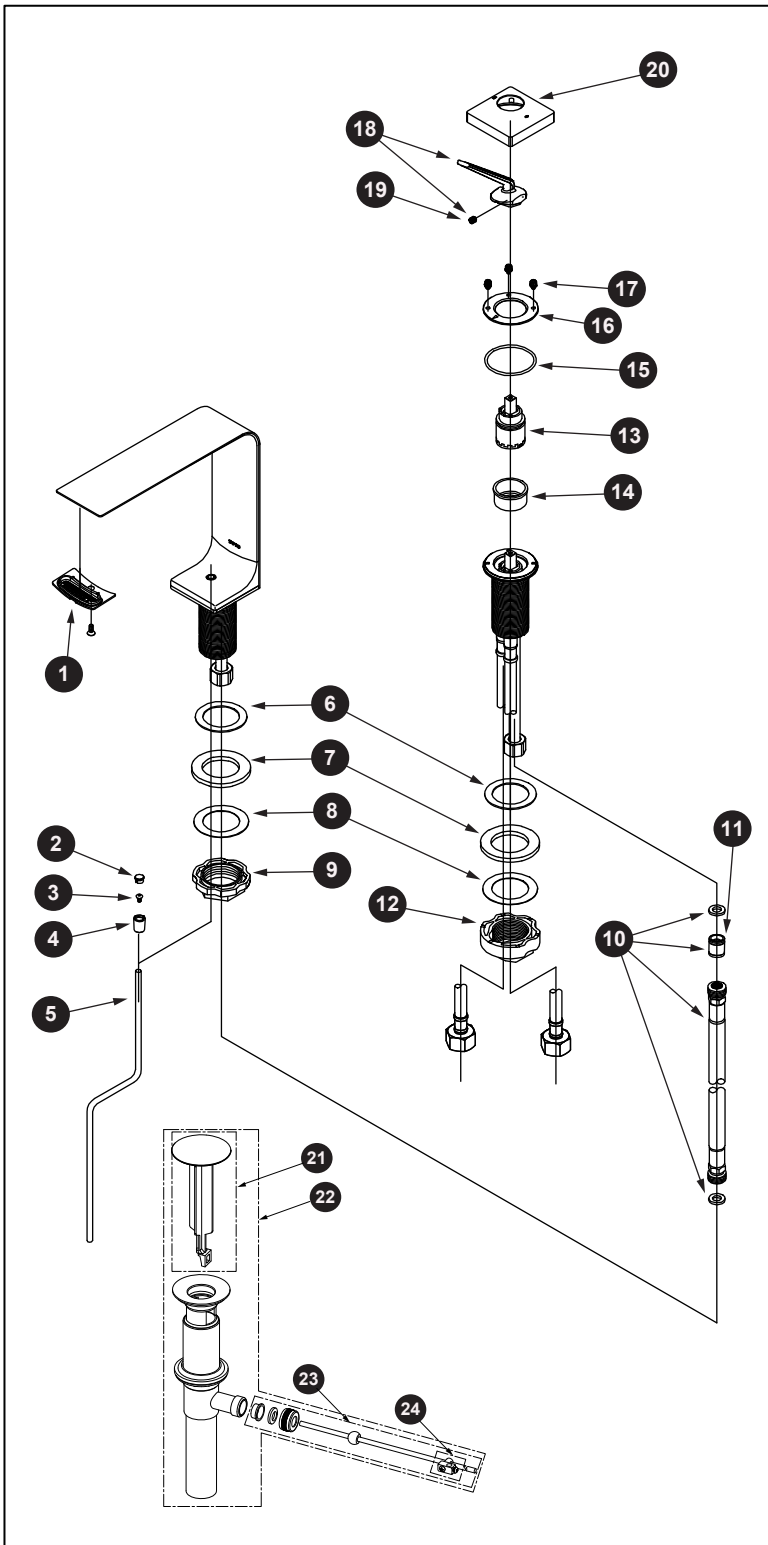

ZL Single Handle Lavatory Faucet (M)

Item	Part	Description
1	THP5347	Spout Unit
2	THP5348	Rod Lid
3	THP5349	Set Screw
4	THP5350	Push Button
5	THP5352	Drain Lift Rod
6	THP5353	Rubber Gasket
7	THP5354	Rubber Gasket
8	THP5355	Slip Washer
9	THP5356	Collar Nut
10	THP5357	Hose
11	THP5358	Flow Regulator
12	THP5359	Diverter Collar Nut
13	THP5626	Cartridge
14	THP5360	Valve Cap
15	THP5361	O-Ring
16	THP5362	Valve Plate
17	THP5363	Set Screw, 1pc
18	THP5364	Handle Set
19	THP5346	Set Screw
20	THP5366	Escutcheon
21	THP5128#\$\$	Plunger
22	THP5129#\$\$	Drain Assembly
23	THP5123	Pivot Arm and Bushings
24	THP5124	Drain Lift Rod Connecting Part

LEGEND
\$\$ = Denotes Finish
#CP = Polished Chrome

MADE TO ORDER
\$\$ = Denotes Finish
#MBL = Matte Black