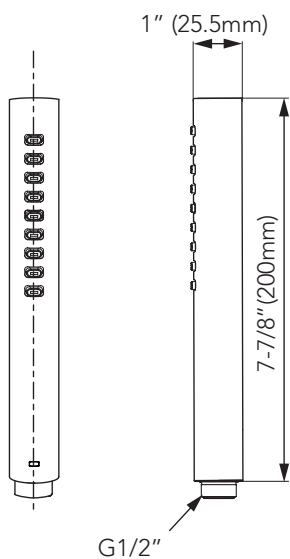

### SPECIFICATIONS

Material	ABS & POM
Maximum Flow Rate	1.75 gpm (6.6 lpm)
Warranty	Limited Lifetime for Residential Use One Year for Commercial Use
Shipping Weight	1.05 lbs
Shipping Dimensions	10-3/4" L x 5-1/8" W x 3-3/4" H

### DIMENSIONS

**TOTO**