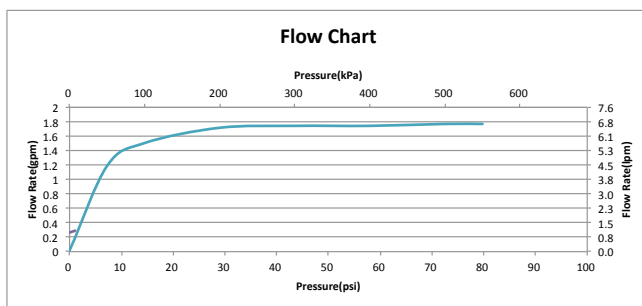

TBW02016U4

Cylindrical Handshower 1 Mode

SPECIFICATIONS

Material	ABS & POM
Maximum Flow Rate	1.75 gpm (6.6 lpm)
Warranty	Limited Lifetime for Residential Use One Year for Commercial Use
Shipping Weight	1.05 lbs
Shipping Dimensions	10-3/4" L x 5-1/8" W x 3-3/4" H

INSTALLATION NOTES

For use with TBW01026U/TBW01027U: Shower hose (Sold separately)