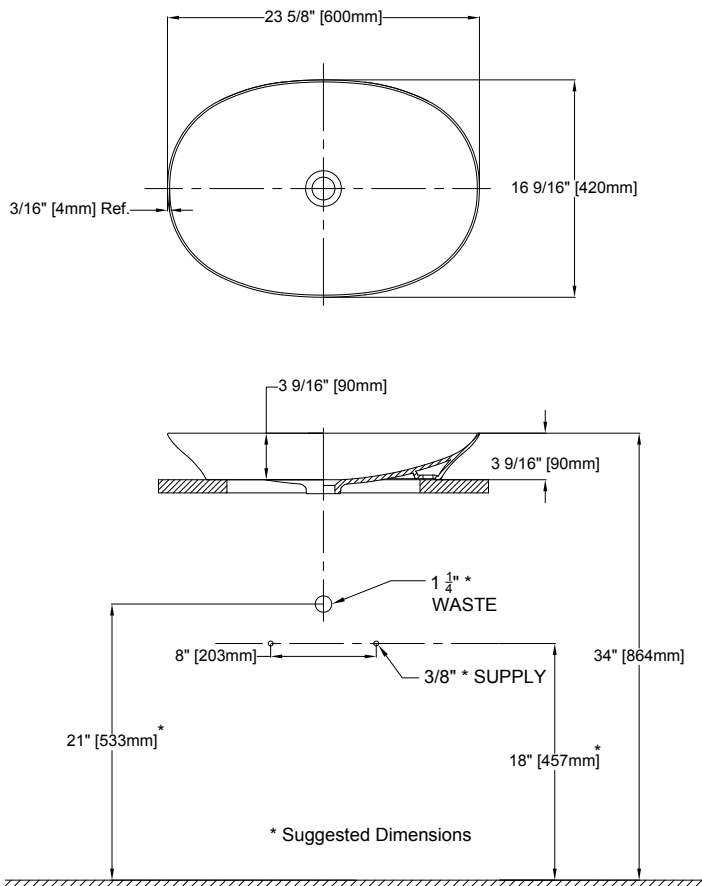

### CODES/STANDARDS

- Meets ADA guidelines and ANSI A117.1 requirements when top of lavatory rim is installed 864mm (34") from finished floor and lavatory is installed 52mm (2-1/16") minimum from front edge
- Meets and exceeds ASME A112.19.2/CSA B45.1
- Certifications: IAPMO(cUPC), State of Massachusetts, City of Los Angeles, and others
- Code compliance: UPC, IPC, NSPC, NPC Canada, and others

### SPECIFICATIONS

<b>Waste</b>	1-1/4"
<b>Size</b>	23-5/8"W x 16-9/16"D x 3-9/16"H
<b>Basin</b>	23-5/16"W x 16-1/4"D
<b>Basin Depth</b>	3-1/8"
<b>Warranty</b>	One Year Limited Warranty
<b>Material</b>	LINEARCERAM®
<b>Shipping Weight</b>	21 lbs
<b>Shipping Dimensions</b>	25" x 17-7/8" x 8-3/4"

### INSTALLATION NOTES

Use with Included Grid Drain Assembly Only. The recommended faucet height from deck to spout is 8-5/16" (211mm) and below. Aim water supply away from the drain cover.

### DIMENSIONS