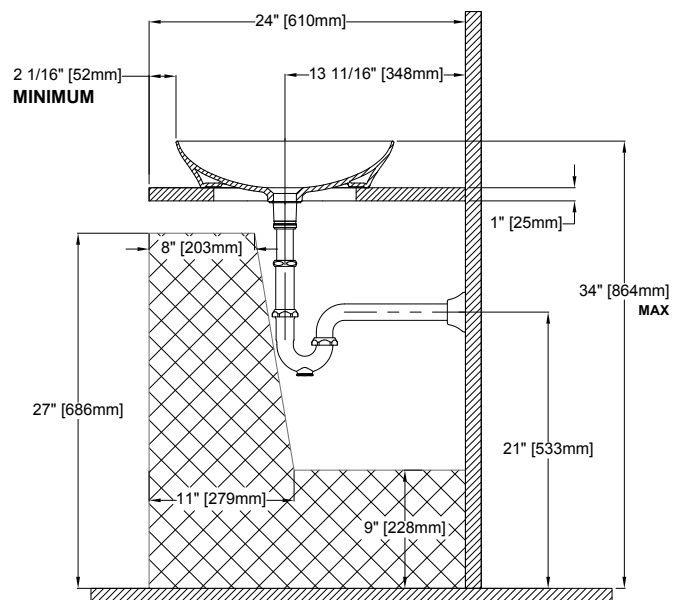

ADA COMPLIANCE

TOTO®

These dimensions and specifications are subject to change without notice