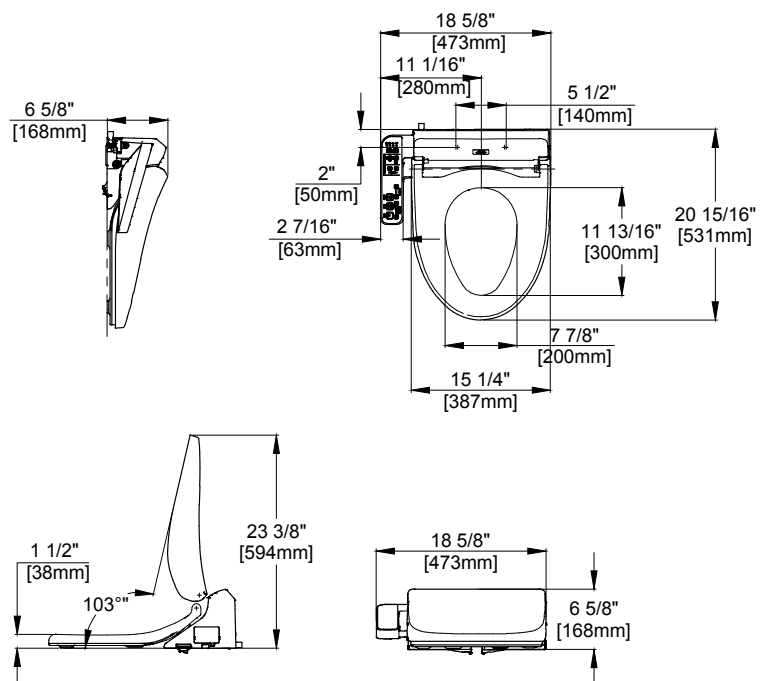

### SPECIFICATIONS

<b>Power Rating</b>	AC 120 V 60 Hz
<b>Power Consumption</b>	287W
<b>Max Power Consumption</b>	363W
<b>Power Cord Length</b>	3.93 ft (1.2 m)
<b>Spray Volume</b>	Rear Cleansing: 0.07 – 0.11 gal/min Front Cleansing: 0.08 – 0.11 gal/min
<b>Spray Features</b>	Adjustable Surface Temp: 95 – 104 °F (35 – 40 °C) Safety Device: Temperature Fuse
<b>Heated Seat Features</b>	Adjustable Surface Temp: 82 – 97 °F (28 – 36 °C) Safety Device: Temperature Fuse
<b>Water Supply Pressure</b>	Minimum: 7.25 PSI (Dynamic) Maximum: 108.75 PSI (Static)
<b>Ambient Temp.</b>	32 – 104 °F (0 – 40 °C)
<b>Warranty</b>	One Year Limited Warranty
<b>Shipping Weight</b>	SW3004 15.0 lbs
<b>Shipping Dimensions</b>	SW3004 23-5/8" L x 20-5/8" W x 8-1/2" H

### DIMENSIONS

GFCI outlet of 120v, 10amps.  
Washlet power cord is 4' long with 3 prongs.