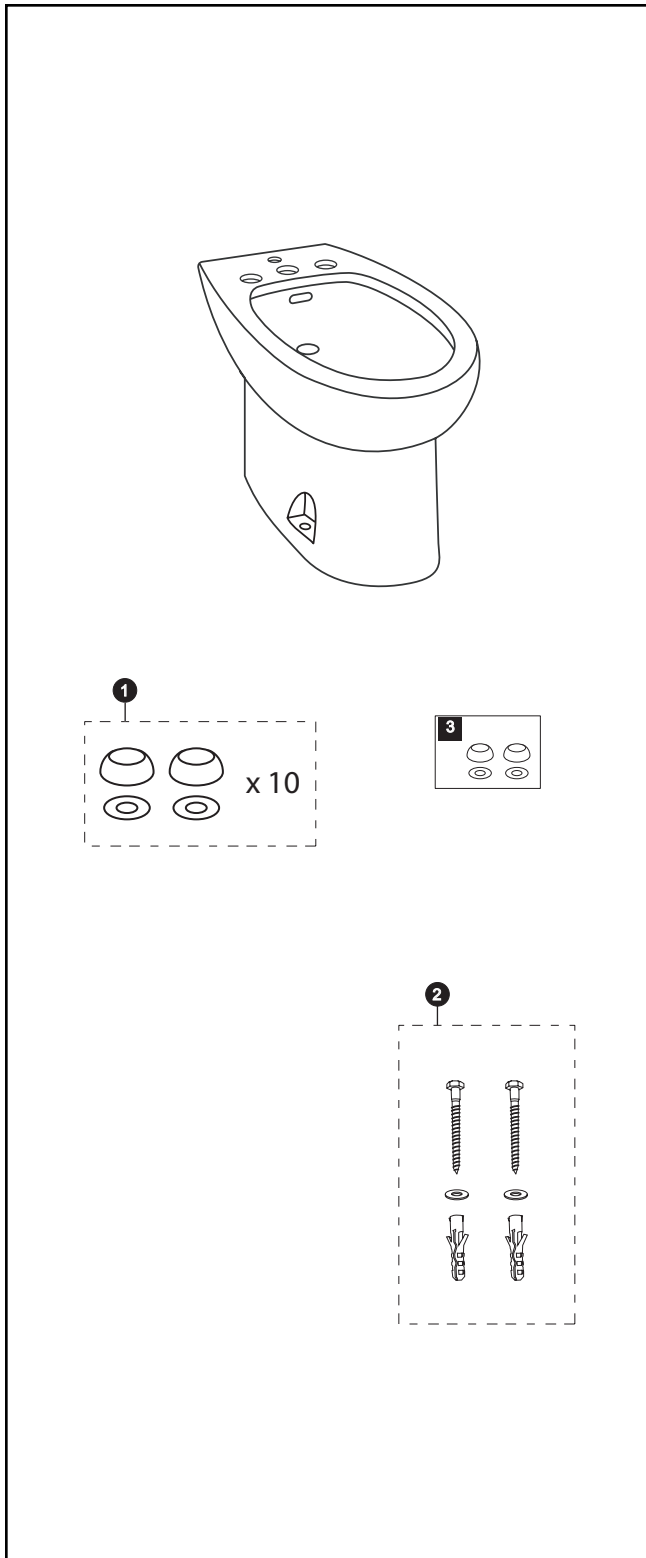

# BT500B

BT500B

## Piedmont™ Bidet, Flushing Rim, Vertical Spray

Item	Part	Description
1	THU098#01	Bolt Cap Sets (for 10 bidets) for #01
	THU098#03	Bolt Cap Sets (for 10 bidets) for #03
	THU098#11	Bolt Cap Sets (for 10 bidets) for #11
	THU098#12	Bolt Cap Sets (for 10 bidets) for #12
	THU098#51	Bolt Cap Sets (for 10 bidets) for #51
2	THU126	Mounting Screw Set
3	THU044S#01	Bolt Cap Set for #01
	THU044S#03	Bolt Cap Set for #03
	THU044S#11	Bolt Cap Set for #11
	THU044S#12	Bolt Cap Set for #12
	THU044S#51	Bolt Cap Set for #51

### Product Number Explanations

**Bidet**

(BT) Bidet  
(500) Model  
(B) Vertical Spray

**Colors**

(#01) Cotton  
(#03) Bone  
(#11) Colonial White  
(#12) Sedona Beige  
(#51) Ebony