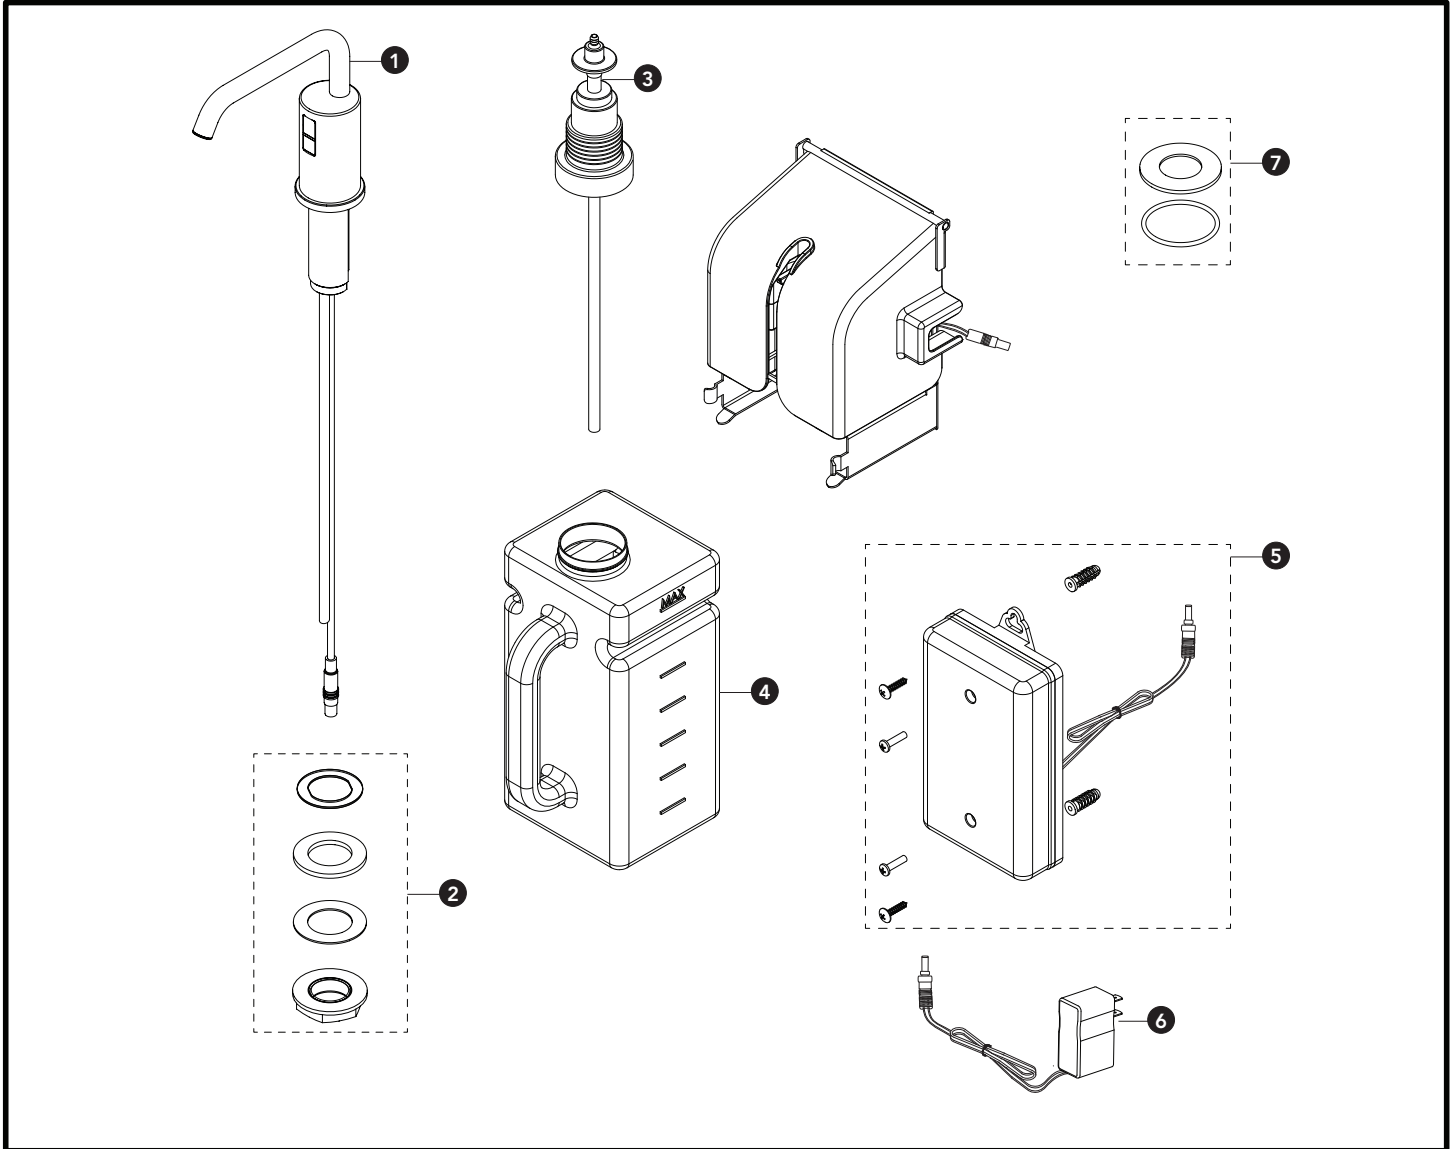

Automatic Soap Dispenser

Item	Part	Description
1	THP3160#CP	Spout
2	THP3161	Nut w/ Gaskets & Slip Washer
3	THP3162	Pump Unit
4	THP3163	Tank
5	THP3164	Battery Case
6	THP3271	AC Adapter
7	THP3140#CP	Escutcheon for 1-1/4"~1-1/2"(32~38mm) hole