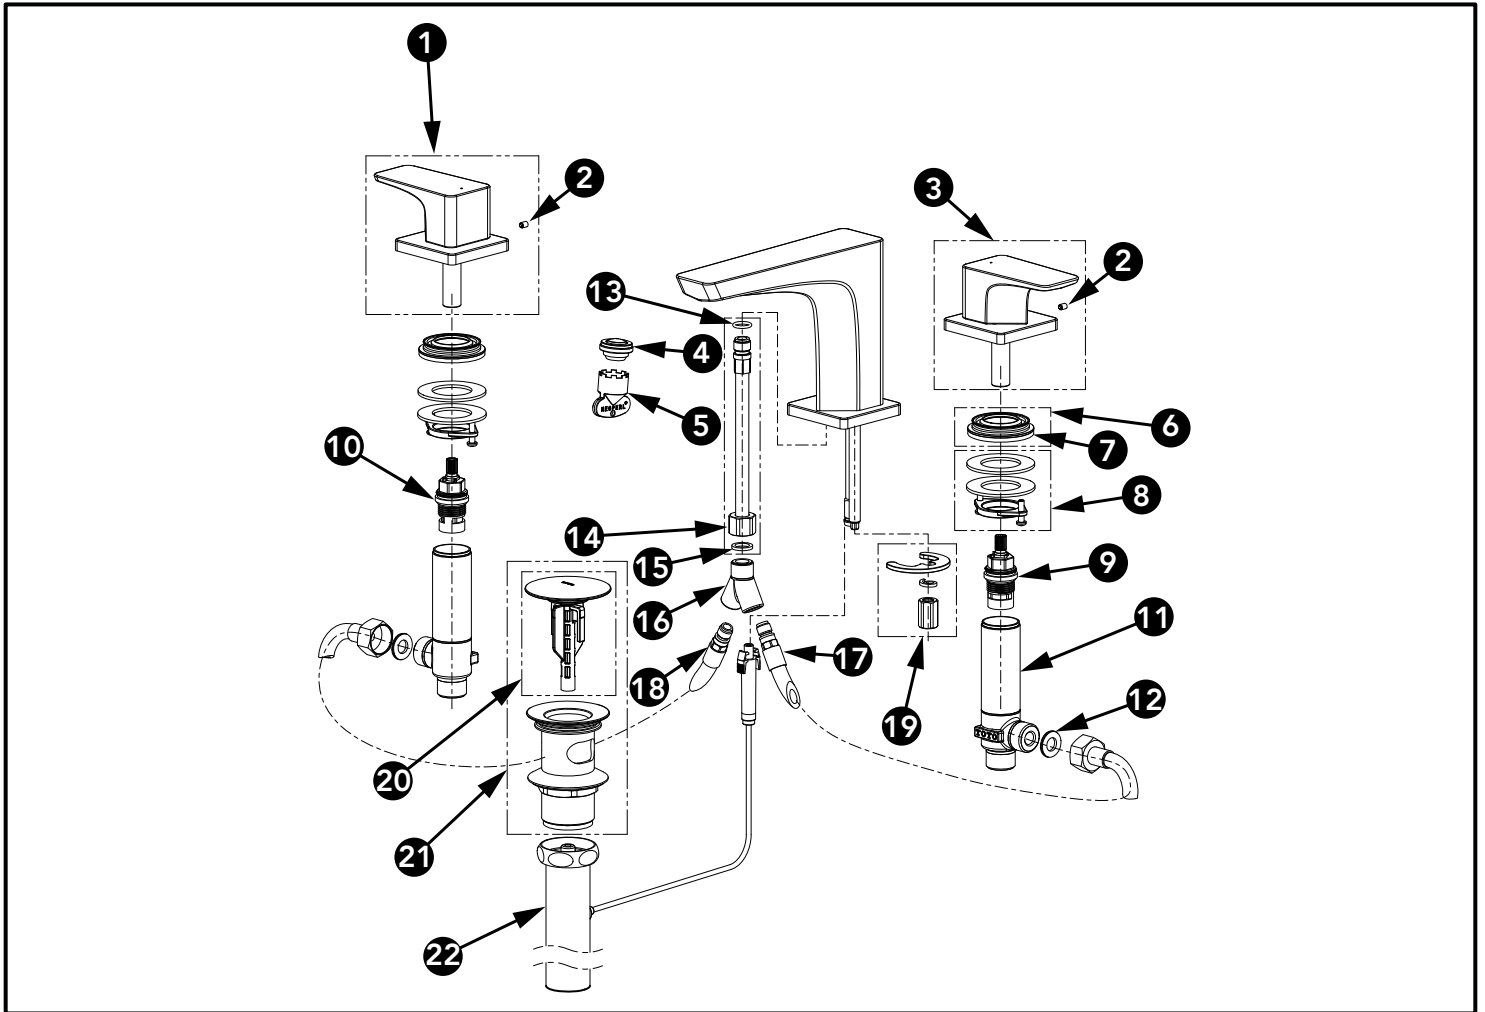

GE Widespread Lavatory Faucet

Item	Part	Description
1	THP5563#\$\$	Handle Assembly (HOT)
2	THP5422	Set Screw
3	THP5564#\$\$	Handle Assembly (COLD)
4	THP5117	1.2gpm Aerator
5	THP5118	Aerator Key
6	THP5165	Collar of Handle Valve
7	THP5166	Foam Gasket of Collar
8	THP5167	Handle Mounting Hardware
9	THP4416	Cartridge, Cold
10	THP4417	Cartridge, Hot
11	THP5460	Valve Body
12	THP5171	Gasket (1pc)
13	THP5421	O-Ring (1pc)
14	THP5573	Connecting Hose
15	THP5574	Gasket (1pc)
16	THP5575	Pipe Adapter
17	THP5172	Supply Hose, Cold
18	THP5173	Supply Hose, Hot
19	THP5120	Spout Mounting Hardware
20	THP5537#\$\$	Plunger
21	THP5538#\$\$	Top Drain Assembly
22	THP5539	Bottom Drain Assembly

* Please specify finish when ordering

LEGEND
#\$\$ = Denotes Finish
#CP = Polished Chrome
#BN = Brushed Nickel
#PN = Polished Nickel