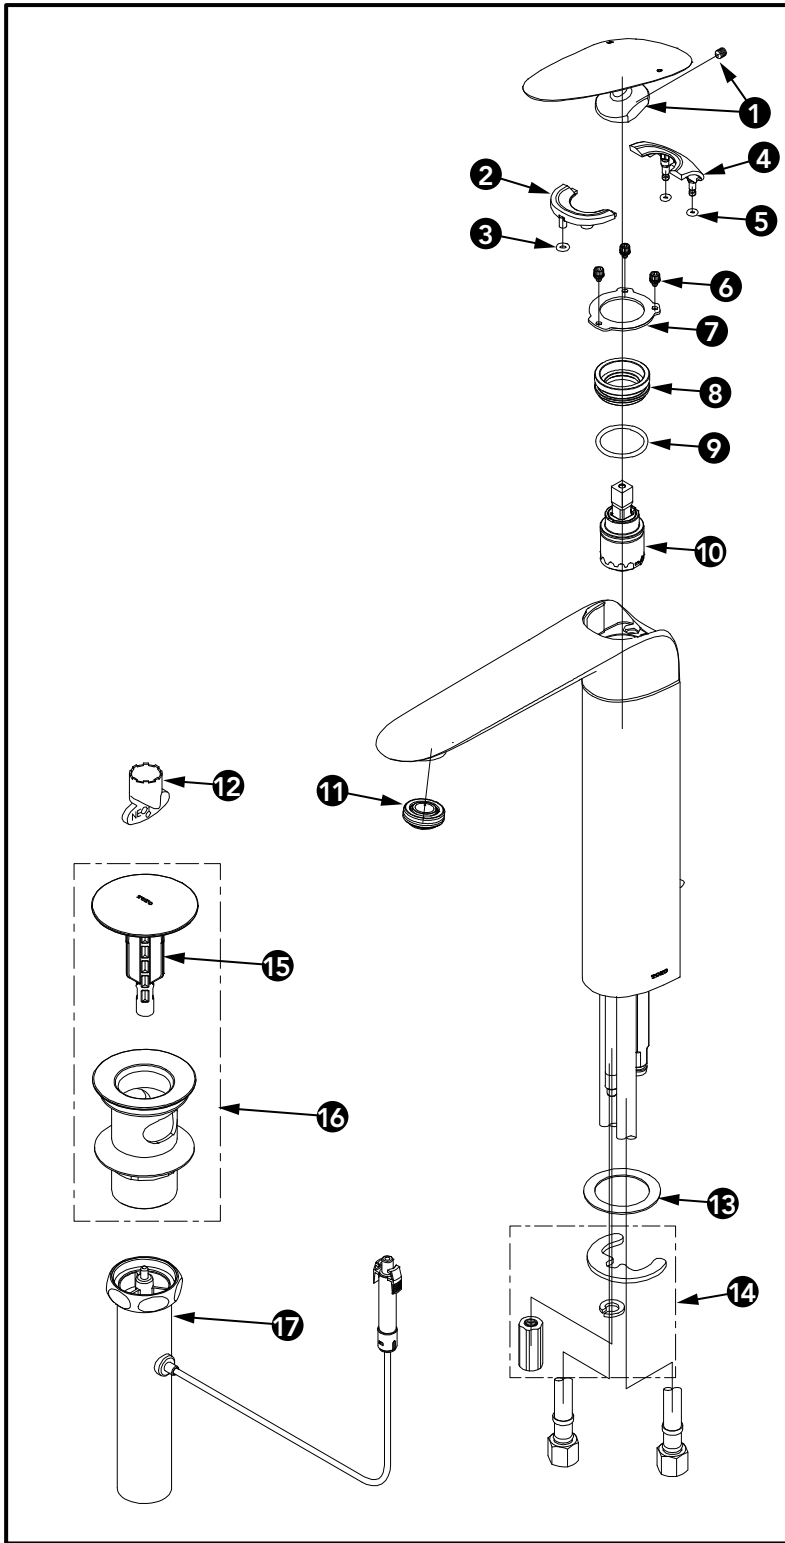

ZA Single Handle Lavatory Faucet

Item	Part	Description
1	THP5577#CP	Handle Assembly
2	THP5578#CP	Front Escutcheon
3	THP5579	Front Escutcheon O-Ring (1pc)
4	THP5580#CP	Back Escutcheon
5	THP5581	Back Escutcheon O-Ring (1pc)
6	THP5363	Fixing Screw M3x5 (1pc)
7	THP5582	Fixed Plate
8	THP5583	Valve Cap
9	THP5584	O-Ring (1pc)
10	THP5626	Cartridge
11	THP5510	1.2gpm Aerator
12	THP5118	Aerator Key
13	THP5353	Rubber Gasket
14	THP5120	Spout Mounting Hardware
15	THP5537#CP	Plunger
16	THP5538#CP	Top Drain Assembly
17	THP5539	Bottom Drain Assembly

LEGEND	
\$\$	= Denotes Finish
#CP	= Polished Chrome