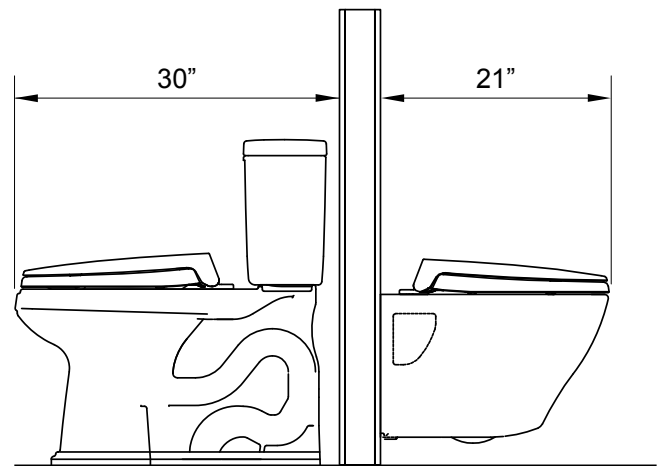

**9" of space saved
over traditional floor-
mounted toilets**

How is the frame attached?

The frame is bolted to the studs in the wall. Bracing above the carrier, between the studs, is recommended. Rough-in dimensions are available on specification sheet available on www.totousa.com.

What if the tank components need service after installation?

The fill valve and flush valve can be removed for service at anytime after installation through the access port, located behind the dual-flush control panel.

How can I be sure the tank will not leak?

The plastic tanks are blow-molded from durable Polyethylene and are pressure-tested to ensure a leak-free installation. There are no tank seams or threaded supply connections beneath the water line. In the unlikely case that the fill or flush valve should develop a leak, water will drain into the bowl and overflow into the waste connection, ensuring safety and peace of mind.

How is the water supply line connected to the tank?

The supply line runs along the wall stud on either side of the frame and connects via a standard 1/2" supply threaded fitting to the top of the tank. The connection then continues internally from the top of the tank to the fill valve via a supplied flexible hose.