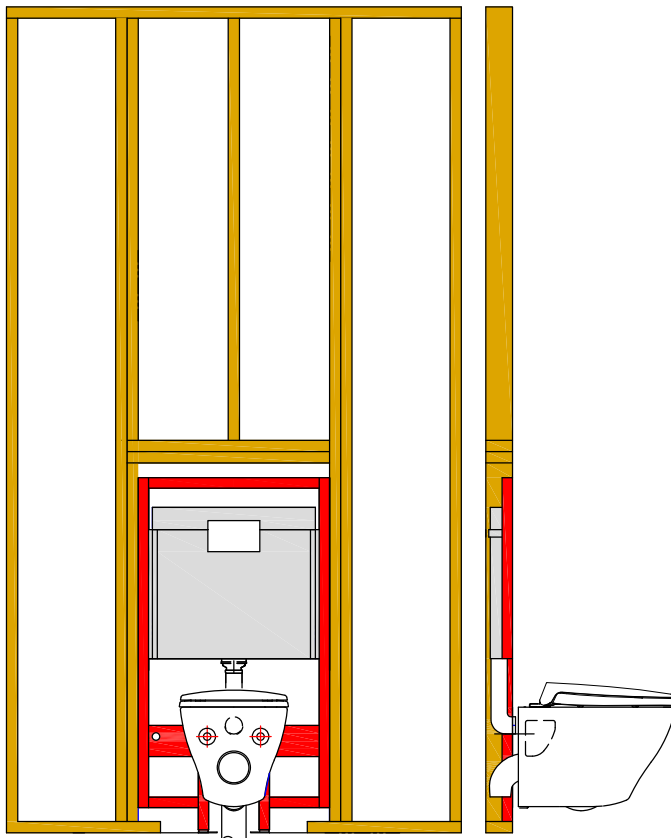

Rectangle
YT800#WH

Round
YT830#WH

Convex
YT820#SS, #CP

- 0.9/1.6 gpf dual flush - Decorative push plates sold separately
- Installs in 2" x 4" or 2" x 6" wall—perfect for both residential and commercial applications
- Insulated tank resists internal condensation, one-piece design eliminates leak points
- Mounting of bowl rim height adjustable from 15"-19"
- PVC & Cast Iron outlets available (PVC only for 2" x 4" install)
- Supports up to 880 lbs.
- Washlet water outlet standard for easy connection. (Washlet sold separately)

* 2"x4" PVC Outlet will be available in 1Q 2011

Front View

Side View

**9" of space saved
over traditional floor-
mounted toilets**

How is the frame attached?

The frame is bolted to the studs in the wall. Bracing above the carrier, between the studs, is recommended. Rough-in dimensions are available on specification sheet available on www.totousa.com.