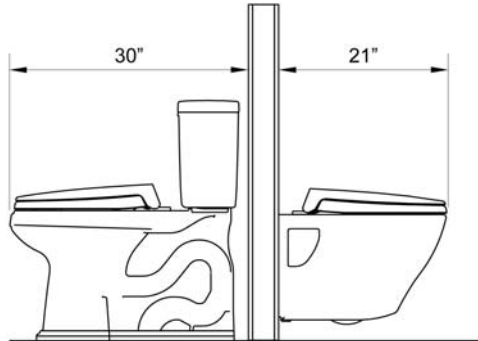

beauty arises from its Dual-Max Flush Engine, which delivers a powerful flush that directs 100 percent of the water through the rim, ensuring that the bowl is thoroughly cleansed with each flush. Glazed with SanaGloss, TOTO's patented nano-technology, debris, mold, and bacteria are prevented from adhering to the unit's porcelain, which reduces the need to use environmentally harmful detergents when cleaning the unit.