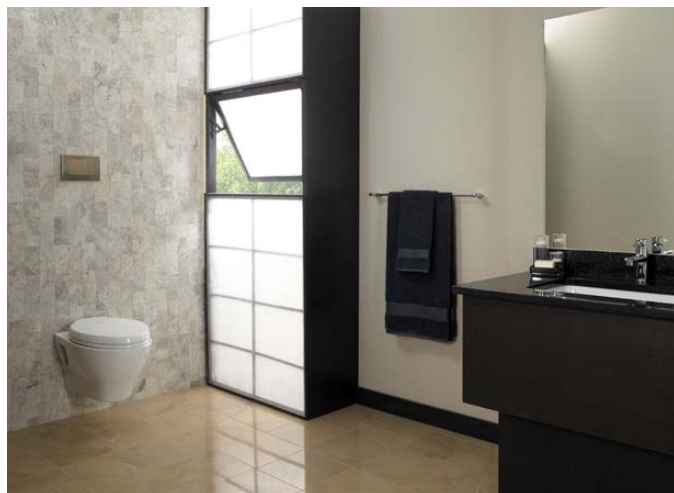

### ***TOTO's Aquia Wall-Hung Dual Flush Toilet***

Aquia, the company's popular line of dual flush HETs, is currently available as handsome floor mount models – the contemporary design Aquia II and the transitional Aquia III. Now, TOTO lifts the dual flush toilet from the floor with the newest Aquia water-saving model. The wall-hung unit's shape reflects the soft, delicate curves of nature that inspired the aesthetics for this premium bath collection. Available in three finishes, its dual-button flush actuator panel gives the unit a chic, metropolitan sensibility and makes it

easy for you to determine which button engages the light flush and which the heavy. Like the other models in the line, this good-looking dual flush unit may be fitted with a standard SoftClose seat or a Washlet.

The Universal Height Aquia wall-hung unit gives you additional flexibility when installing because it may be mounted at the height most comfortable to you. Often, a standard height toilet (15" from floor to rim) is too short for those with difficulty lowering themselves from a standing to seated position. The wall-hung Aquia may be raised to a comfortable height of 19-20 inches, making it ADA-compliant. It may also be installed at the standard 15-inch height for those that prefer a lower profile -- or anywhere in between depending on your preferences.