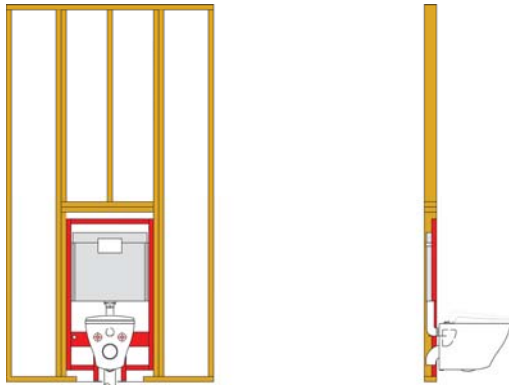

TOTO's In-Wall Dual Flush Tank

Engineered as a system, the only way to ensure maximum performance and water savings is to use TOTO's In-Wall Dual Flush Tank and its Aquia wall-hung bowl in concert, as their efficiency and performance are tested together.