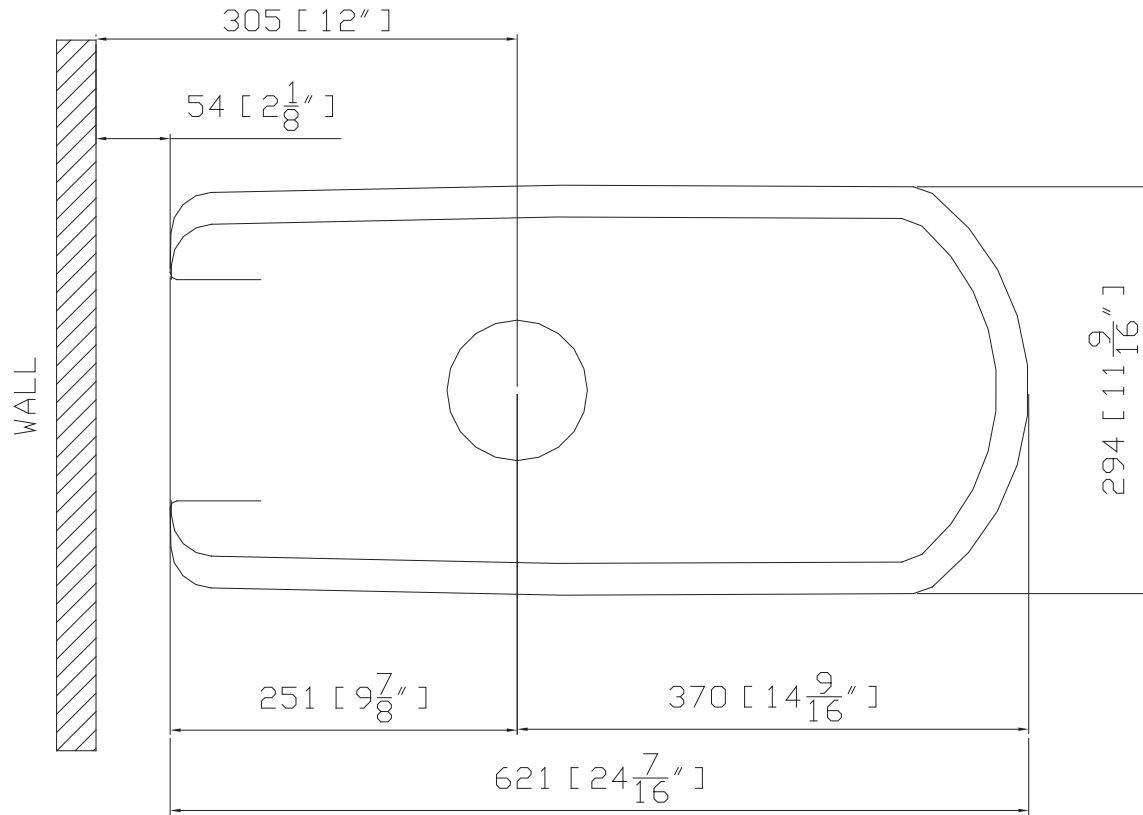

Soiree - MS964214CFG Foot Print

Bottom View