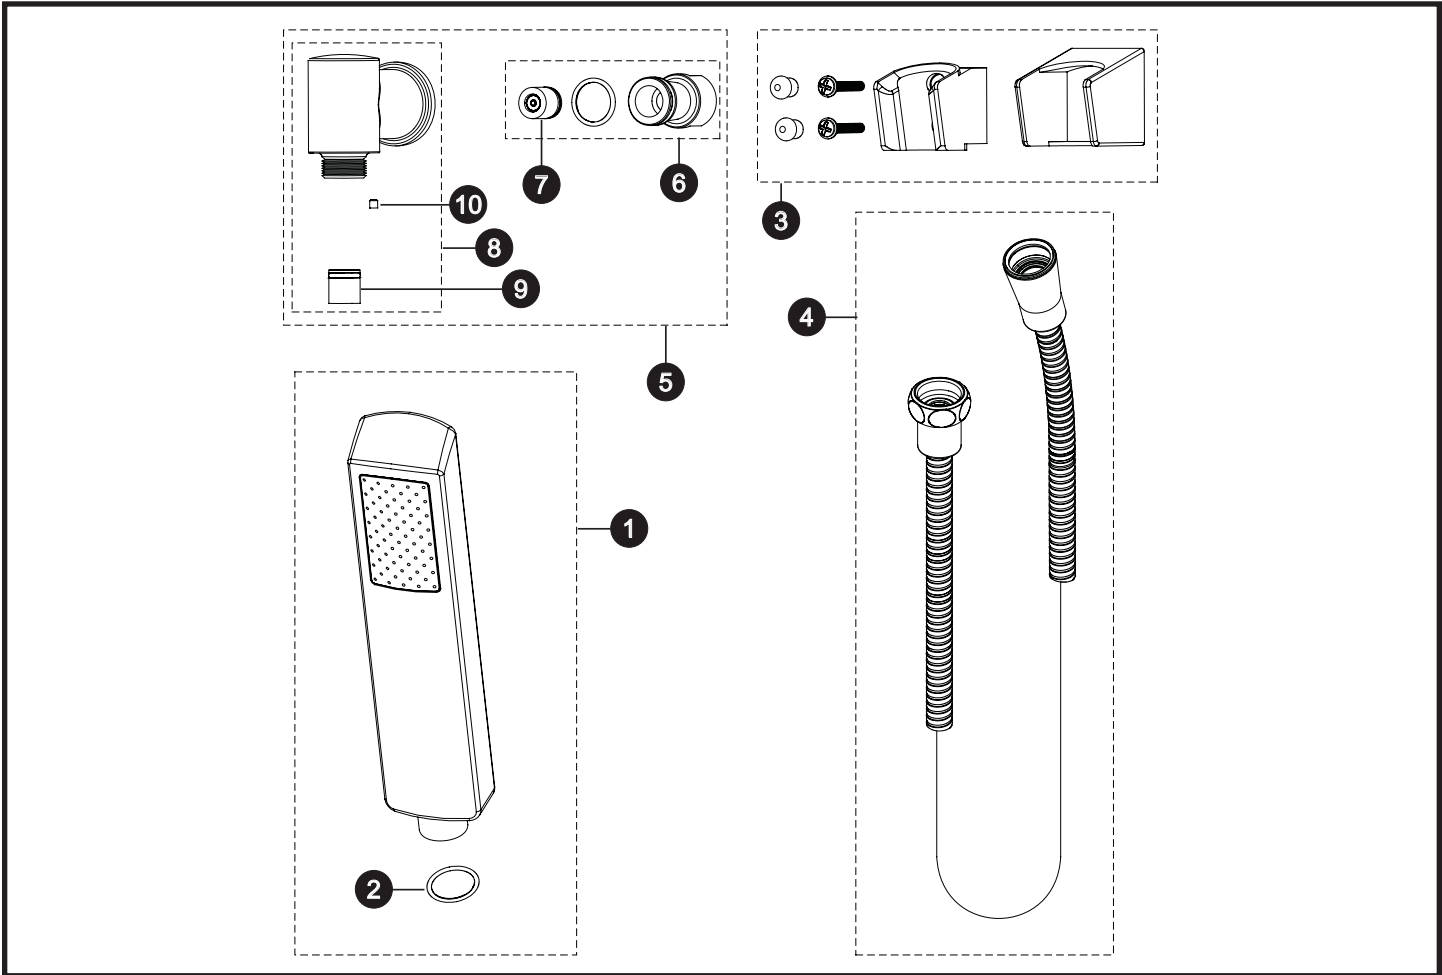

SOIRÉE®
HAND SHOWER SET

ITEM	PART	DESCRIPTION
1	THP4246#CP	HAND SHOWER HEAD
2	THP4070	O-RING
3	THP4336#CP	HAND SHOWER HOLDER
4	THP4071#CP	FLEX HOSE
5	THU4512#CP	SUPPLY ELBOW
6	THP4347	SUPPLY ELBOW ADAPTER
7	THP4089	CHECK VALVE
8	THP4346#CP	SHOWER ELBOW [EXPOSED]
9	THP4066	FLOW REGULATING CHECK VALVE
10	THP4014	SET SCREW