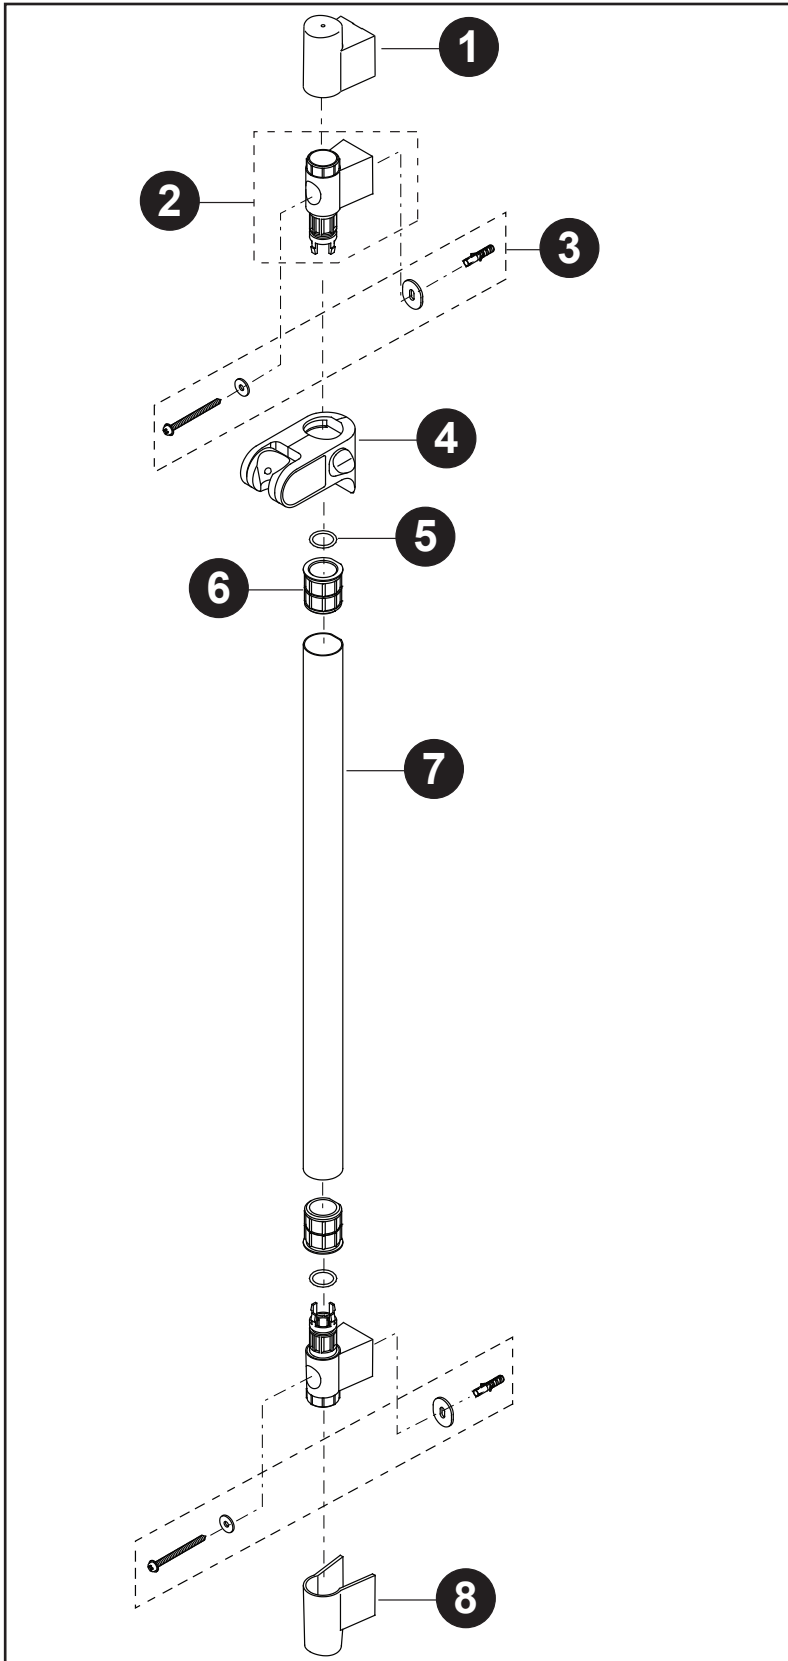

TS100G#\$\$

Standard Shower Slide Bar

TS100G#\$\$
TS970H#\$\$

Item	Part	Description
1	THP4112#\$\$	Slidebar Cap (Top)
2	THP4118	Mounting Hardware
3	THP4116	Mounting Kit
4	THP4114#\$\$	Sliding Handshower holder
5	THP4115	O-Ring
6	THP4117	Connecting Nut
7	THP4111#\$\$	Pipe/ Slidebar
8	THP4113#\$\$	Slidebar Cap (Bottom)

LEGEND
\$\$ = DENOTES FINISH
#CP - Polished Chrome
#BN - LifeKoat Brushed Nickel
#PN - LifeKoat Polished Nickel
#PB - LifeKoat Polished Brass