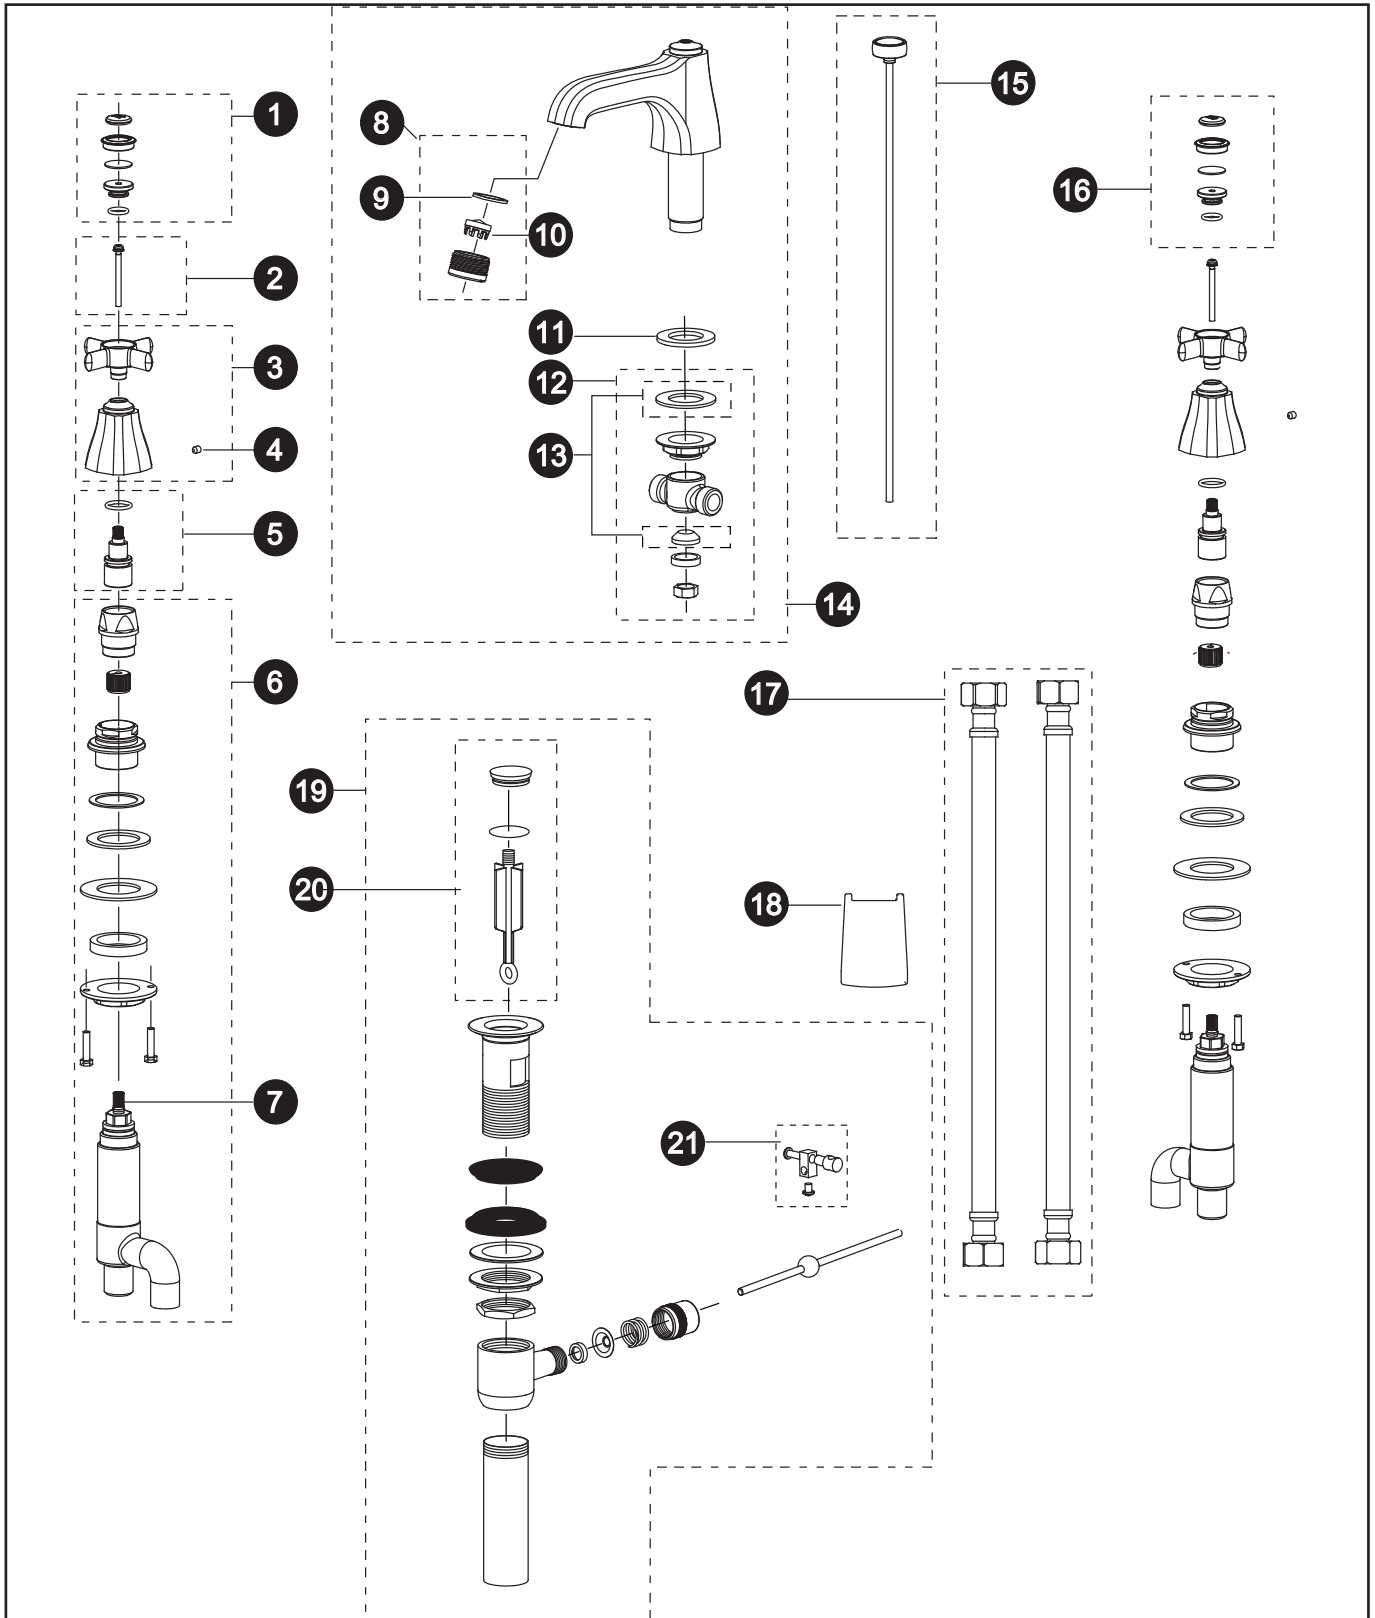

Guinevere™
Wide Spread Lavatory Faucet

Guinevere™ Wide Spread Lavatory Faucet

Item	Part	Description
1	THP4090#\$\$	HANDLE CAP (HOT)
2	THP4140	SCREW \$ WASHER
3	THP4141#\$\$	CROSS HANDLE & CANOPY
4	THP4014	SET SCREW
5	THP4142	BUSHING
6	THP4143	VALVE UNIT
7	THP4021	CERAMIC CARTRIDGE
8	THP4136#\$\$	AERATOR KIT
9	THP4137	GASKET
10	THP4138	AERATOR
11	THP4144	FOAM GASKET
12	THP4146	SHANK ASSEMBLY
13	THP4023	GASKET SET
14	THP4296#\$\$	SPOUT ASSEMBLY
15	THP4145#\$\$	LIFT ROD
16	THP4102#\$\$	HANDLE CAP (COLD)
17	THP4026	FLEX HOSE
18	THP4101	SPOUT KEY
19	THP4010#\$\$	DRAIN ASSEMBLY
20	THP4011#\$\$	DRAIN PLUNGER
21	THP4012	LIFT ROD CONNECTOR

LEGEND
\$\$ = DENOTES FINISH
#CP - Polished Chrome
#BN - LifeKoat Brushed Nickel
#PN - LifeKoat Polished Nickel
#PB - LifeKoat Polished Brass