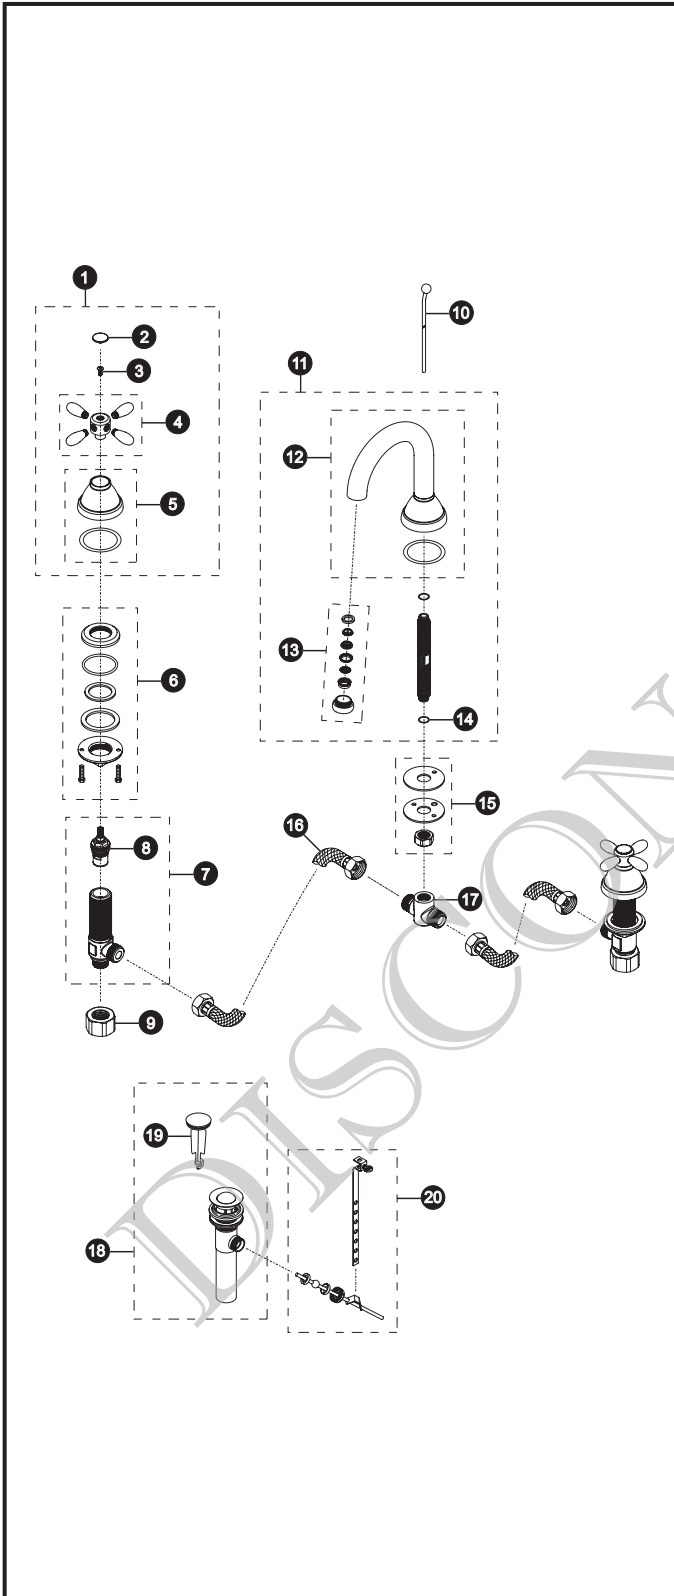

**Mercer™ Lavatory Faucet
LifeKoat™ Polished Brass**

Item	Part	Description
1.	THU4040	Metal Handle Assembly
2.	3EU4005	Handle Cap
3.	6BU4001	Screw
4.	THU4034	Metal Handle Set
5.	THU4037	Canopy Set
6.	THU4042	Washer Assembly
7.	THU4043	Body Assembly
8.	1FU4008	Cartridge
9.	2BU4001	Nut
10.	1FU4013	Lift Rod
11.	THU4052	Spout Assembly
12.	THU4046	Spout Set
13.	THU4049	Aerator
14.	9BU4005	O-Ring
15.	THU4044	Mounting Hardware Set
16.	4BU4001	Hose
17.	4BU4003	T-Connector
18.	THU4055	Pop-Up Drain Assembly
19.	THU4101	Pop-Up
20.	THU4057	Ball Rod & Left Rod Strap

Product Number Explanations

Faucet
 (T) Fitting
 (L) Lavatory Faucet
 (756) Mercer™
 (D) Two Valve Mixing
 (D) Deck

Finishes
 (#PB) Polished Brass