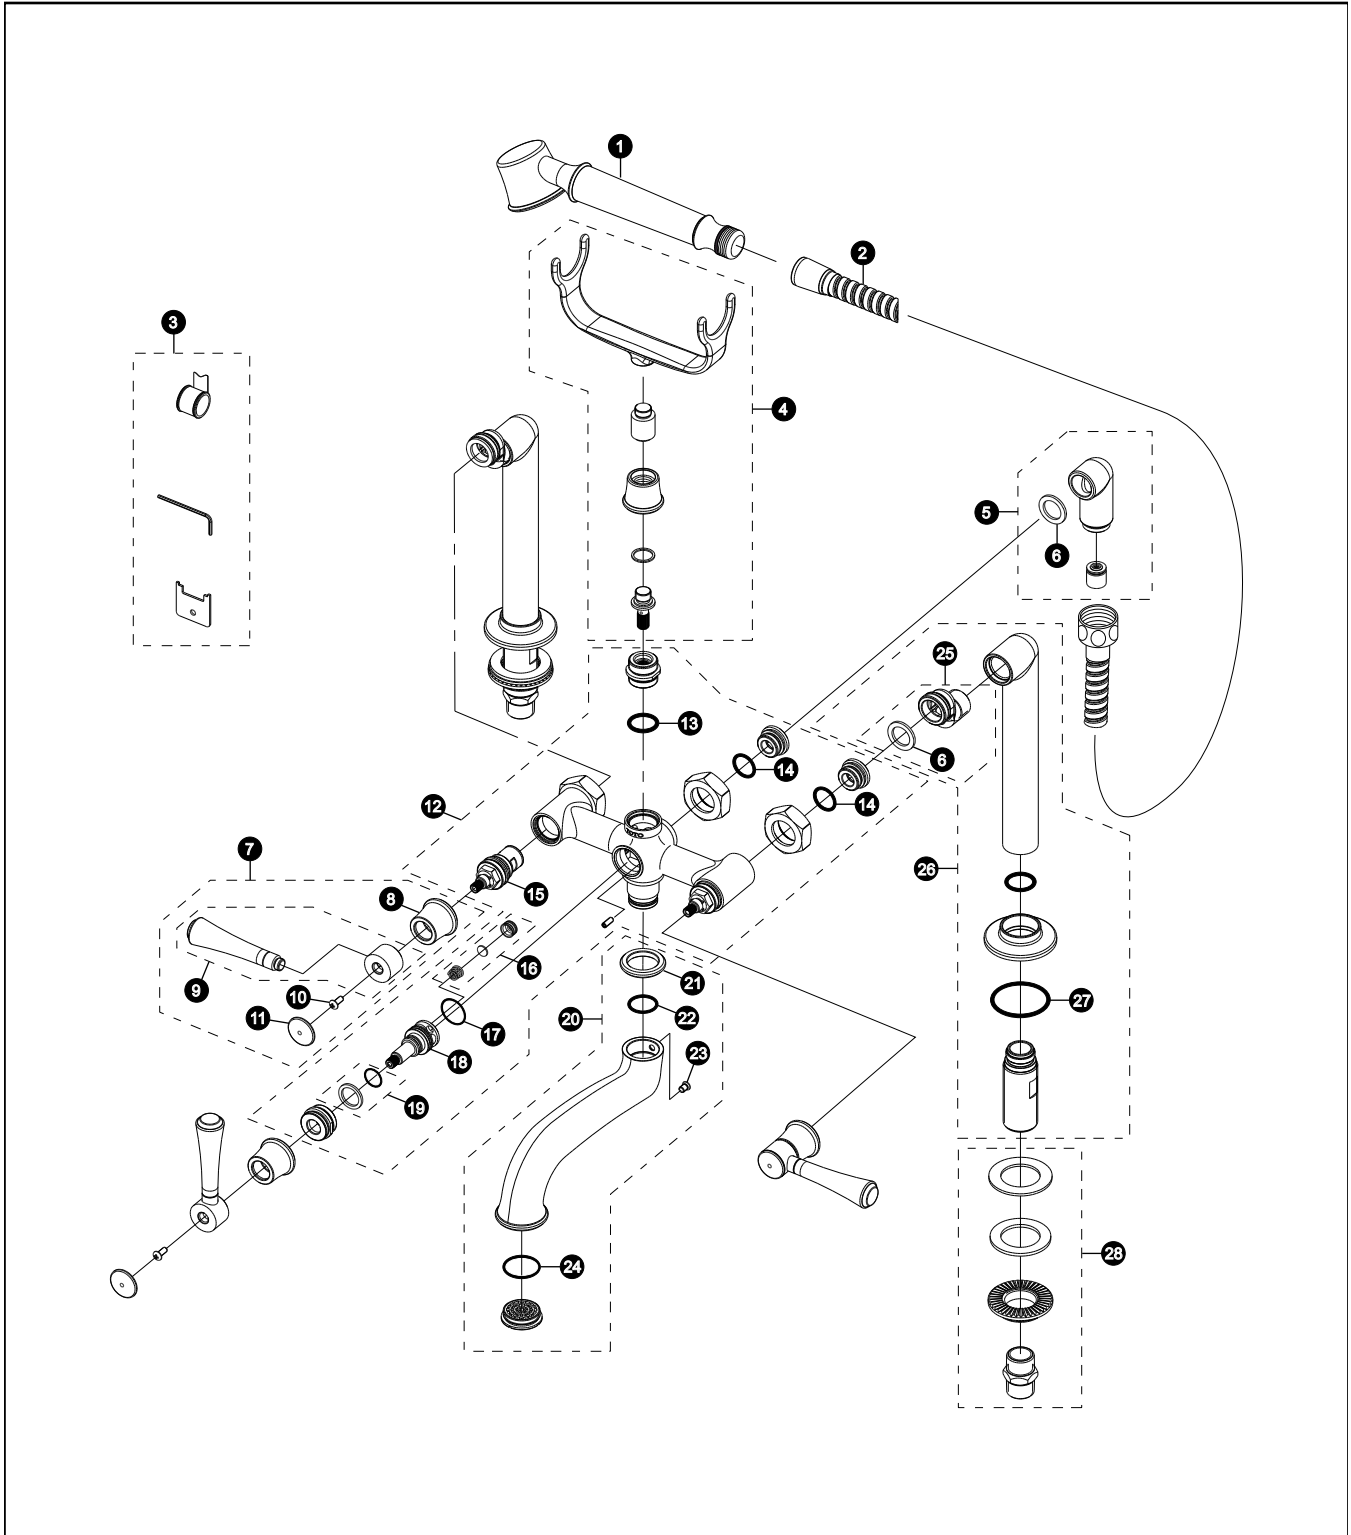

Clayton™
Bath Tub Faucet
Chrome Plated

Clayton™
Bath Tub Faucet
Chrome Plated

Item	Part	Description	Price	Item	Part	Description	Price
1	THU4261C	Handshower					
2	THU4262C	Hose					
3	8HU4003	Accessory					
4	THU4263C	Cradle Assembly					
5	THU4264C	Vacuum Breaker Assembly					
6	9BU4012	Gasket					
7	THU4265C	Handle Assembly					
8	THU4266C	Canopy					
9	THU4267C	Handle					
10	6BU4001	Screw	\$1.00				
11	THU4268C	Handle Cap					
12	THU4269C	Body Assembly					
13	9BU4025	O-Ring					
14	9BU4026	O-Ring					
15	THU4270	Cartridge (hot)					
	THU4271	Cartridge (cold)					
16	THU4289	Spring Assembly					
17	9BU4013	O-Ring					
18	THU4272	Diverter Cartridge					
19	9BU4027	O-Ring & Seal					
20	THU4273C	Spout Assembly					
21	THU4274C	Adapter Ring					
22	9BU4016	O-Ring					
23	6BU4030C	Screw					
24	9BU4017	O-Ring					
25	THU4276C	Shank Connector					
26	THU4275C	Shank Assembly					
27	9BU4018	O-Ring					
28	2BU4005	Nut-Washer Assembly					
29	THU4292C	Vacuum Breaker					

Clayton™
Bath Tub Faucet
LifeKoat™ Polished Brass

Item	Part	Description	Price	Item	Part	Description	Price
1	THU4261B	Handshower					
2	THU4262B	Hose					
3	8HU4003	Accessory					
4	THU4263B	Cradle Assembly					
5	THU4264B	Vacuum Breaker Assembly					
6	9BU4012	Gasket					
7	THU4265B	Handle Assembly					
8	THU4266B	Canopy					
9	THU4267B	Handle					
10	6BU4001	Screw	\$1.00				
11	THU4268B	Handle Cap					
12	THU4269B	Body Assembly					
13	9BU4025	O-Ring					
14	9BU4026	O-Ring					
15	THU4270	Cartridge (hot)					
	THU4271	Cartridge (cold)					
16	THU4289	Spring Assembly					
17	9BU4013	O-Ring					
18	THU4272	Diverter Cartridge					
19	9BU4027	O-Ring & Seal					
20	THU4273B	Spout Assembly					
21	THU4274B	Adapter Ring					
22	9BU4016	O-Ring					
23	6BU4030B	Screw					
24	9BU4017	O-Ring					
25	THU4276B	Shank Connector					
26	THU4275B	Shank Assembly					
27	9BU4018	O-Ring					
28	2BU4005	Nut-Washer Assembly					
29	THU4292B	Vacuum Breaker - LifeKoat™ Polished Brass					