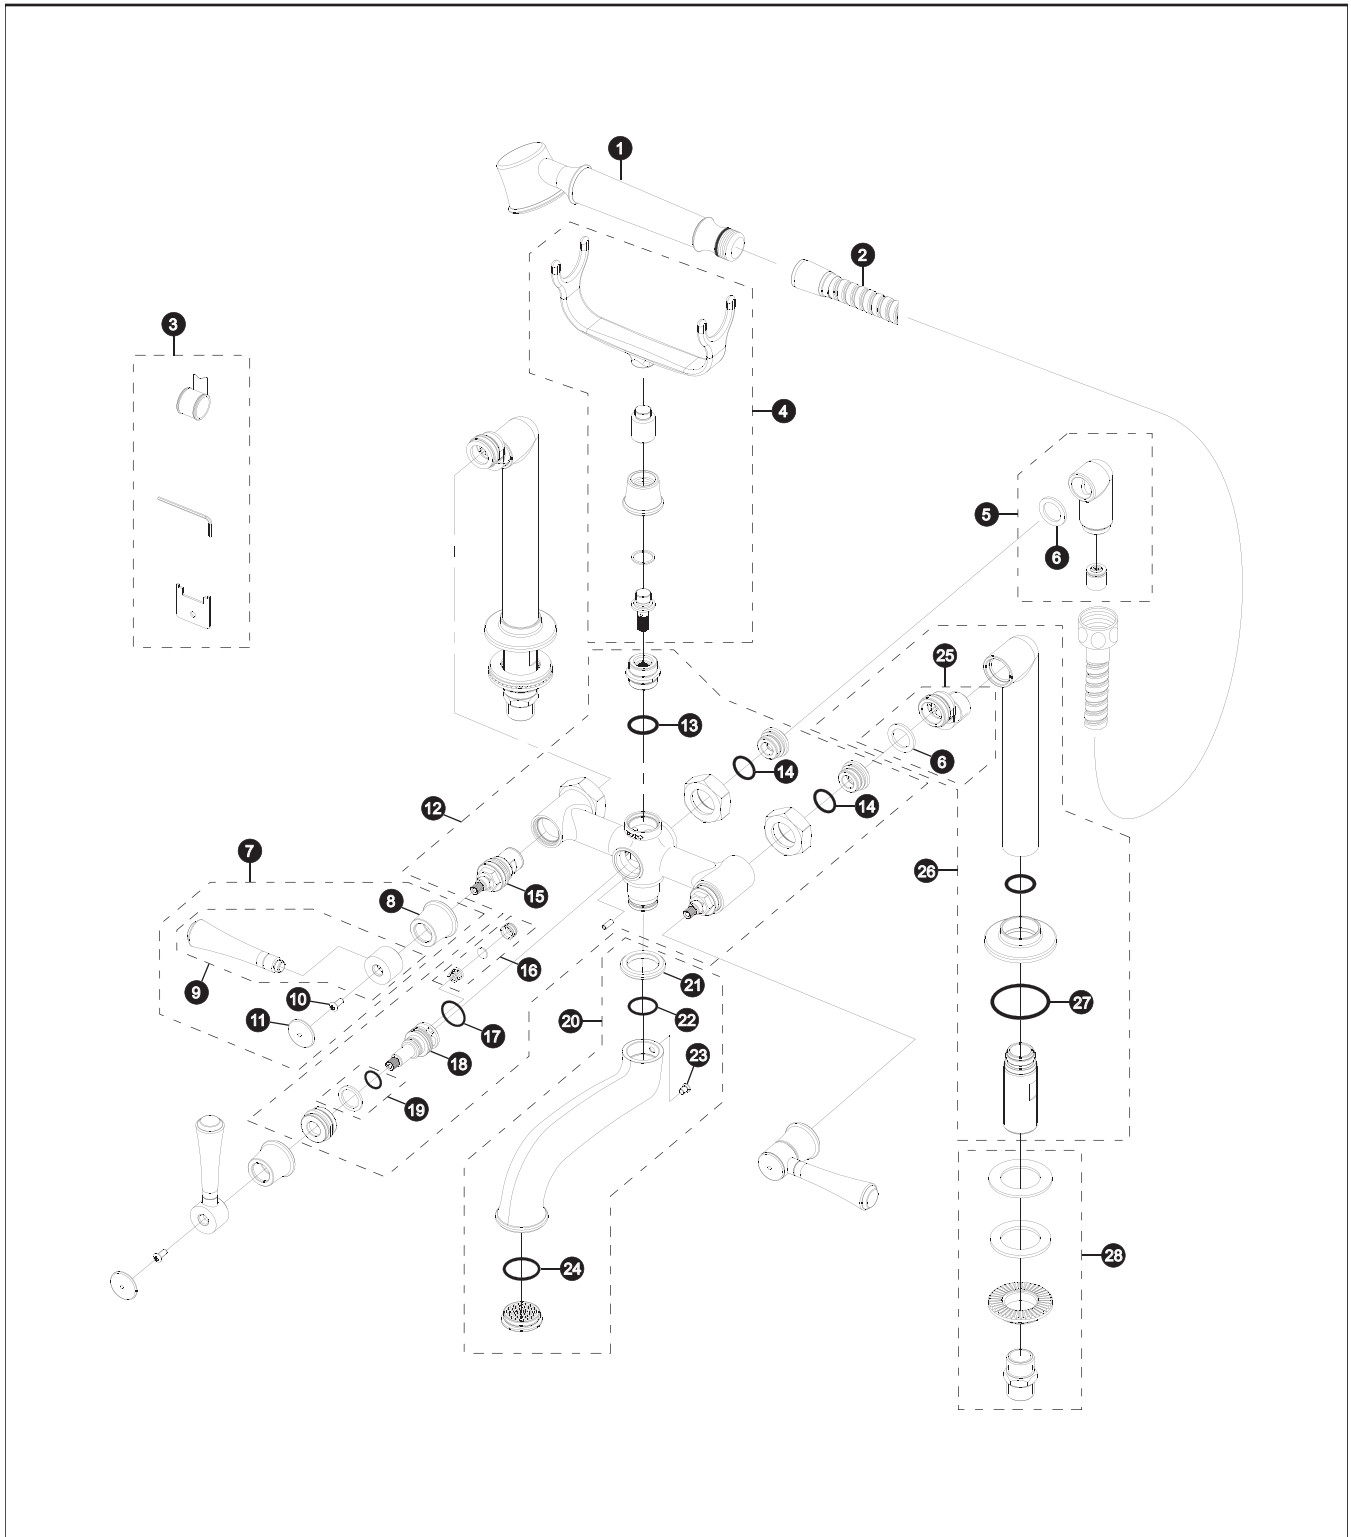

Clayton™
Bath Tub Faucet
Chrome Plated

Clayton™
Bath Tub Faucet
Chrome Plated

Item	Part	Description	Price	Item	Part	Description	Price
1	THU4261C	Handshower					
2	THU4262C	Hose					
3	8HU4003	Accessory					
4	THU4263C	Cradle Assembly					
5	THU4264C	Vacuum Breaker Assembly					
6	9BU4012	Gasket					
7	THU4265C	Handle Assembly					
8	THU4266C	Canopy					
9	THU4267C	Handle					
10	6BU4001	Screw	\$1.00				
11	THU4268C	Handle Cap					
12	THU4269C	Body Assembly					
13	9BU4025	O-Ring					
14	9BU4026	O-Ring					
15	THU4270	Cartridge (hot)					
	THU4271	Cartridge (cold)					
16	THU4289	Spring Assembly					
17	9BU4013	O-Ring					
18	THU4272	Diverter Cartridge					
19	9BU4027	O-Ring & Seal					
20	THU4273C	Spout Assembly					
21	THU4274C	Adapter Ring					
22	9BU4016	O-Ring					
23	6BU4030C	Screw					
24	9BU4017	O-Ring					
25	THU4276C	Shank Connector					
26	THU4275C	Shank Assembly					
27	9BU4018	O-Ring					
28	2BU4005	Nut-Washer Assembly					
29	THU4292C	Vacuum Breaker					

Product Number Explanations

Deck Mount Bath Faucet

(T) Fitting
 (B) Bath Tub Faucet
 (784) Model
 (D) Two Valve Mixing
 (D) Deck
 (C) Polished Chrome

Color & Finish

(C) Polished Chrome

Clayton™
Bath Tub Faucet
LifeCoat™ Polished Brass