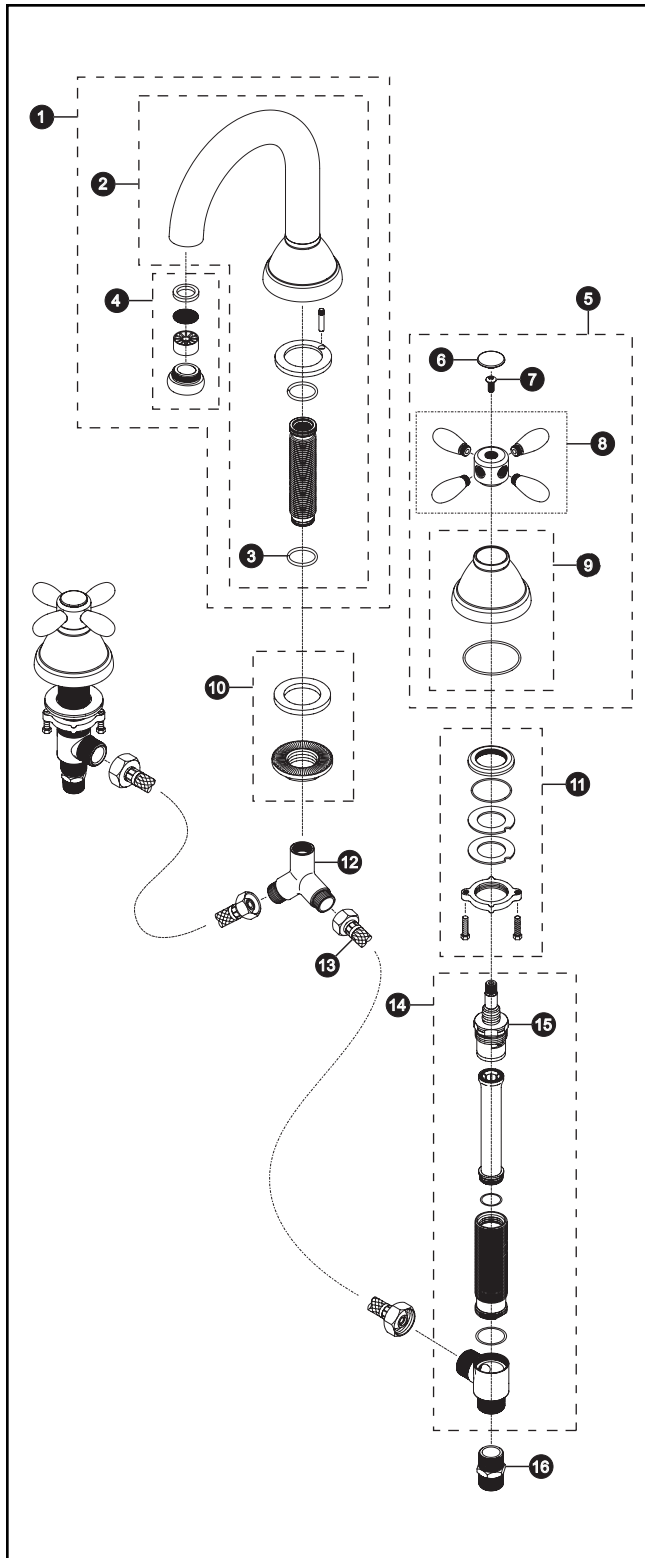

Mercer™
Bath Tub Faucet
LifeKoat™ Polished Brass

Item	Part	Description
1	THU4019	Spout Assembly
2	THU4016	Spout Set
3	9BU4007	O-ring
4	THU4013	Aerator
5	THU4008	Metal Handle Assembly
6	3EU4005	Handle Cap
7	6BU4002	Screw
8	THU4002	Metal Handle Set
9	THU4005	Canopy Set
10	THU4021	Mounting Hardware Set
11	THU4010	Mounting Hardware Set
12	4BU4005	Y-Connector
13	4BU4006	Hose
14	THU4011	Body Assembly
15	1FU4018	Cartridge (hot)
16	4BU4004	Adapter

Product Number Explanations

Faucet

- (T) Fitting
- (B) Bath Tub Faucet
- (756) Mercer™
- (D) Two Valve Mixing
- (D) Deck

Finishes

- (PB) PVD Polished Brass