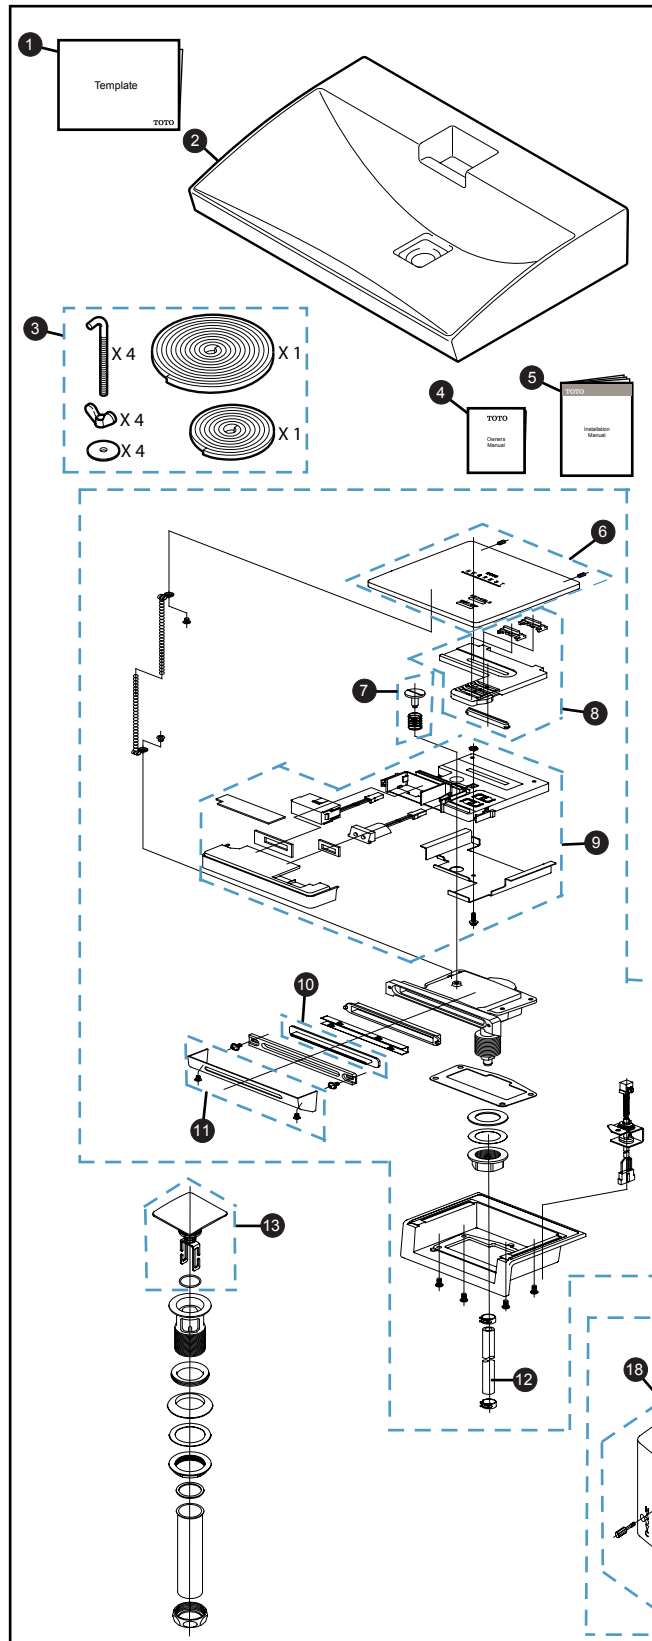

# LFC991G

LFC991G

## Neorest® Combination Lavatory/Faucet

Item	Part	Description
1	0GU136	Template
2	L9911#AA	Lavatory
3	THU276	Mounting Kit
4	0GU3017	Owners Manual
5	0GU3018	Installation Manual
6	TH559EDV440	Top Cover
7	61267T1	Sensor Screw Unit
8	TH559EDV441	Inner Cover
9	TH559EDV442	Controller
10	TH559EDV444	Nozzle
11	TH559EDV443	Nozzle Cover
12	TH559EDV451	Nozzle Bushing
13	TH559EDV445	Drain Cap Unit
14	TH559EDV446	Thermal Dynamo Control Unit
15	TH559EDV447	Bushing Assembly
16	TH559EDV448	Thermal Mixing Valve with SMA Unit
17	TH559EDV449	Solenoid & Diaphragm Assembly
18	TH559EDV450	Control Cover Set
19	TH559EDV429	Mounting Bracket Set

### Product Number Explanations

#### Combination Lavatory/Faucet

(L) Lavatory  
(F) Faucet  
(C) Control  
(991) Model  
(G) Sanagloss®