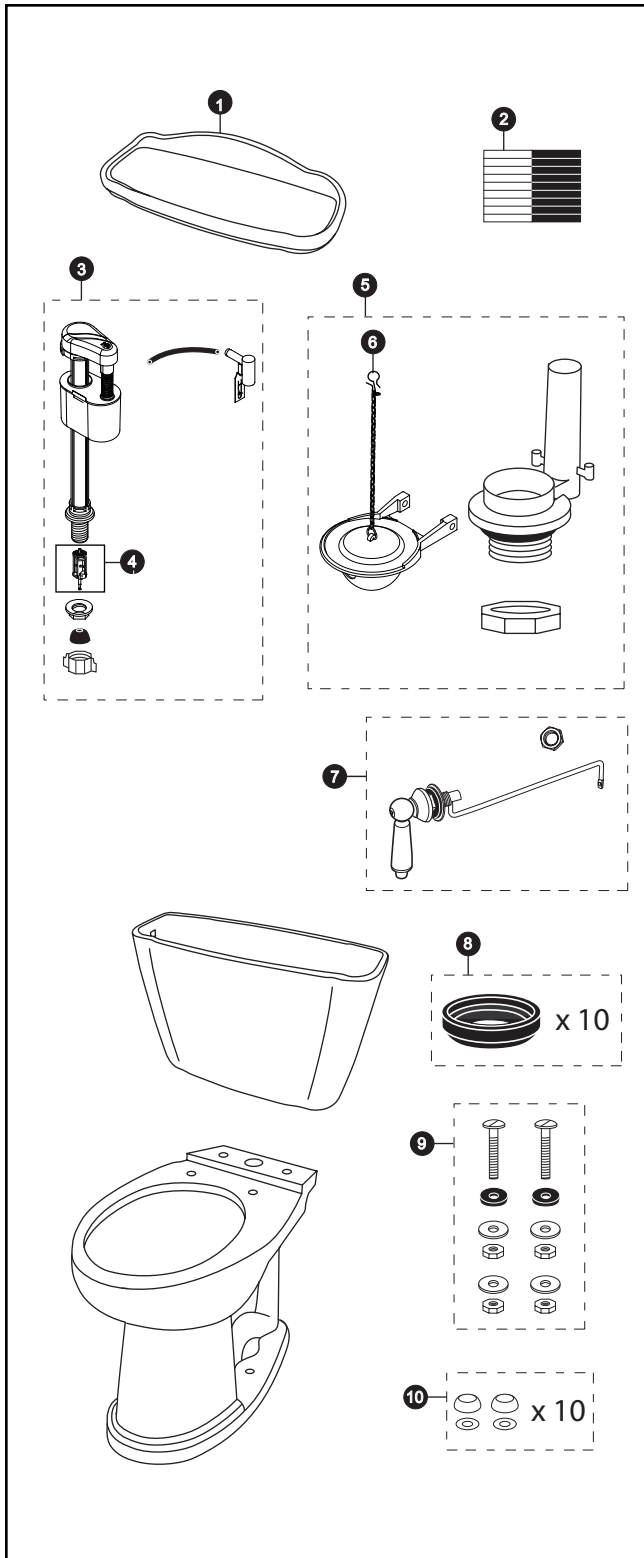

## Whitney® 1.28 Gpf Toilet, Elongated, E-Max®, 12" Rough-In, Universal Height

Item	Part	Description
1	TCU754CR#01	Tank Lid w/ Velcro Tape
	TCU754CR#03	Tank Lid w/ Velcro Tape
	TCU754CR#04	Tank Lid w/ Velcro Tape
	TCU754CR#11	Tank Lid w/ Velcro Tape
	TCU754CR#12	Tank Lid w/ Velcro Tape
	TCU754CR#51	Tank Lid w/ Velcro Tape
2	THU107	Velcro Tape
3	TSU34A	Fill Valve
4	THU229	Fill Valve Filter
5	THU252W-2	Flush Valve
6	THU347S	Flapper w/ Chain
7	THU141#01	Trip Lever
	THU141#03	Trip Lever
	THU141#04	Trip Lever
	THU141#11	Trip Lever
	THU141#12	Trip Lever
	THU141#51	Trip Lever
	THU141#CP	Trip Lever
	THU141#PB	Trip Lever
	THU141#SB	Trip Lever
	THU141#BN	Trip Lever
8	THU131	Tank to Bowl Gaskets (for 10 toilets)
9	TSU01D	Tank Mounting Kit
10	THU098#01	Bolt Cap Sets (for 10 toilets) for #01 & #11
	THU098#03	Bolt Cap Sets (for 10 toilets) for #03 & #12
	THU098#04	Bolt Cap Sets (for 10 toilets)
	THU098#51	Bolt Cap Sets (for 10 toilets)

**Note:** THU141 has Left Hand threads.

#### Colors

(#01) Cotton  
(#03) Bone  
(#04) Gray  
(#11) Colonial White  
(#12) Sedona Beige  
(#51) Ebony