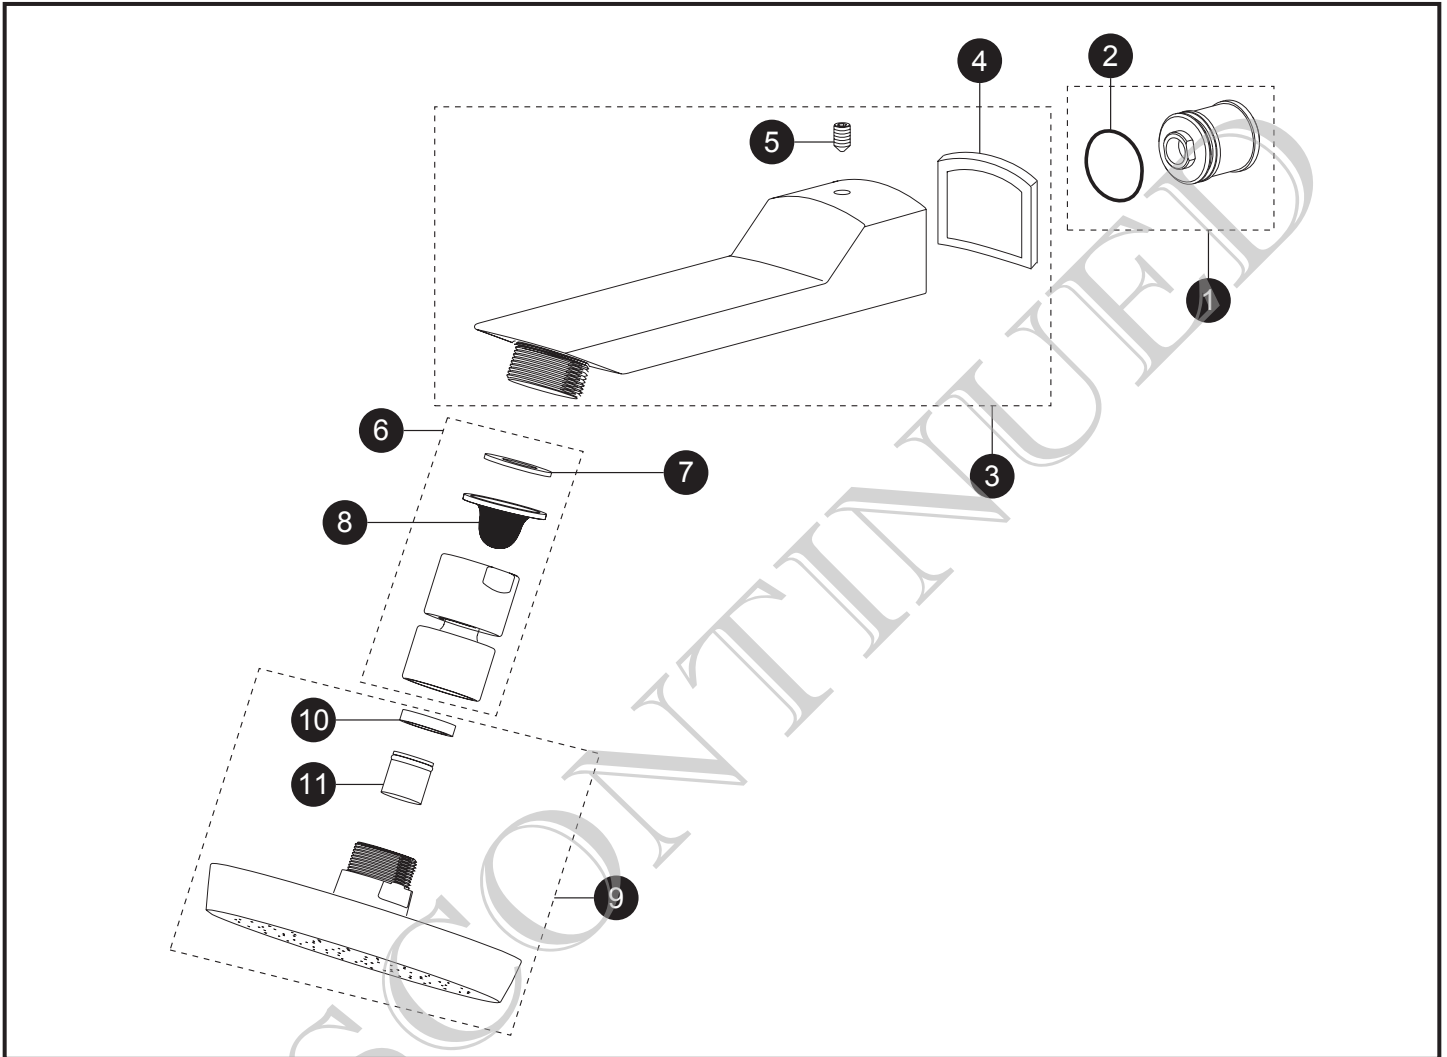

**Soirée™  
Standard Showerhead**

LEGEND	
##	DENOTES FINISH
#CP	Polished Chrome
#BN	Brushed Nickel
#PN	Polished Nickel

Item	Part	Description
1	THP4057##	Adapter
2	THP4058	O-Ring
3	THP4059##	Shower Arm
4	THP4060	Foam Gasket
5	THP4028	Set Screw (Handle)
6	THP4061##	Shower Arm Adapter
7	THP4062	Gasket
8	THP4063	Screen
9	THP4064##	Shower Head
10	THP4065	Gasket
11	THP4066	Flow Control