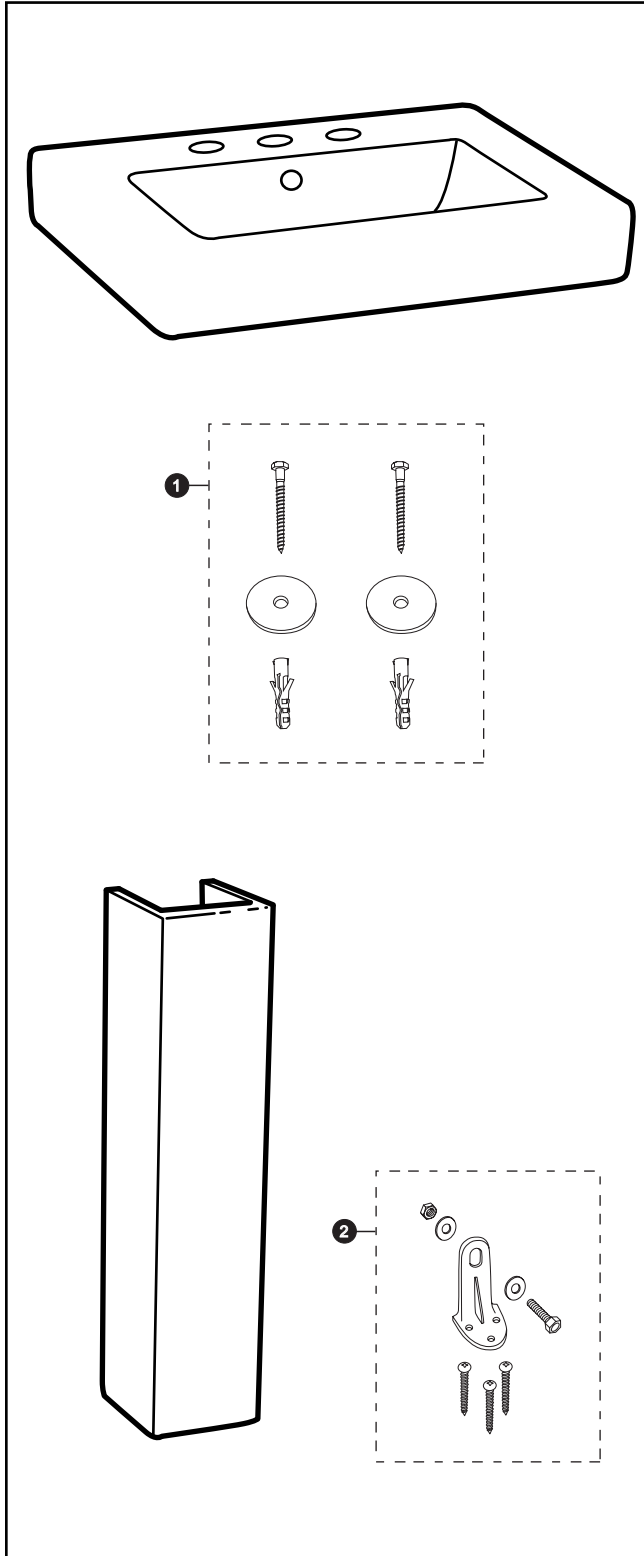

# LPT315G

LPT315G LPT315.4G LPT315.8G  
 LT315G LT315.4G LT315.8G  
 PT315 PT315 PT315

## 19-1/4" Pedestal Lavatory, (including SanaGloss®)

Item	Part	Description
1	THU125	Mounting Set
2	TL510ER	Mounting Set - Floor

### Product Number Explanations

<b>Pedestal Lavatory</b>	<b>Lavatory</b>	<b>Pedestal</b>
(LPT) Pedestal Lavatory	(LT) Lavatory	(PT) Pedestal
(315) Model	(315) Model	(315) Model
(.4) 4" Centers	(.4) 4" Centers	
(.8) 8" Centers	(.8) 8" Centers	
(G) SanaGloss®	(G) SanaGloss®	
<b>Colors</b>		
#01) Cotton		
#12) Sedona Beige		