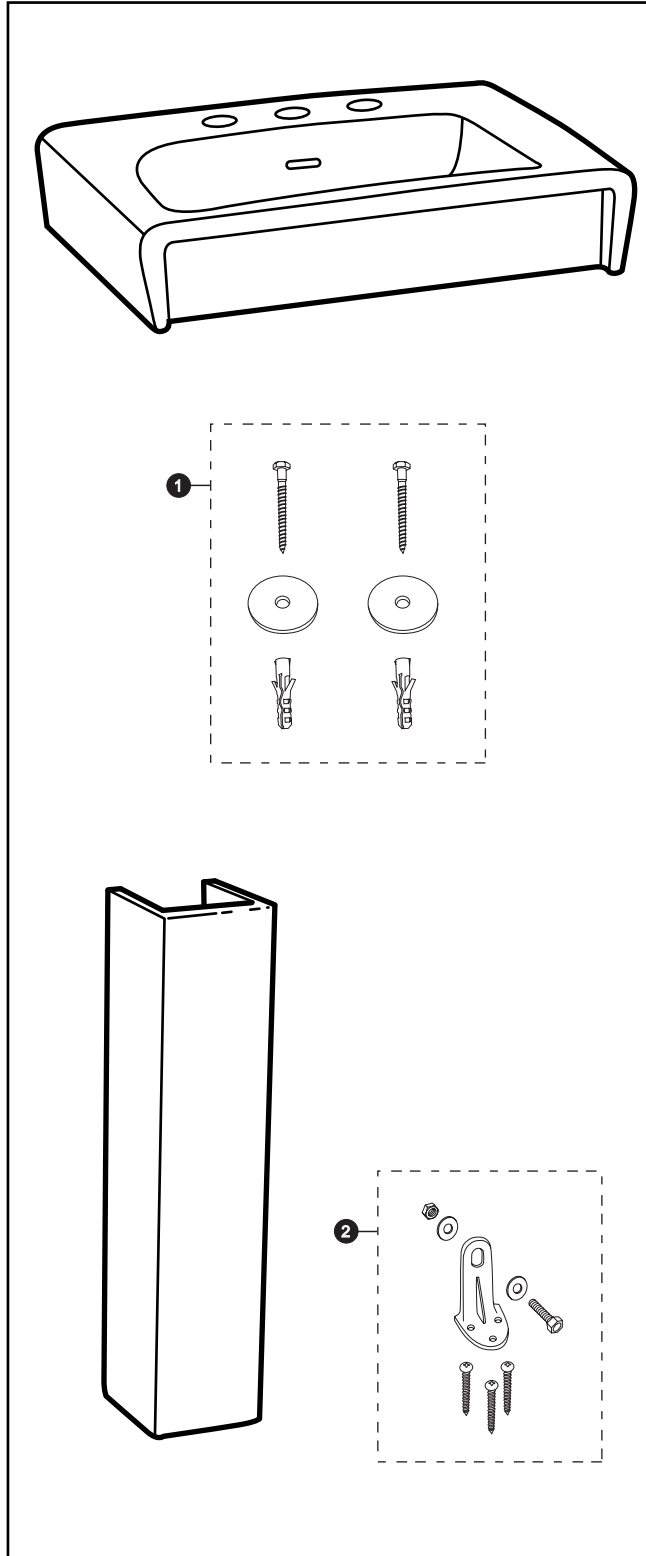

# LPT680G

LPT680G	LPT680.4G	LPT680.8G
LT680G	LT680.4G	LT680.8G
PT680	PT680	PT680

## Ethos® Design C Pedestal Lavatory, (including SanaGloss®)

Item	Part	Description
1	THU125	Mounting Set
2	TL510ER	Mounting Set - Floor

### Product Number Explanations

**Pedestal Lavatory**  
(LPT) Pedestal Lavatory  
(680) Model  
(.4) 4" Centers  
(.8) 8" Centers  
(G) SanaGloss®

**Lavatory**  
(LT) Lavatory  
(680) Model  
(.4) 4" Centers  
(.8) 8" Centers  
(G) SanaGloss®

**Pedestal**  
(PT) Pedestal  
(680) Model

**Colors**  
(#01) Cotton  
(#12) Sedona Beige