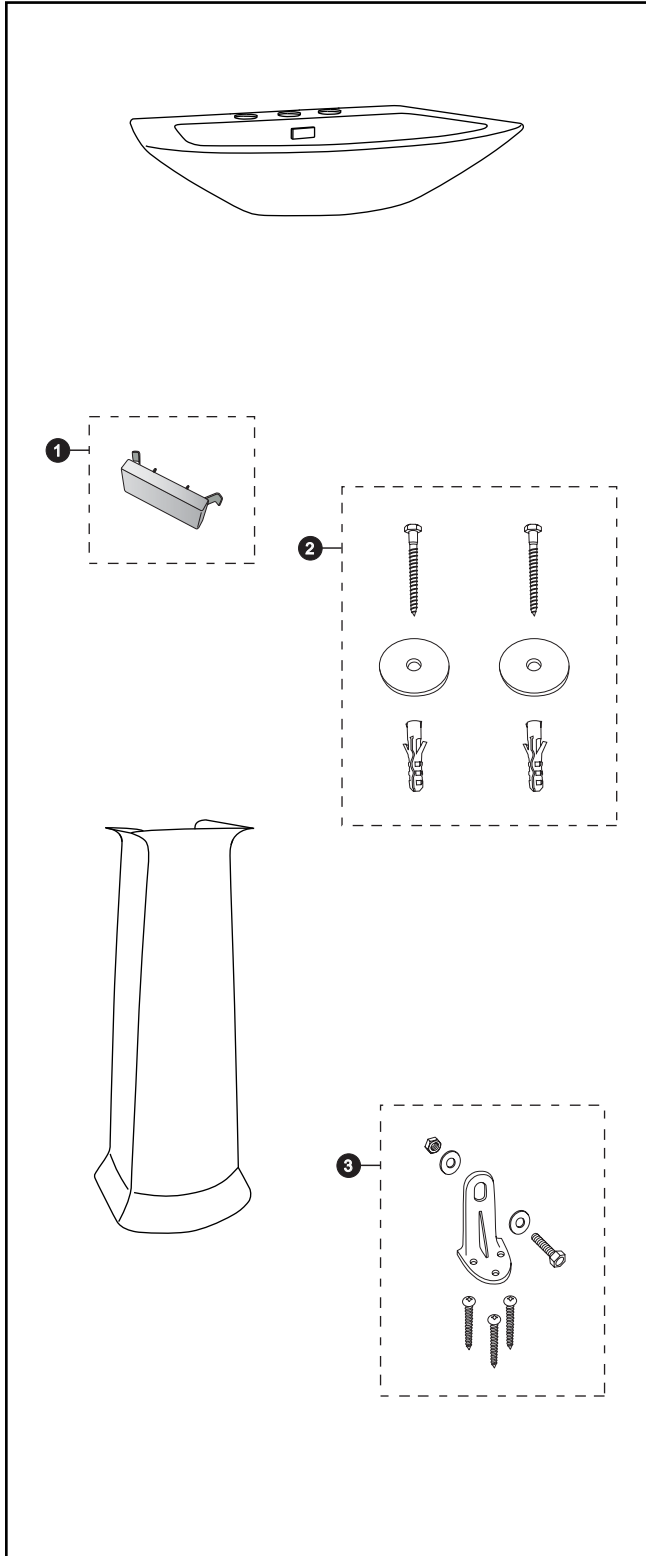

LPT960

LPT960 LPT960.4 LPT960.8
 LT960 LT960.4 LT960.8
 PT960 PT960 PT960

Soiree®
Pedestal Lavatory

Item	Part	Description
1	THU205#CP	Overflow Cover
2	THU125	Mounting Set
3	TL510ER	Mounting Set - Floor

Product Number Explanations

Pedestal Lavatory
 (LPT) Pedestal Lavatory
 (960) Model
 (.4) 4" Centers
 (.8) 8" Centers

Lavatory
 (LT) Lavatory
 (960) Model
 (.4) 4" Centers
 (.8) 8" Centers

Pedestal
 (PT) Pedestal
 (960) Model

Colors
 (#01) Cotton
 (#03) Bone
 (#04) Gray
 (#11) Colonial White
 (#12) Sedona Beige
 (#51) Ebony