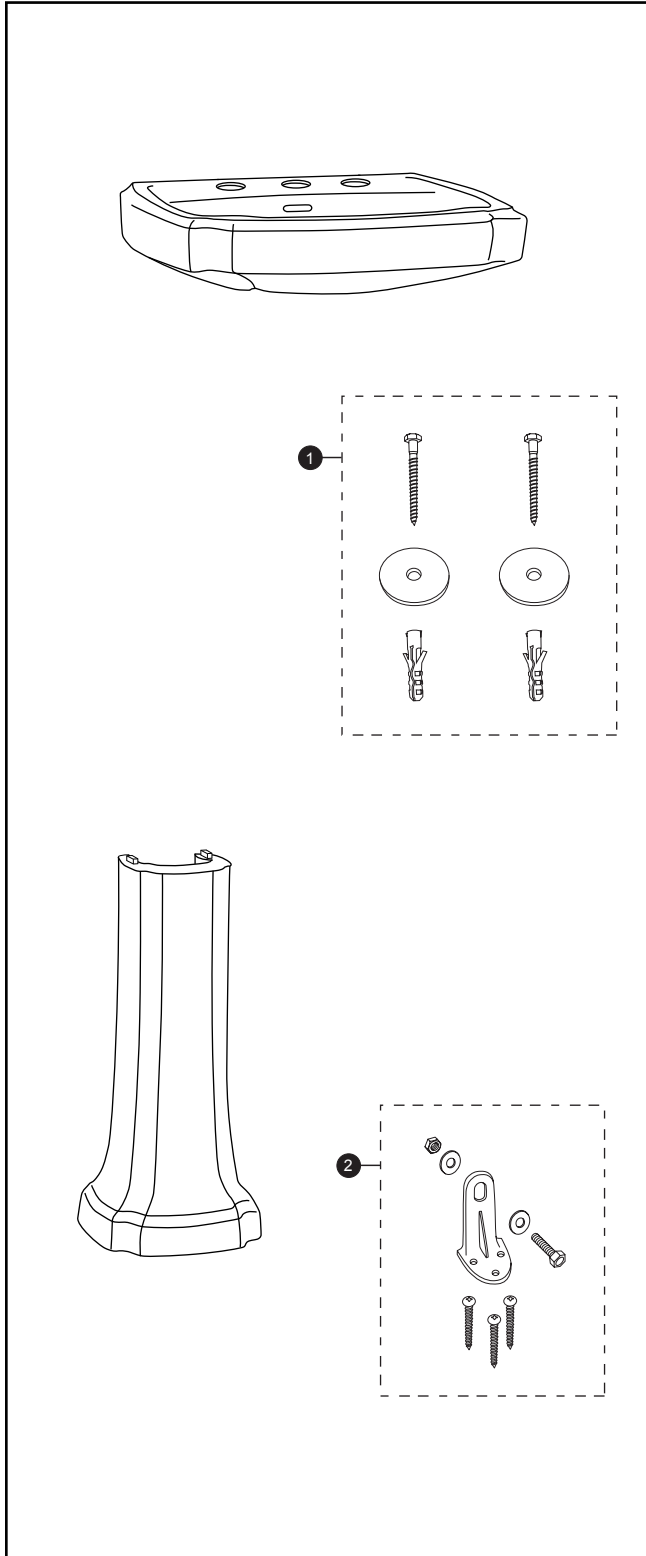

LPT972

LPT972 LPT972.4 LPT972.8
 LT972 LT972.4 LT972.8
 PT972 PT972 PT972

Guinevere® Pedestal Lavatory

Item	Part	Description
1	THU125	Mounting Set
2	TL510ER	Mounting Set - Floor

Product Number Explanations		
Pedestal Lavatory	Lavatory	Pedestal
(LPT) Pedestal Lavatory	(LT) Lavatory	(PT) Pedestal
(972) Model	(972) Model	(972) Model
(.4) 4" Centers	(.4) 4" Centers	
(.8) 8" Centers	(.8) 8" Centers	
Colors	Finishes	
(#01) Cotton	(#CP) Chrome Plated	
(#03) Bone		
(#04) Gray		
(#11) Colonial White		
(#12) Sedona Beige		
(#51) Ebony		