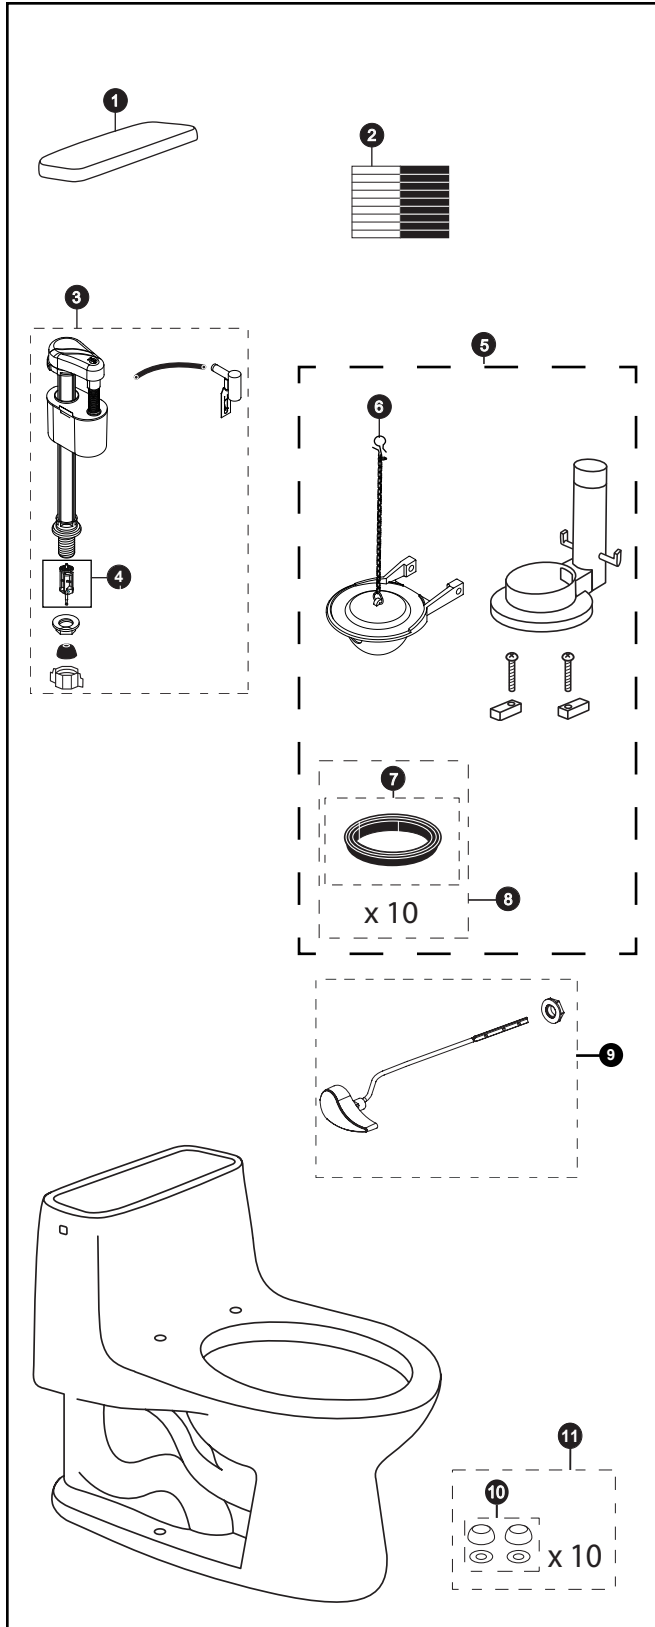

MS853113E

MS853113E
CST853E

Eco Ultramax®
1.28 Gpf Toilet, Round,
E-Max®, 12" Rough-In

Item	Part	Description
1	TCU854CRE#01	Tank Lid w/ Velcro Tape
	TCU854CRE#03	Tank Lid w/ Velcro Tape
	TCU854CRE#11	Tank Lid w/ Velcro Tape
	TCU854CRE#12	Tank Lid w/ Velcro Tape
	TCU854CRE#51	Tank Lid w/ Velcro Tape
2	THU107	Velcro Tape
3	TSU29A	Fill Valve
4	TSU229	Fill Valve Filter
5	THU251W	Flush Valve Assembly w/ Flapper
6	THU347S	Flapper w/ Chain
7	9BU002E	Flush Valve Gasket (1 Piece)
8	THU097	Flush Valve Gasket (10 Pieces)
9	THU004#01	Trip Lever
	THU004#03	Trip Lever
	THU004#11	Trip Lever
	THU004#12	Trip Lever
	THU004#51	Trip Lever
	THU004#CP	Trip Lever
10	THU098#01	Bolt Cap & Base - Cotton
	THU098#03	Bolt Cap & Base - Bone
	THU098#11	Bolt Cap & Base - Colonial White
	THU098#12	Bolt Cap & Base - Sedona Beige
	THU098#51	Bolt Cap & Base - Ebony
11	THU044S#01	Bolt Cap Set - Cotton
	THU044S#03	Bolt Cap Set - Bone
	THU044S#11	Bolt Cap Set - Colonial White
	THU044S#12	Bolt Cap Set - Sedona Beige
	THU044S#51	Bolt Cap Set - Ebony

Product Number Explanations

One-Piece Toilet

(MS) Toilet & Seat Combination
(853) Toilet Model
(113) Seat Model
(E) E-Max®

One-Piece Toilet

(CST) Gravity Type Toilet
(853) Model
(E) E-Max®

Colors

(#01) Cotton
(#03) Bone
(#11) Colonial White
(#12) Sedona Beige
(#51) Ebony