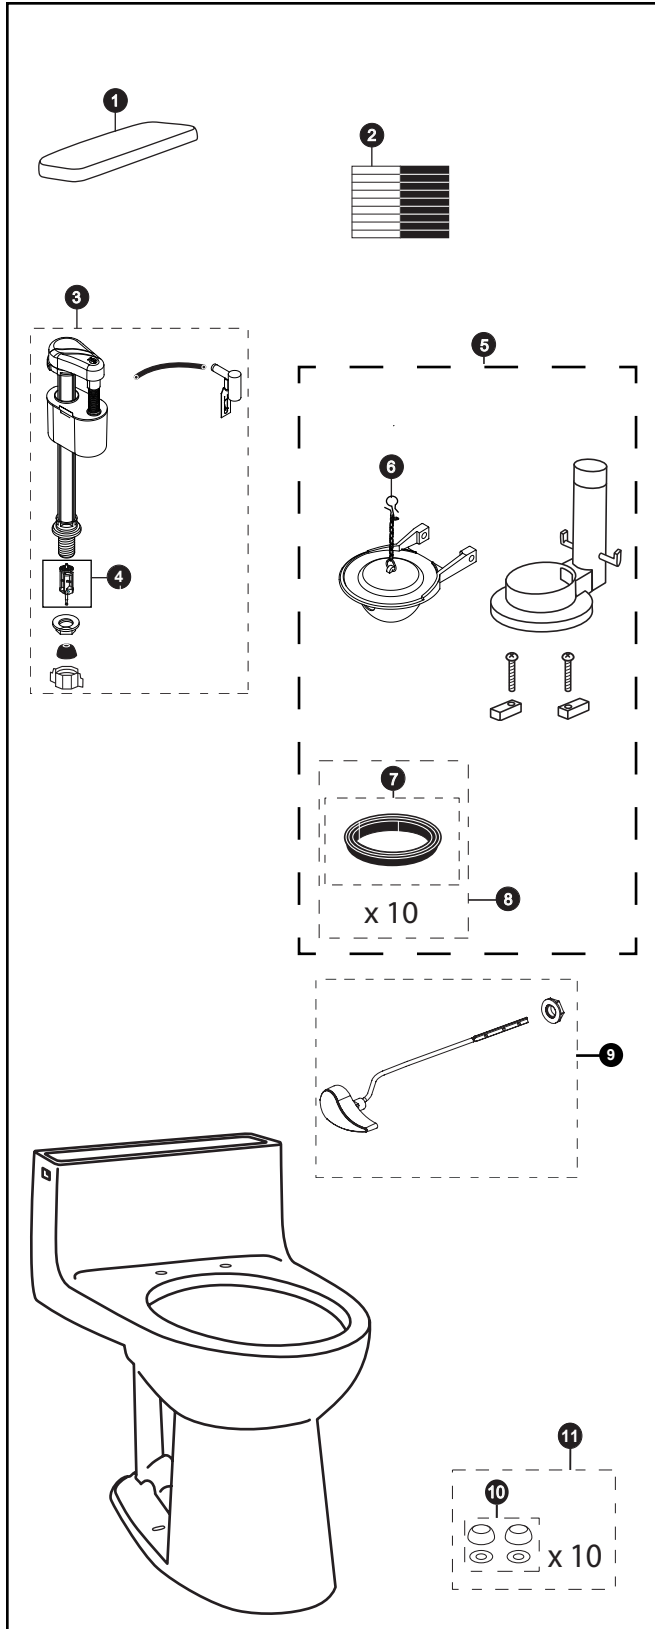

MS864114E

MS864114E
CST864E

Eco Supreme® 1.28 Gpf Toilet, Elongated, Power Gravity®, 12" Rough-In

Actual product may differ slightly from illustration

Item	Part	Description
1	TCU864CRE#01 TCU864CRE#03 TCU864CRE#11 TCU864CRE#12 TCU864CRE#51	Tank Lid w/ Velcro Tape Tank Lid w/ Velcro Tape Tank Lid w/ Velcro Tape Tank Lid w/ Velcro Tape Tank Lid w/ Velcro Tape
2	THU107	Velcro Tape
3	TSU26A	Fill Valve
4	TSU229	Fill Valve Filter
5	THU245W-3	Flush Valve
6	THU332S	Flapper w/ Chain
7	9BU002E	Flush Valve Gasket (1 Piece)
8	THU097	Flush Valve Gasket (10 Pieces)
9	THU004#01 THU004#03 THU004#04 THU004#11 THU004#12 THU004#51 THU004#CP THU004#PB THU004#BN	Trip Lever Trip Lever Trip Lever Trip Lever Trip Lever Trip Lever Trip Lever Trip Lever Trip Lever
10	THU098#01 THU098#03 THU098#04 THU098#11 THU098#12 THU098#51	Bolt Cap & Base - Cotton Bolt Cap & Base - Bone Bolt Cap & Base - Gray Bolt Cap & Base - Colonial White Bolt Cap & Base - Sedona Beige Bolt Cap & Base - Ebony
11	THU044S#01 THU044S#03 THU044S#04 THU044S#11 THU044S#12 THU044S#51	Bolt Cap Set - Cotton Bolt Cap Set - Bone Bolt Cap Set - Gray Bolt Cap Set - Colonial White Bolt Cap Set - Sedona Beige Bolt Cap Set - Ebony

Product Number Explanations

One-Piece Toilet

(MS) Toilet & Seat Combination
(864E) Toilet Model
(114) Seat Model

One-Piece Toilet

(CST) Gravity Type Toilet

Colors

(#01) Cotton
(#03) Bone
(#11) Colonial White
(#12) Sedona Beige
(#51) Ebony

Finishes

#CP - Chrome Plated
#PB - Polished Brass
#BN - Brushed Nickel

TOTO®