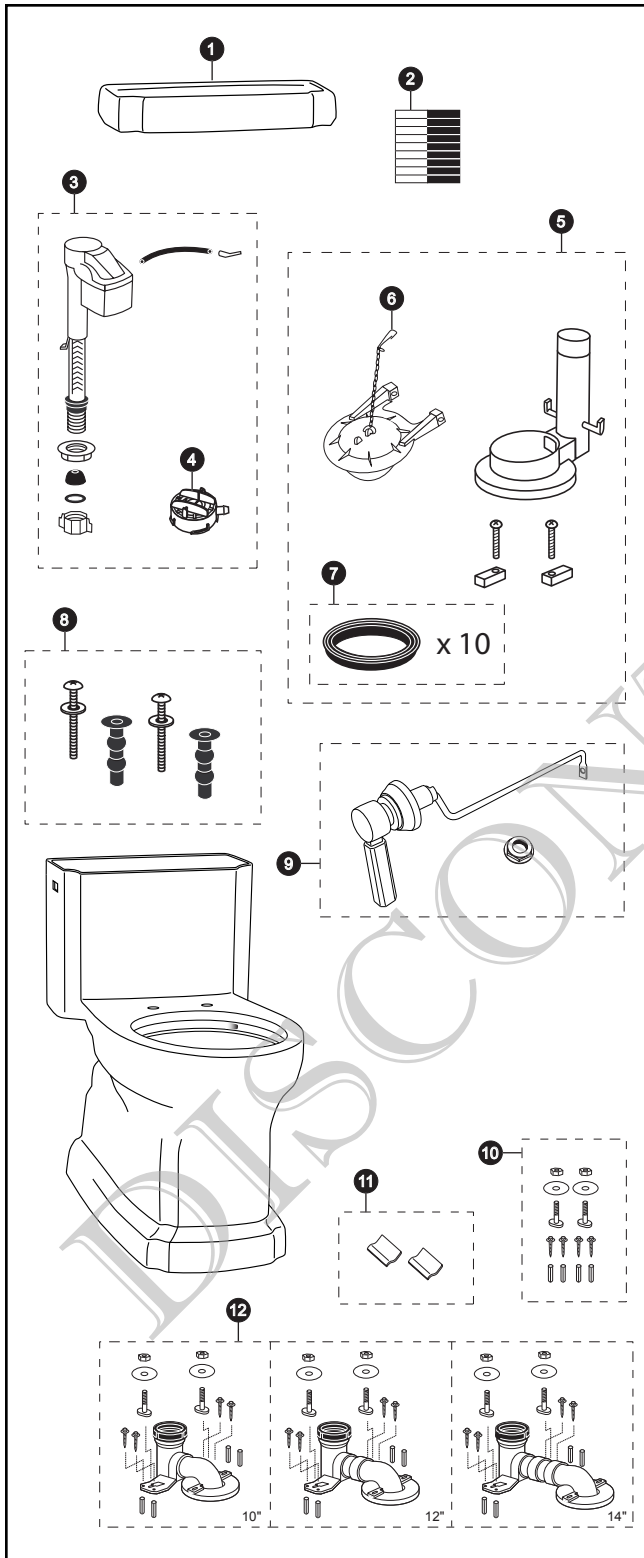

MS974224CFG

MS974224CFG
CST974CFG

Guinevere® 1.6 Gpf Toilet, Elongated, Cyclone® Flush, UniFit Rough-In Universal Height

Item	Part	Description
1	TCU974CR#01 TCU974CR#03 TCU974CR#11 TCU974CR#12	Tank Lid w/ Velcro Tape Tank Lid w/ Velcro Tape Tank Lid w/ Velcro Tape Tank Lid w/ Velcro Tape
2	THU234	Velcro Tape
3	TSU22A.11	Fill Valve
4	THU123	Diaphragm Cap
5	THU013W	Flush Valve
6	THU175S	Flapper w/ Chain
7	THU097	Flush Valve Gaskets (10 Pieces)
8	THU651N	Top Mounting Seat Hardware
9	THU231R#CP THU231R#BN THU231R#PN THU231R#PB	Trip Lever Trip Lever Trip Lever Trip Lever
10	THU204	UniFit Mounting Set
11	TCU974CV#01 TCU974CV#03 TCU974CV#11 TCU974CV#12	Cover Plate Set w/ Velcro Tape Cover Plate Set w/ Velcro Tape Cover Plate Set w/ Velcro Tape Cover Plate Set w/ Velcro Tape
12	TSU03W.10 TSU03W.12R TSU03W.14	UniFit - 10" Rough-In UniFit - 12" Rough-In UniFit - 14" Rough-In

Product Number Explanations

One-Piece Toilet

(MS) Toilet & Seat Combination
(974) Toilet Model
(224) Seat Model
(C) Cyclone® Flush
(F) Universal Height
(G) Sanagloss®

One-Piece Toilet

(CST) Gravity Type Toilet
(974) Model
(C) Cyclone® Flush
(F) Universal Height
(G) Sanagloss®

Colors

(#01) Cotton
(#03) Bone
(#11) Colonial White
(#12) Sedona Beige

Finishes

(#CP) Chrome Plated
(#BN) Brushed Nickel
(#BN) Polished Nickel
(#BN) Polished Brass