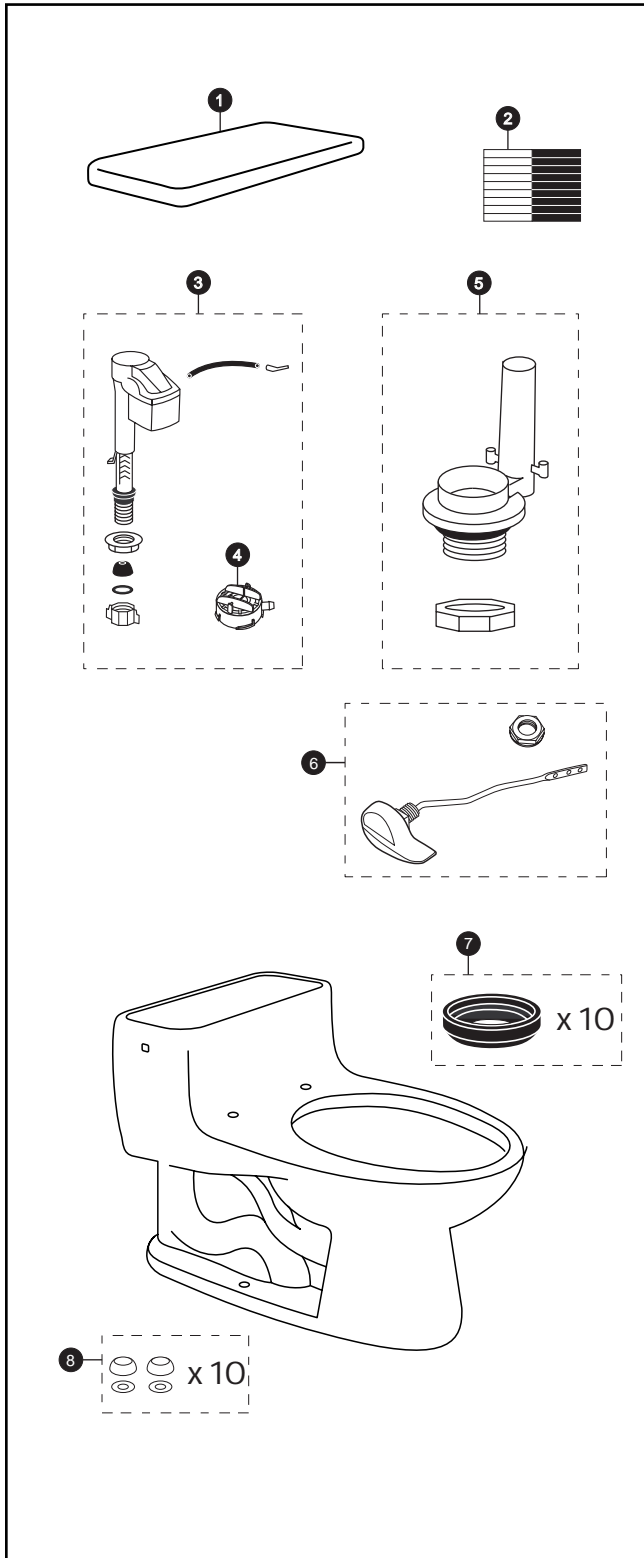

MM854564SA

CST854S
SW564

Ultramax® & S400 Washlet® 1.6 Gpf Toilet, Elongated, G-Max®, 12" Rough-In

Item	Part	Description
1	TCU854CR#01	Tank Lid w/ Velcro Tape
2	THU107	Velcro Tape
3	TSU05A.11	Fill Valve
4	THU123	Diaphragm Cap
5	THU129Z	Flush Valve
6	THU004#01	Trip Lever
7	THU097	Tank to Bowl Gaskets (for 10 toilets)
8	THU098#01	Bolt Cap Sets (for 10 toilets) for #01 & #11
9	THU692	S400 Autoflush Lever Assembly
10	THU693	S400 Autoflush G-Max Flapper Assembly
11	THU691	Wire Hooks
12	THU9184	S400 Autoflush Lever Nut Assembly
13	THU9183	S400 Autoflush Stopper Assembly
14	THU9152#01	Lid Assembly (Elongated)
15	THU9154	Cushion Assembly
16	THU614	Cushion
17	THU661	Junction Metal Fitting
18	THU660	Flexible Hose
19	THU9159	Louver Assembly
20	THU9178	Base Plate Assembly
21	THU9172	Catalyst Assembly

Product Number Explanations

Toilet & Seat Combo	Bowl
(MW) Toilet & Washlet® Combo	(CST) Gravity Type Bowl
(854) Toilet Model	(854) Model
(564) Washlet® Model	(S) G-Max®
(S) G-Max®	
(A) Auto flush	
Colors	
(#01) Cotton	