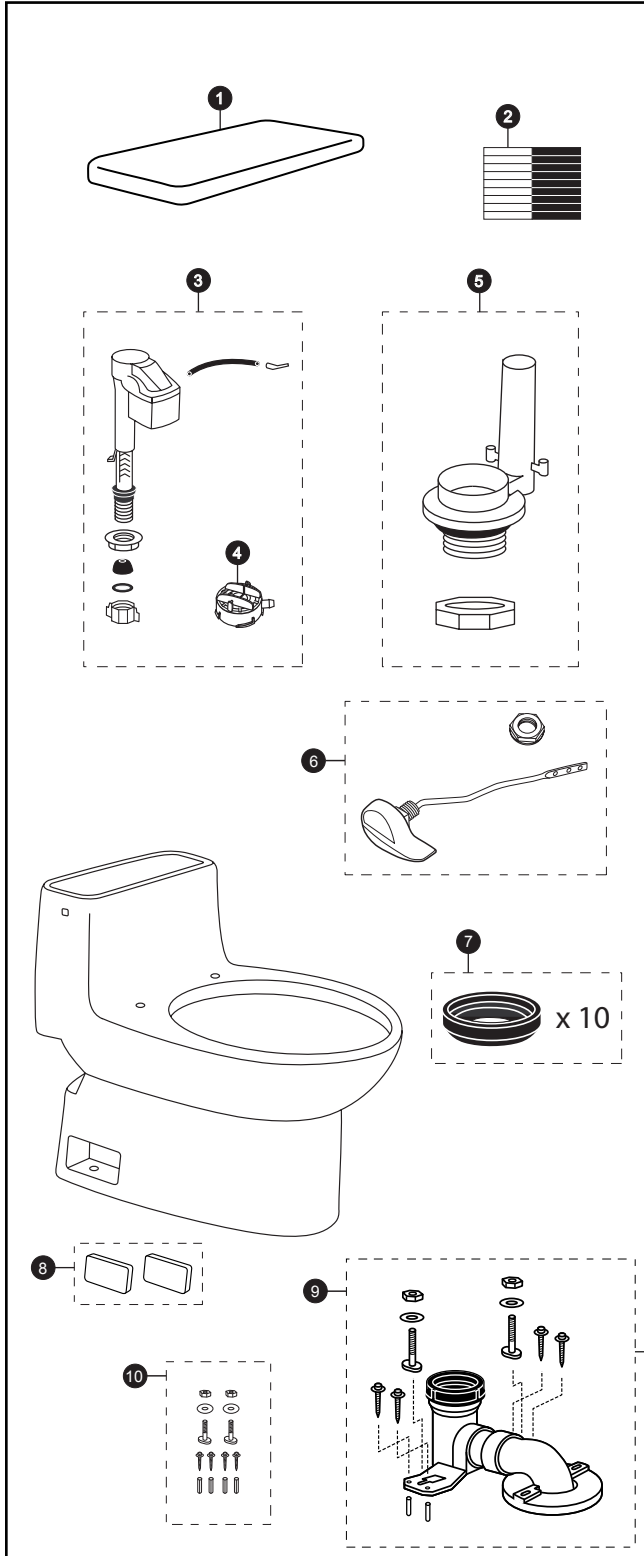

MW874564SGA

CST874SG
SW564

Carlyle® & S400 Washlet® 1.6 Gpf Toilet, Elongated, G-Max®, 12" Rough-In (including Sanagloss®)

Item	Part	Description
1	TCU854CR#01	Tank Lid w/ Velcro Tape
2	THU107	Velcro Tape
3	TSU05A.11	Fill Valve
4	THU123	Diaphragm Cap
5	THU129Z	Flush Valve
6	THU004#01	Trip Lever
7	THU097	Tank to Bowl Gaskets (for 10 toilets)
8	TCU884CV#01	Side plate with Velcro tape
9	TSU01W.12	UniFit - 12" Rough-In
10	THU021	UniFit Mounting Set
11	THU692	S400 Autoflush G-Max Lever Assembly
12	THU693	S400 Autoflush G-Max Flapper Assembly
13	THU691	Wire Hooks
14	THU9184	S400 Autoflush Lever Nut Assembly
15	THU9183	S400 Autoflush Stopper Assembly
16	THU9152#01	Lid Assembly (Elongated)
17	THU9154	Cushion Assembly
18	THU614	Cushion
19	THU661	Junction Metal Fitting
20	THU660	Flexible Hose
21	THU9159	Louver Assembly
22	THU9178	Base Plate Assembly
23	THU9172	Catalyst Assembly

Product Number Explanations

Toilet & Seat Combo

(MW) Toilet & Washlet® Combo
(874) Toilet Model
(564) Washlet® Model
(S) G-Max®
(G) Sanagloss
(A) Auto flush

Colors

(#01) Cotton

Bowl

(CST) Gravity Type Bowl
(874) Model
(S) G-Max®
(G) Sanagloss

MW874564SGA

CST874SG
SW564

**Carlyle® & S400 Washlet®
1.6 Gpf Toilet, Elongated,
G-Max®, 12" Rough-In
(including Sanagloss®)**