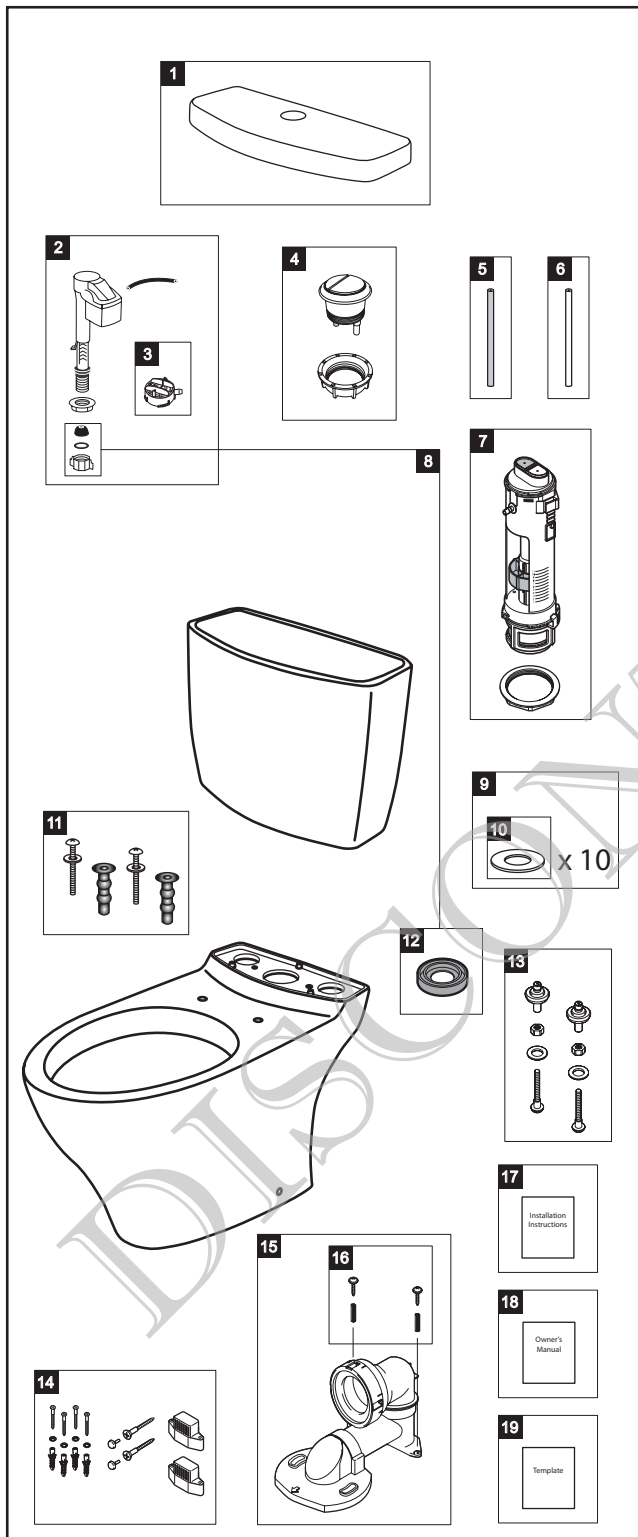

## Aquia™ 1.6 Gpf Toilet, Elongated, Dual-Max™, 12" Rough-In

Item	Part	Description
1	TCU413CR#01	Tank Lid w/ Velcro Tape - Cotton White
	TCU413CR#03	Tank Lid w/ Velcro Tape - Bone
	TCU413CR#04	Tank Lid w/ Velcro Tape - Grey
	TCU413CR#11	Tank Lid w/ Velcro Tape - Colonial White
	TCU413CR#12	Tank Lid w/ Velcro Tape - Sedona Beige
	TCU413CR#51	Tank Lid w/ Velcro Tape - Ebony
2	TSU09A.8	Fill Valve - Dual-Max™ - Lavelle
3	THU123	Diaphragm Cap - Lavelle
4	THU221#CP	Push Button - Chrome Plated
5	9AU187	Push Rod For Reduce Flush (160mm)
6	9AU186	Push Rod For Full Flush (160mm)
7	THU224	Flush Valve
8	THU238	Parts Bag Assembly
9	9BU064E	Flush Valve Gasket (1pc)
10	THU227	Flush Valve Gaskets (10 Pieces)
11	THU651N	Top Mounting Seat Hardware
12	9BU062E	Tank to Bowl Gasket
13	TS810D	Tank Top Mounting Kit
14	THU223#CP	Toilet Mounting Hardware - Chrome Plated
15	TSU04W.12	"UniFit - 12"™ Rough-In"
16	THU217	Rough-In Mounting Hardware
17	0GU031-1	Installation Instructions
18	0GU032-1	Owner's Manual
19	0GU124-1	Template - Installation - CST414M -Aquia™

### Product Number Explanations

Two-Piece Toilet	Tank	Bowl
(CST) Gravity Type Toilet	(ST) Tank	(CT) Bowl
(414) Model	(413) Model	(414) Model
(M) Dual-Max™	(M) Dual-Max™	