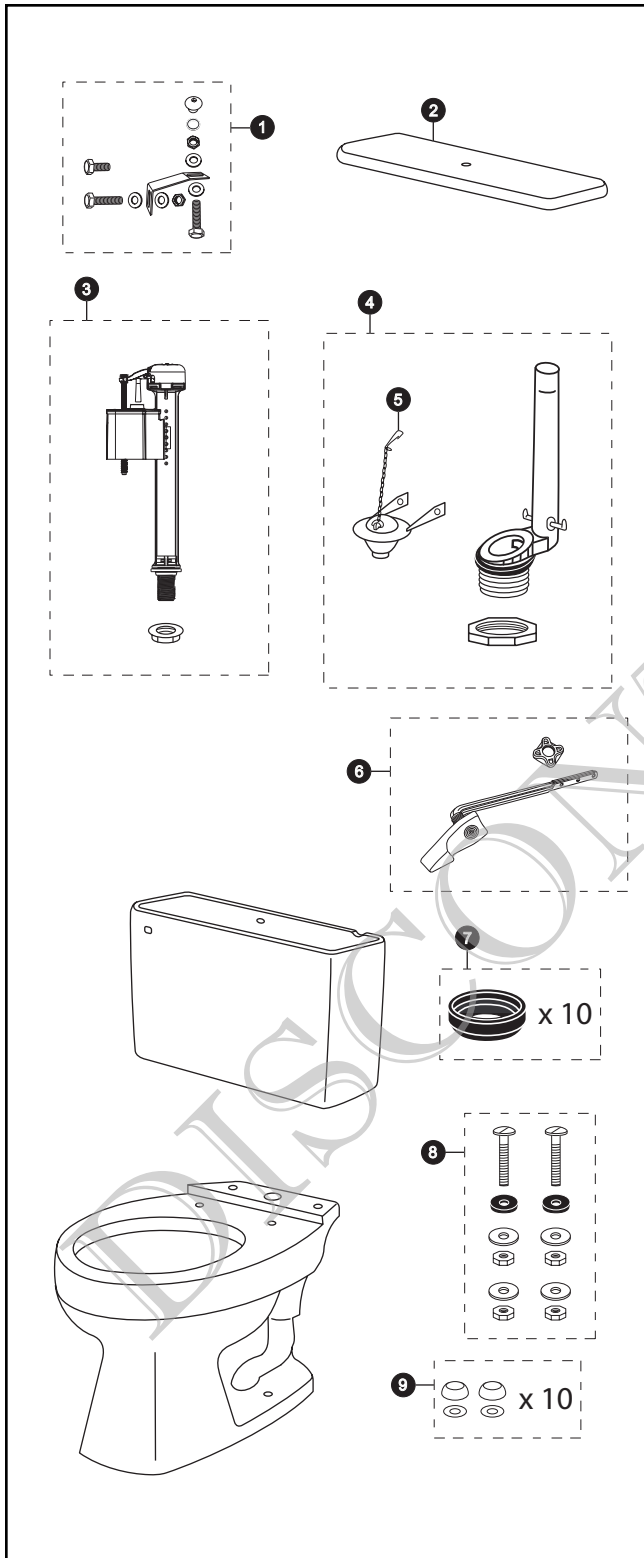

CST703B

CST703B
ST703B
C703

Commercial 1.6 Gpf Toilet, Round, Gravity, 12" Rough-In, Bolt Down Tank Lid

Item	Part	Description
1	THU089	Bolt Down Set
2	TCU703BCR#01	Bolt Down Tank Lid w/ Velcro Tape
	TCU703BCR#03	Bolt Down Tank Lid w/ Velcro Tape
	TCU703BCR#04	Bolt Down Tank Lid w/ Velcro Tape
	TCU703BCR#12	Bolt Down Tank Lid w/ Velcro Tape
	TCU703BCR#51	Bolt Down Tank Lid w/ Velcro Tape
3	TSU30A	Fill Valve
4	THU255-A	Flush Valve
5	THU257	Flapper w/ Chain
6	THU047#01	Trip Lever - Front Mount (Left Hand Threads)
	THU047#03	Trip Lever - Front Mount (Left Hand Threads)
	THU047#04	Trip Lever - Front Mount (Left Hand Threads)
	THU047#12	Trip Lever - Front Mount (Left Hand Threads)
	THU047#51	Trip Lever - Front Mount (Left Hand Threads)
	THU047#CP	Trip Lever - Front Mount (Left Hand Threads)
7	THU102	Tank to Bowl Gaskets (for 10 toilets)
8	TSU01D	Tank Mounting Kit
9	THU098#01	Bolt Cap Sets (for 10 toilets) for #01 & #11
	THU098#03	Bolt Cap Sets (for 10 toilets) for #03 & #12
	THU098#04	Bolt Cap Sets (for 10 toilets)
	THU098#51	Bolt Cap Sets (for 10 toilets)

Note:

Product Number Explanations

Two-Piece Toilet

(CST) Gravity Type Toilet
(703) Model
(B) Bolt Down Tank Lid

Tank

(ST) Tank
(703) Model
(B) Bolt Down Tank Lid

Bowl

(C) Bowl
(703) Model

Colors

(#01) Cotton
(#03) Bone
(#04) Gray
(#12) Sedona Beige
(#51) Ebony

Finishes

(#CP) Chrome Plated