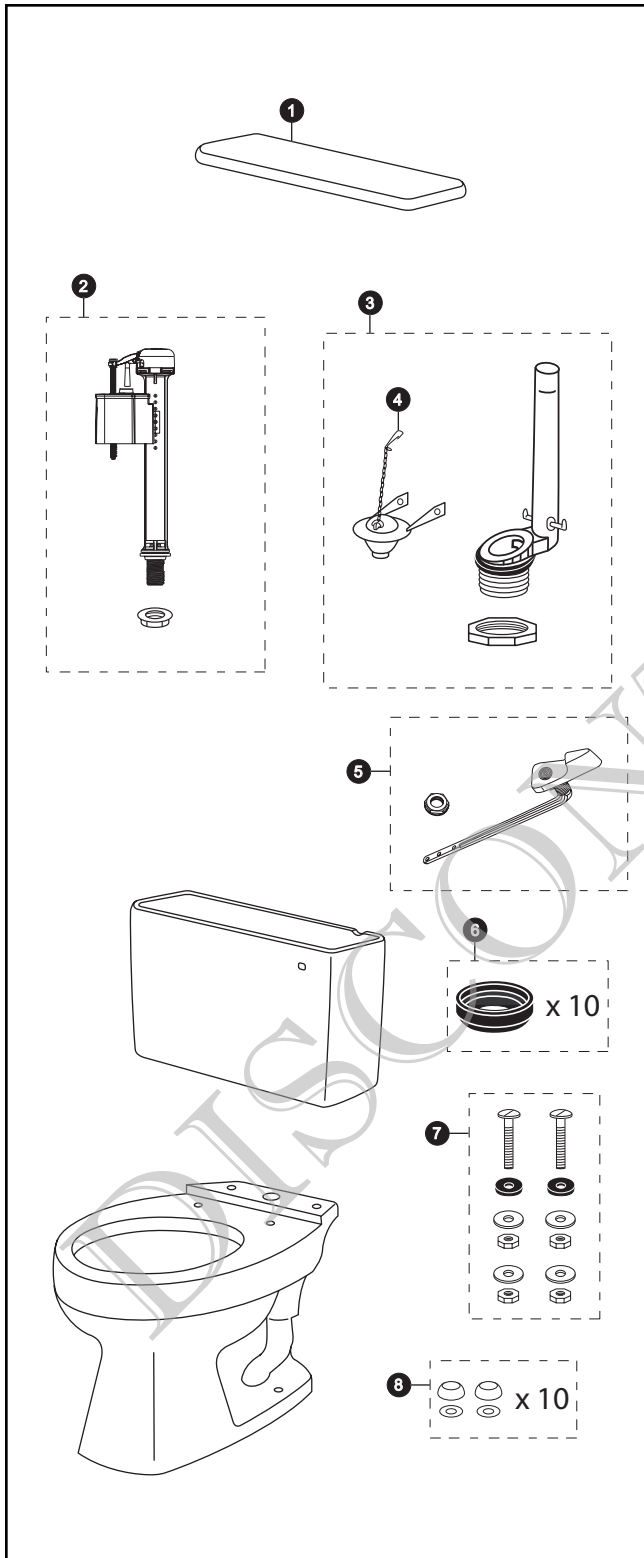

CST703R.10

CST703R.10
ST703R
C703.10

Commercial 1.6 Gpf Toilet, Round, Gravity, 10" Rough-In, Right Hand Trip Lever

Item	Part	Description
1	TCU703CR#01	Tank Lid w/ Velcro Tape
	TCU703CR#03	Tank Lid w/ Velcro Tape
	TCU703CR#04	Tank Lid w/ Velcro Tape
	TCU703CR#12	Tank Lid w/ Velcro Tape
	TCU703CR#51	Tank Lid w/ Velcro Tape
2	TSU30A	Fill Valve
3	THU255-A	Flush Valve
4	THU257	Flapper w/ Chain
5	THU091#CP	Trip Lever - Right Hand
6	THU102	Tank to Bowl Gaskets (for 10 toilets)
7	TSU01D	Tank Mounting Kit
8	THU098#01	Bolt Cap Sets (for 10 toilets) for #01 & #11
	THU098#03	Bolt Cap Sets (for 10 toilets) for #03 & #12
	THU098#04	Bolt Cap Sets (for 10 toilets)
	THU098#51	Bolt Cap Sets (for 10 toilets)

Note:

Product Number Explanations

<p>Two-Piece Toilet (CST) Gravity Type Toilet (703) Model (R) Right Hand Trip Lever (.10) 10" Rough-In</p>	<p>Tank (ST) Tank (703) Model (R) Right Hand Trip Lever</p>	<p>Bowl (C) Bowl (703) Model (.10) 10" Rough-In</p>
<p>Colors (#01) Cotton (#03) Bone (#04) Gray (#12) Sedona Beige (#51) Ebony</p>	<p>Finishes (#CP) Chrome Plated</p>	