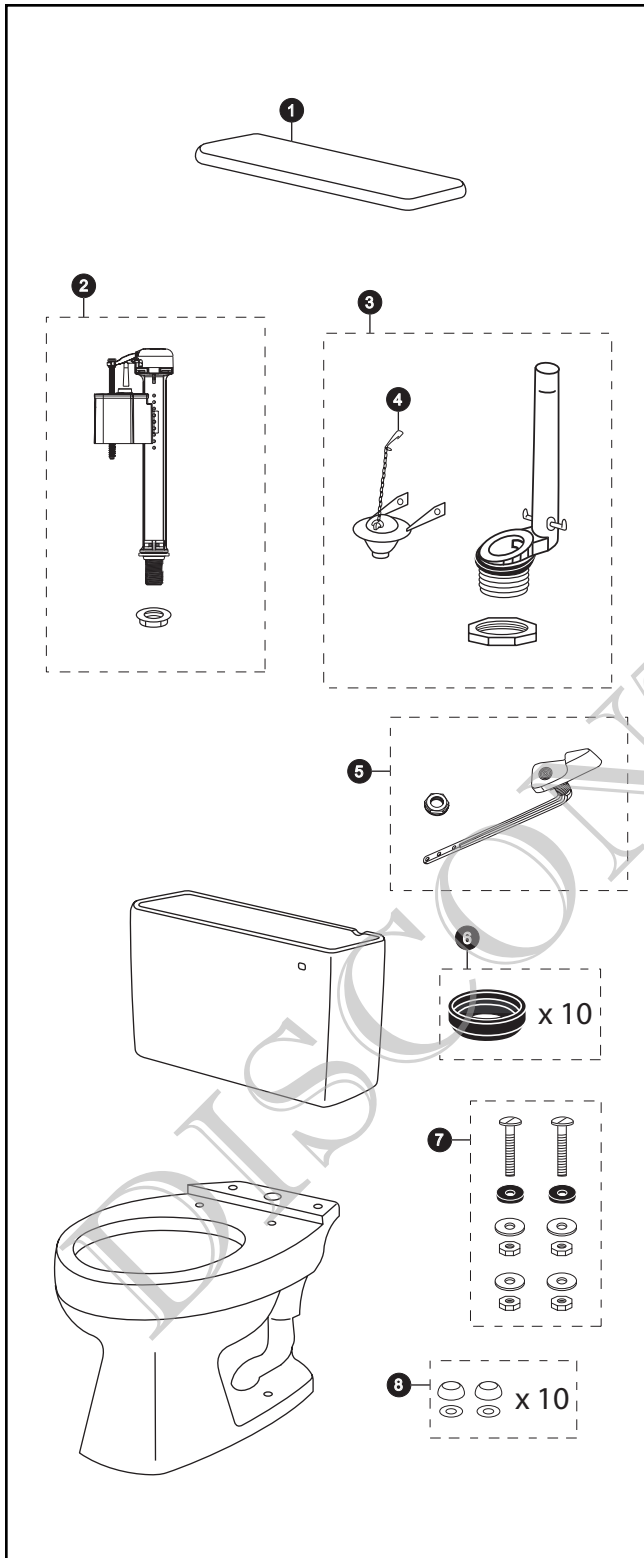

CST703R

CST703R
ST703R
C703

Commercial 1.6 Gpf Toilet, Round, Gravity, 12" Rough-In, Right Hand Trip Lever

Item	Part	Description
1	TCU703CR#01	Tank Lid w/ Velcro Tape
	TCU703CR#03	Tank Lid w/ Velcro Tape
	TCU703CR#04	Tank Lid w/ Velcro Tape
	TCU703CR#12	Tank Lid w/ Velcro Tape
	TCU703CR#51	Tank Lid w/ Velcro Tape
2	TSU30A	Fill Valve
3	THU255-A	Flush Valve
4	THU257	Flapper w/ Chain
5	THU091#CP	Trip Lever - Right Hand
6	THU102	Tank to Bowl Gaskets (for 10 toilets)
7	TSU01D	Tank Mounting Kit
8	THU098#01	Bolt Cap Sets (for 10 toilets) for #01 & #11
	THU098#03	Bolt Cap Sets (for 10 toilets) for #03 & #12
	THU098#04	Bolt Cap Sets (for 10 toilets)
	THU098#51	Bolt Cap Sets (for 10 toilets)

Note:

Product Number Explanations

Two-Piece Toilet

(CST) Gravity Type Toilet
(703) Model
(R) Right Hand Trip Lever

Tank

(ST) Tank
(703) Model
(R) Right Hand Trip Lever

Bowl

(C) Bowl
(703) Model

Colors

(#01) Cotton
(#03) Bone
(#04) Gray
(#12) Sedona Beige
(#51) Ebony

Finishes

(#CP) Chrome Plated