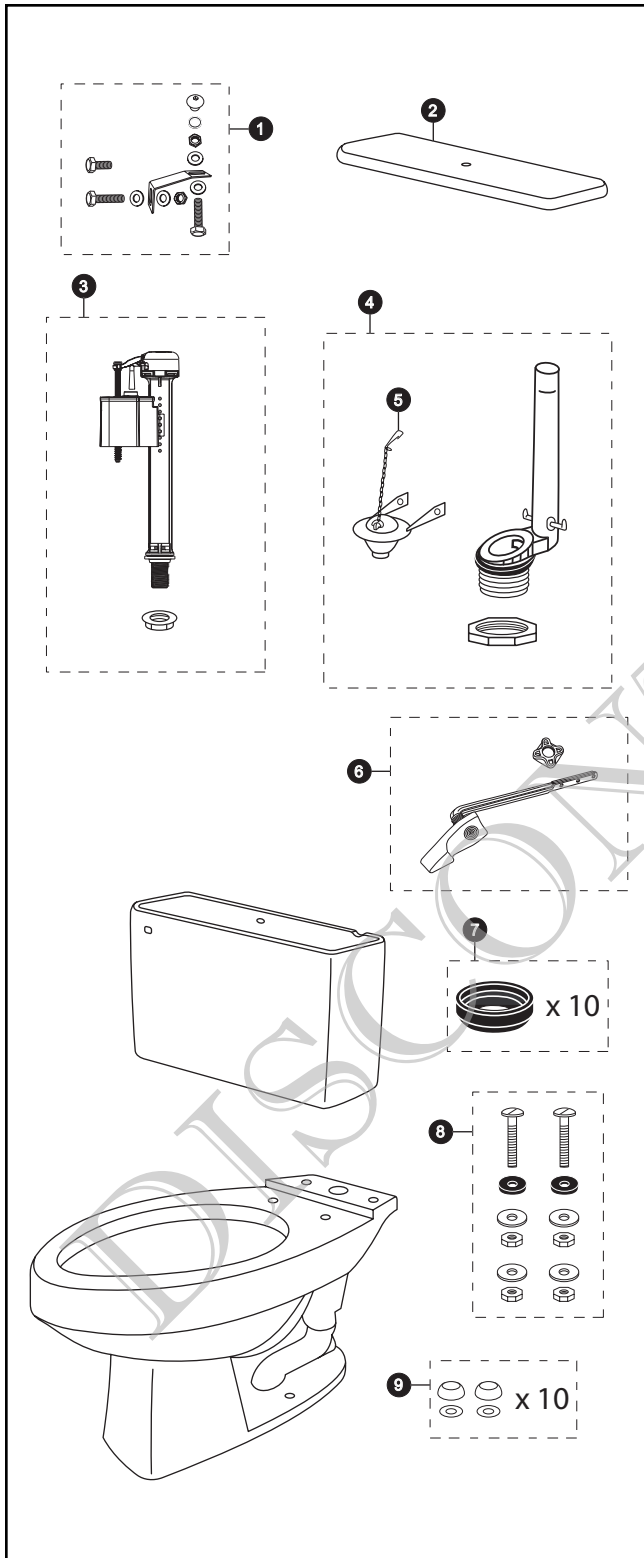

CST704B

CST704B
ST703B
C704

Commercial 1.6 Gpf Toilet, Elongated, Gravity, 12" Rough-In, Bolt Down Tank Lid

Item	Part	Description
1	THU089	Bolt Down Set
2	TCU703BCR#01 TCU703BCR#03 TCU703BCR#04 TCU703BCR#12 TCU703BCR#51	Bolt Down Tank Lid w/ Velcro Tape Bolt Down Tank Lid w/ Velcro Tape Bolt Down Tank Lid w/ Velcro Tape Bolt Down Tank Lid w/ Velcro Tape Bolt Down Tank Lid w/ Velcro Tape
3	TSU30A	Fill Valve
4	THU255-A	Flush Valve
5	THU257	Flapper w/ Chain
6	THU047#01 THU047#03 THU047#04 THU047#12 THU047#51 THU047#CP	Trip Lever - Front Mount (Left Hand Threads) Trip Lever - Front Mount (Left Hand Threads) Trip Lever - Front Mount (Left Hand Threads) Trip Lever - Front Mount (Left Hand Threads) Trip Lever - Front Mount (Left Hand Threads) Trip Lever - Front Mount (Left Hand Threads)
7	THU102	Tank to Bowl Gaskets (for 10 toilets)
8	TSU01D	Tank Mounting Kit
9	THU098#01 THU098#03 THU098#04 THU098#51	Bolt Cap Sets (for 10 toilets) for #01 & #11 Bolt Cap Sets (for 10 toilets) for #03 & #12 Bolt Cap Sets (for 10 toilets) Bolt Cap Sets (for 10 toilets)

Note:

Product Number Explanations

Two-Piece Toilet

(CST) Gravity Type Toilet
(704) Model
(B) Bolt Down Tank Lid

Tank

(ST) Tank
(703) Model
(B) Bolt Down Tank Lid

Bowl

(C) Bowl
(704) Model

Colors

(#01) Cotton
(#03) Bone
(#04) Gray
(#12) Sedona Beige
(#51) Ebony

Finishes

(#CP) Chrome Plated