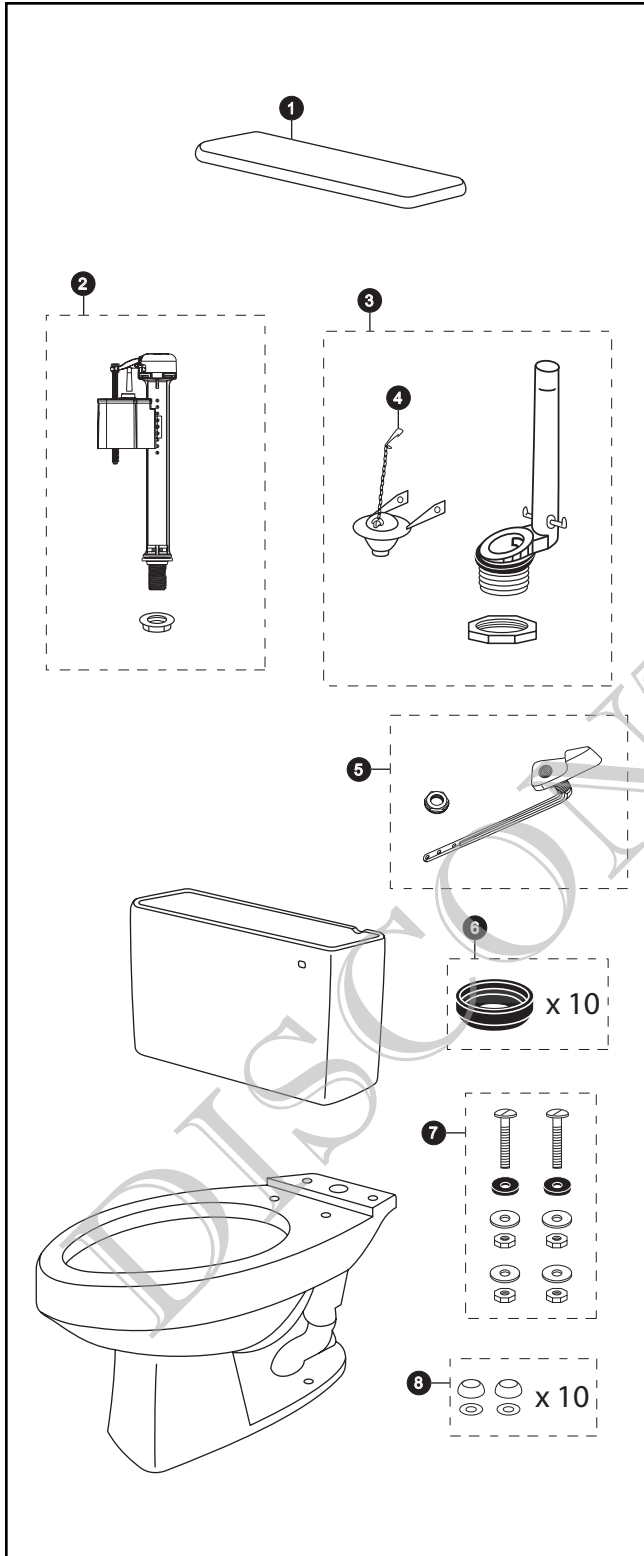

# CST704R.10

CST704R.10  
ST703R  
C704.10

## Commercial 1.6 Gpf Toilet, Elongated, Gravity, 10" Rough-In, Right Hand Trip Lever

Item	Part	Description
1	TCU703CR#01	Tank Lid w/ Velcro Tape
	TCU703CR#03	Tank Lid w/ Velcro Tape
	TCU703CR#04	Tank Lid w/ Velcro Tape
	TCU703CR#12	Tank Lid w/ Velcro Tape
	TCU703CR#51	Tank Lid w/ Velcro Tape
2	TSU30A	Fill Valve
3	THU255-A	Flush Valve
4	THU257	Flapper w/ Chain
5	THU091#CP	Trip Lever - Right Hand
6	THU102	Tank to Bowl Gaskets (for 10 toilets)
7	TSU01D	Tank Mounting Kit
8	THU098#01	Bolt Cap Sets (for 10 toilets) for #01 & #11
	THU098#03	Bolt Cap Sets (for 10 toilets) for #03 & #12
	THU098#04	Bolt Cap Sets (for 10 toilets)
	THU098#51	Bolt Cap Sets (for 10 toilets)

### Product Number Explanations

**Two-Piece Toilet**  
(CST) Gravity Type Toilet  
(704) Model  
(R) Right Hand Trip Lever  
(.10) 10" Rough-In

**Tank**  
(ST) Tank  
(703) Model  
(R) Right Hand Trip Lever

**Bowl**  
(C) Bowl  
(704) Model  
(.10) 10" Rough-In

**Colors**  
(#01) Cotton  
(#03) Bone  
(#04) Gray  
(#12) Sedona Beige  
(#51) Ebony

**Finishes**  
(#CP) Chrome Plated