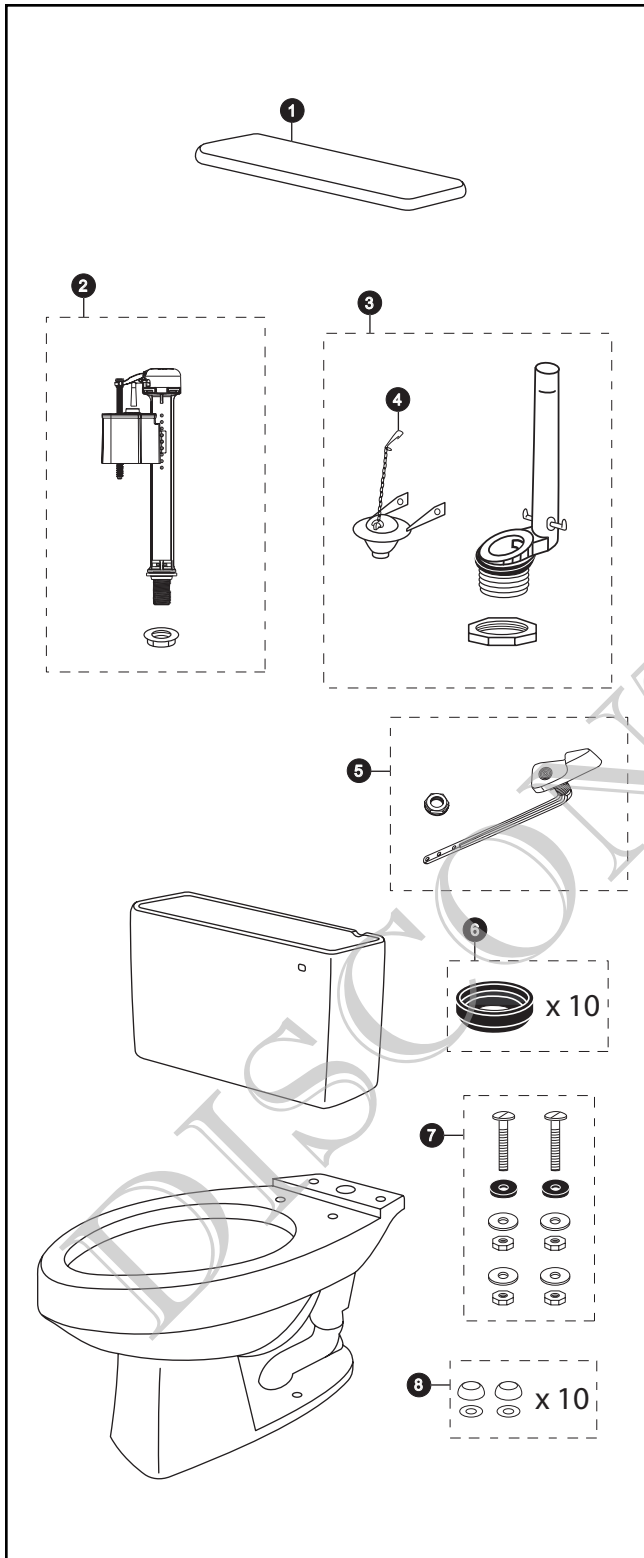

CST704R

CST704R
ST703R
C704

Commercial 1.6 Gpf Toilet, Elongated, Gravity, 12" Rough-In, Right Hand Trip Lever

Item	Part	Description
1	TCU703CR#01	Tank Lid w/ Velcro Tape
	TCU703CR#03	Tank Lid w/ Velcro Tape
	TCU703CR#04	Tank Lid w/ Velcro Tape
	TCU703CR#12	Tank Lid w/ Velcro Tape
	TCU703CR#51	Tank Lid w/ Velcro Tape
2	TSU30A	Fill Valve
3	THU255-A	Flush Valve
4	THU257	Flapper w/ Chain
5	THU091#CP	Trip Lever - Right Hand
6	THU102	Tank to Bowl Gaskets (for 10 toilets)
7	TSU01D	Tank Mounting Kit
8	THU098#01	Bolt Cap Sets (for 10 toilets) for #01 & #11
	THU098#03	Bolt Cap Sets (for 10 toilets) for #03 & #12
	THU098#04	Bolt Cap Sets (for 10 toilets)
	THU098#51	Bolt Cap Sets (for 10 toilets)

Note:

Product Number Explanations

Two-Piece Toilet

(CST) Gravity Type Toilet
(704) Model
(R) Right Hand Trip Lever

Tank

(ST) Tank
(703) Model
(R) Right Hand Trip Lever

Bowl

(C) Bowl
(704) Model

Colors

(#01) Cotton
(#03) Bone
(#04) Gray
(#12) Sedona Beige
(#51) Ebony

Finishes

(#CP) Chrome Plated