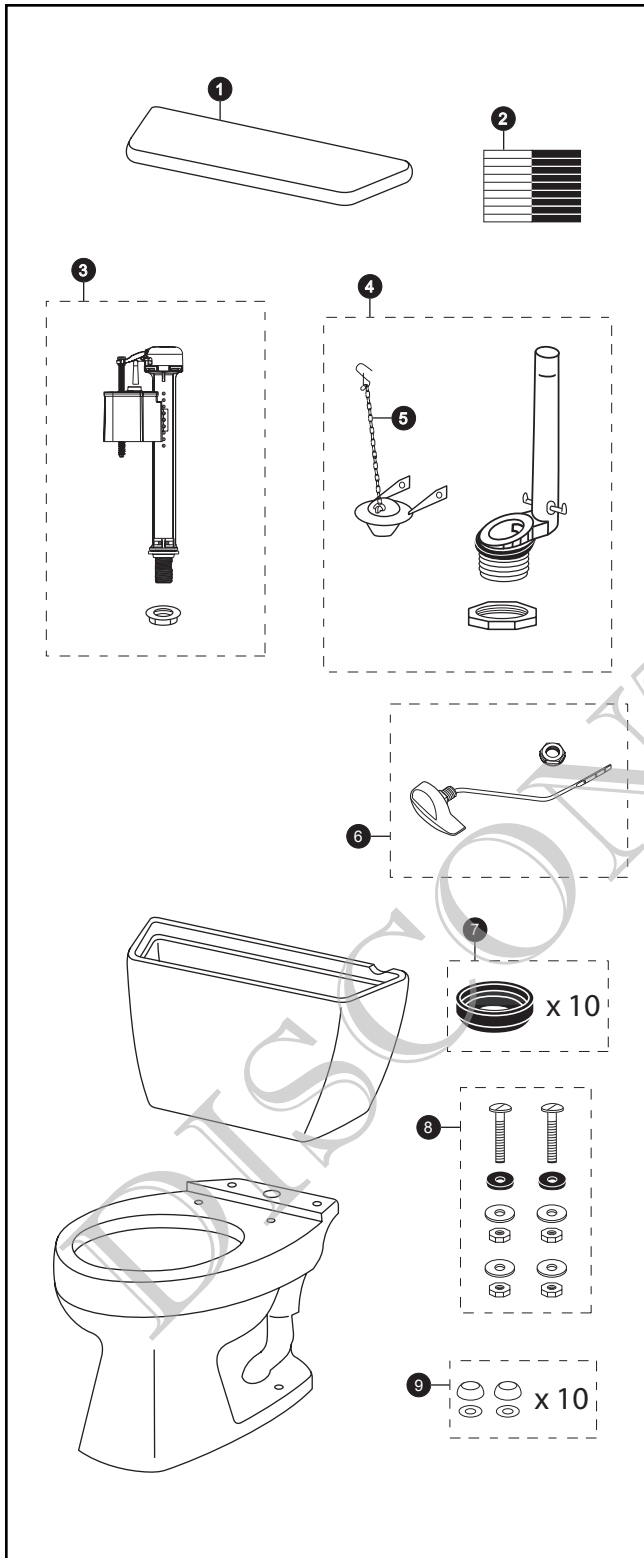

CST713D.10

CST713D.10
ST706D
C713.10

Carusoe™ 1.6 Gpf Toilet, Round, Gravity, 10" Rough-In, Insulated Tank

Item	Part	Description
1	TCU706CR#01	Tank Lid w/ Velcro Tape
	TCU706CR#03	Tank Lid w/ Velcro Tape
	TCU706CR#04	Tank Lid w/ Velcro Tape
	TCU706CR#11	Tank Lid w/ Velcro Tape
	TCU706CR#12	Tank Lid w/ Velcro Tape
	TCU706CR#51	Tank Lid w/ Velcro Tape
2	THU107	Velcro Tape
3	TSU30A	Fill Valve
4	THU258-A	Flush Valve
5	THU260	Flapper w/ Chain - Insulated Tank
6	THU061#01	Trip Lever
	THU061#03	Trip Lever
	THU061#04	Trip Lever
	THU061#11	Trip Lever
	THU061#12	Trip Lever
	THU061#51	Trip Lever
	THU061#CP	Trip Lever
	THU061#PB	Trip Lever
7	THU102	Tank to Bowl Gaskets (for 10 toilets)
8	TSU01D	Tank Mounting Kit
9	THU098#01	Bolt Cap Sets (for 10 toilets) for #01 & #11
	THU098#03	Bolt Cap Sets (for 10 toilets) for #03 & #12
	THU098#04	Bolt Cap Sets (for 10 toilets)
	THU098#51	Bolt Cap Sets (for 10 toilets)

Note:

Product Number Explanations

Two-Piece Toilet
(CST) Gravity Type Toilet
(713) Model
(D) Insulated Tank
(.10) 10" Rough-In

Tank
(ST) Tank
(706) Model
(D) Insulated Tank

Bowl
(C) Bowl
(713) Model
(.10) 10" Rough-In

Colors
(#01) Cotton
(#03) Bone
(#04) Gray
(#11) Colonial White
(#12) Sedona Beige
(#51) Ebony

Finishes
(#CP) Chrome Plated
(#PB) Polished Brass