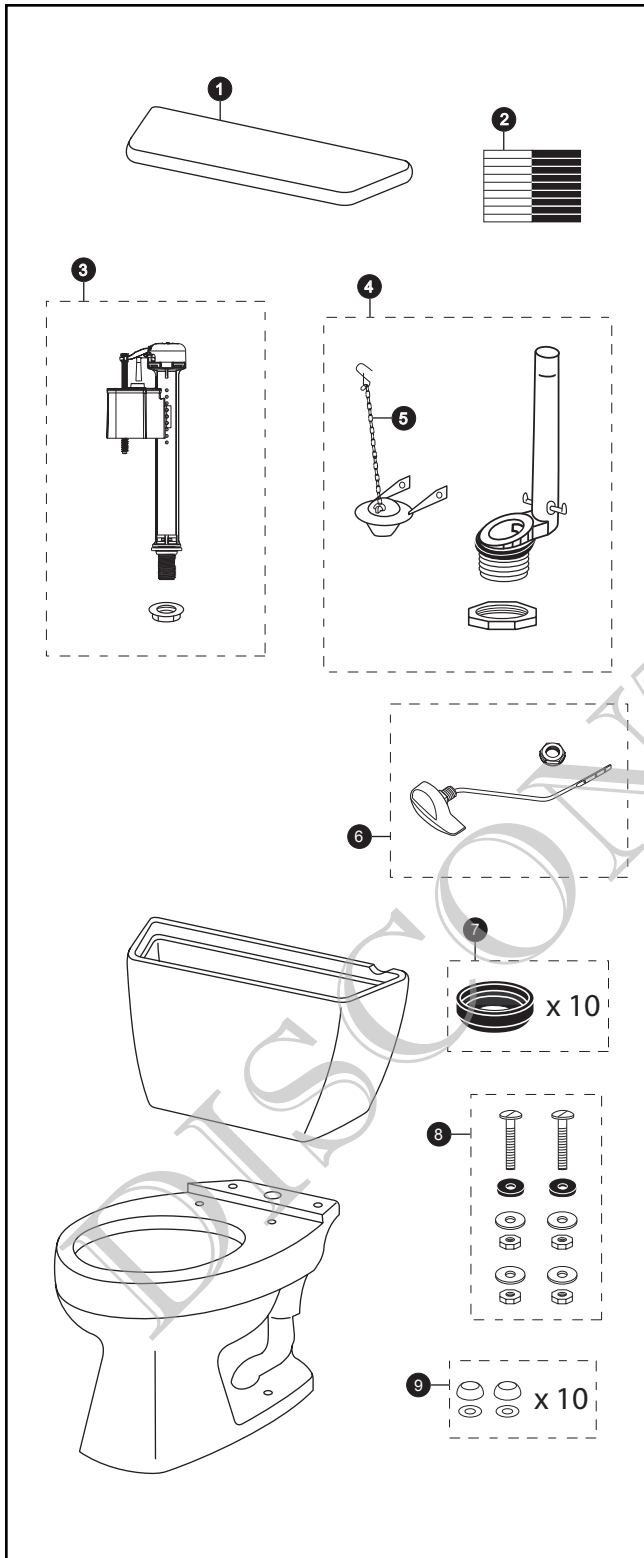

CST713D

CST713D
ST706D
C713

Carusoe™ 1.6 Gpf Toilet, Round, Gravity, 12" Rough-In, Insulated Tank

| Item | Part | Description |
|------|-------------|--|
| 1 | TCU706CR#01 | Tank Lid w/ Velcro Tape |
| | TCU706CR#03 | Tank Lid w/ Velcro Tape |
| | TCU706CR#04 | Tank Lid w/ Velcro Tape |
| | TCU706CR#11 | Tank Lid w/ Velcro Tape |
| | TCU706CR#12 | Tank Lid w/ Velcro Tape |
| | TCU706CR#51 | Tank Lid w/ Velcro Tape |
| 2 | THU107 | Velcro Tape |
| 3 | TSU30A | Fill Valve |
| 4 | THU258-A | Flush Valve |
| 5 | THU260 | Flapper w/ Chain - Insulated Tank |
| 6 | THU061#01 | Trip Lever |
| | THU061#03 | Trip Lever |
| | THU061#04 | Trip Lever |
| | THU061#11 | Trip Lever |
| | THU061#12 | Trip Lever |
| | THU061#51 | Trip Lever |
| | THU061#CP | Trip Lever |
| | THU061#PB | Trip Lever |
| 7 | THU102 | Tank to Bowl Gaskets (for 10 toilets) |
| 8 | TSU01D | Tank Mounting Kit |
| 9 | THU098#01 | Bolt Cap Sets (for 10 toilets) for #01 & #11 |
| | THU098#03 | Bolt Cap Sets (for 10 toilets) for #03 & #12 |
| | THU098#04 | Bolt Cap Sets (for 10 toilets) |
| | THU098#51 | Bolt Cap Sets (for 10 toilets) |

Note:

| Product Number Explanations | | |
|-----------------------------|----------------------|-------------|
| Two-Piece Toilet | Tank | Bowl |
| (CST) Gravity Type Toilet | (ST) Tank | (C) Bowl |
| (713) Model | (706) Model | (713) Model |
| (D) Insulated Tank | (D) Insulated Tank | |
| Colors | Finishes | |
| (#01) Cotton | (#CP) Chrome Plated | |
| (#03) Bone | (#PB) Polished Brass | |
| (#04) Gray | | |
| (#11) Colonial White | | |
| (#12) Sedona Beige | | |
| (#51) Ebony | | |