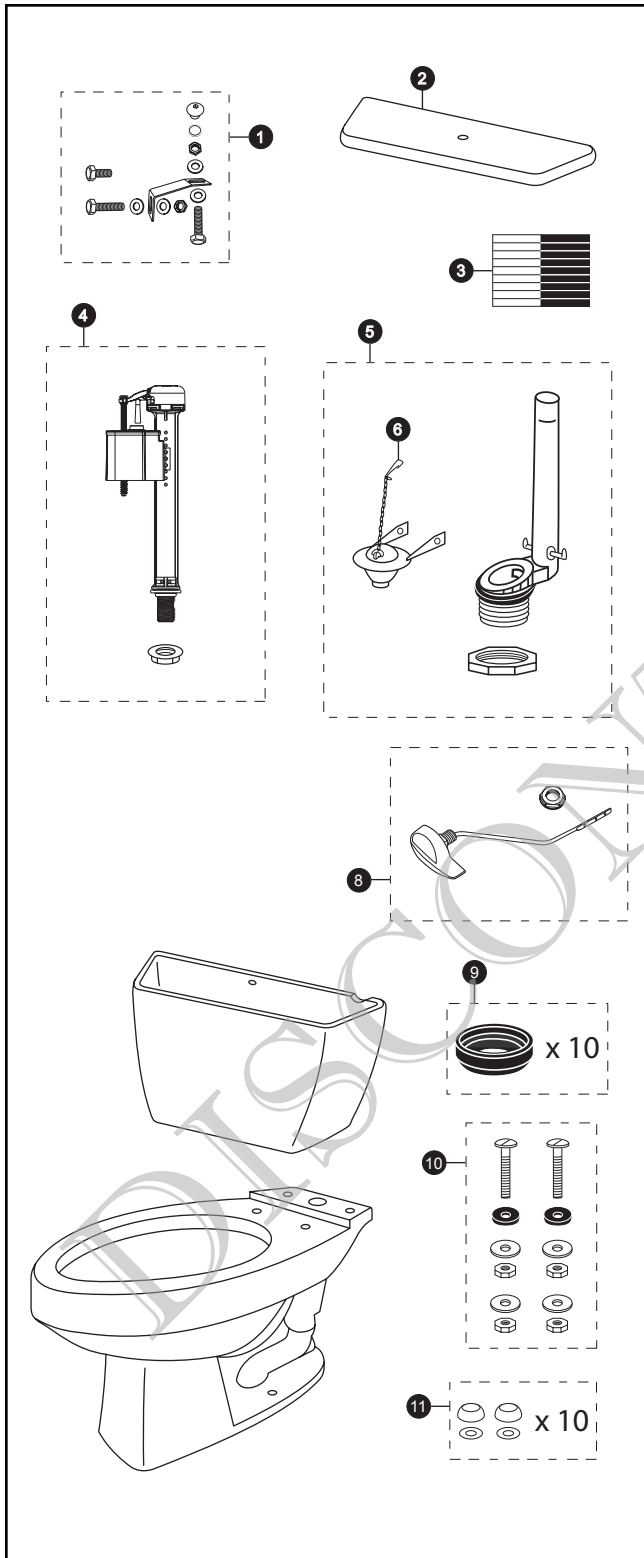

## CST714B

CST714B  
ST706B  
C714

### Carusoe™ 1.6 Gpf Toilet, Elongated, Gravity, 12" Rough-In, Bolt Down Tank Lid

Item	Part	Description
1	THU089	Bolt Down Set
2	TCU706BCR#01 TCU706BCR#03 TCU706BCR#04 TCU706BCR#11 TCU706BCR#12 TCU706BCR#51	Bolt Down Tank Lid w/ Velcro Tape Bolt Down Tank Lid w/ Velcro Tape Bolt Down Tank Lid w/ Velcro Tape Bolt Down Tank Lid w/ Velcro Tape Bolt Down Tank Lid w/ Velcro Tape Bolt Down Tank Lid w/ Velcro Tape
3	THU107	Velcro Tape
4	TSU30A	Fill Valve
5	THU255-A	Flush Valve
6	THU257	Flapper w/ Chain
7	THU061#01 THU061#03 THU061#04 THU061#11 THU061#12 THU061#51 THU061#CP THU061#PB	Trip Lever Trip Lever Trip Lever Trip Lever Trip Lever Trip Lever Trip Lever Trip Lever
8	THU102	Tank to Bowl Gaskets (for 10 toilets)
9	TSU01D	Tank Mounting Kit
10	THU098#01 THU098#03 THU098#04 THU098#51	Bolt Cap Sets (for 10 toilets) for #01 & #11 Bolt Cap Sets (for 10 toilets) for #03 & #12 Bolt Cap Sets (for 10 toilets) Bolt Cap Sets (for 10 toilets)

### Product Number Explanations

**Two-Piece Toilet**

(CST) Gravity Type Toilet  
(714) Model  
(B) Bolt Down Tank Lid

**Tank**

(ST) Tank  
(706) Model  
(B) Bolt Down Tank Lid

**Bowl**

(C) Bowl  
(714) Model