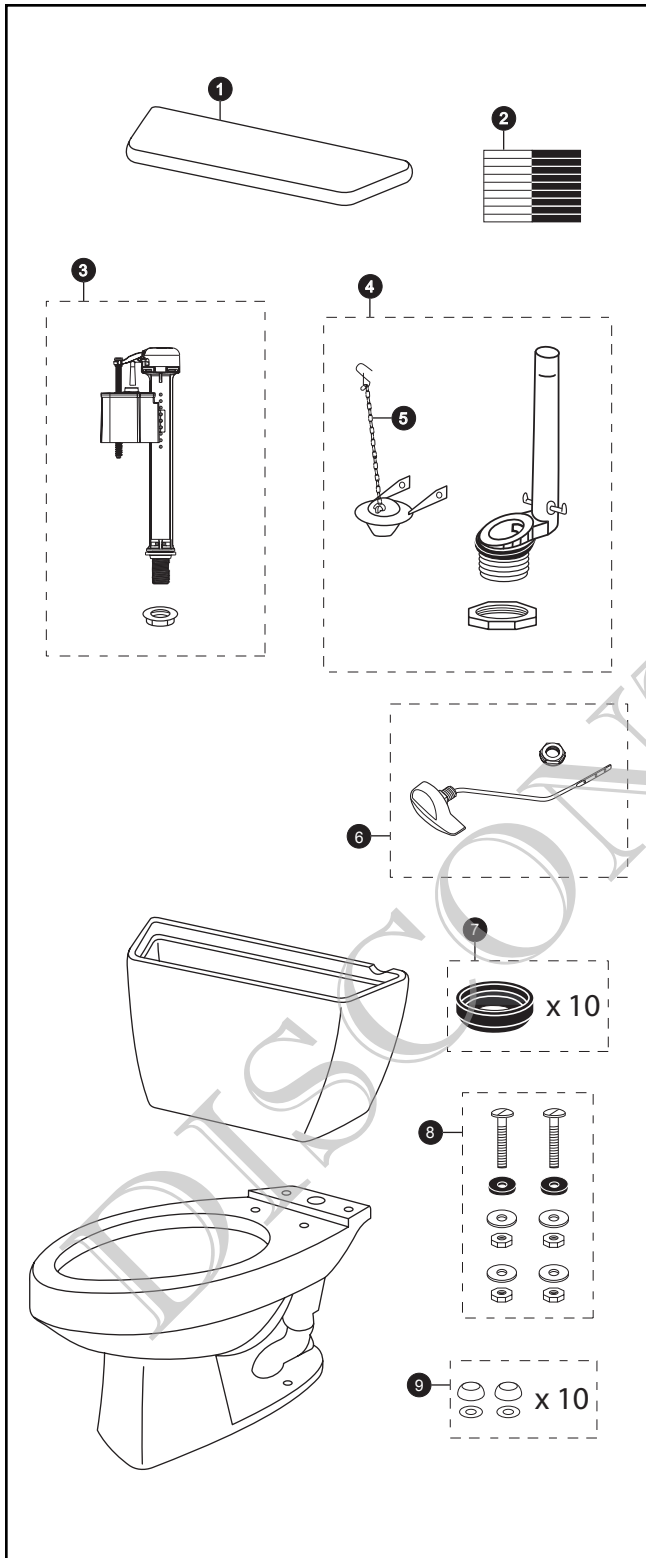

## CST714D.10

CST714D.10  
ST706D  
C714.10

### Carusoe™ 1.6 Gpf Toilet, Elongated, Gravity, 10" Rough-In, Insulated Tank

Item	Part	Description
1	TCU706CR#01	Tank Lid w/ Velcro Tape
	TCU706CR#03	Tank Lid w/ Velcro Tape
	TCU706CR#04	Tank Lid w/ Velcro Tape
	TCU706CR#11	Tank Lid w/ Velcro Tape
	TCU706CR#12	Tank Lid w/ Velcro Tape
	TCU706CR#51	Tank Lid w/ Velcro Tape
2	THU107	Velcro Tape
3	TSU30A	Fill Valve
4	THU258-A	Flush Valve
5	THU260	Flapper w/ Chain - Insulated Tank
6	THU061#01	Trip Lever
	THU061#03	Trip Lever
	THU061#04	Trip Lever
	THU061#11	Trip Lever
	THU061#12	Trip Lever
	THU061#51	Trip Lever
	THU061#CP	Trip Lever
	THU061#PB	Trip Lever
7	THU102	Tank to Bowl Gaskets (for 10 toilets)
8	TSU01D	Tank Mounting Kit
9	THU098#01	Bolt Cap Sets (for 10 toilets) for #01 & #11
	THU098#03	Bolt Cap Sets (for 10 toilets) for #03 & #12
	THU098#04	Bolt Cap Sets (for 10 toilets)
	THU098#51	Bolt Cap Sets (for 10 toilets)

### Product Number Explanations

**Two-Piece Toilet**  
(CST) Gravity Type Toilet  
(714) Model  
(D) Insulated Tank  
(.10) 10" Rough-In

**Tank**  
(ST) Tank  
(706) Model  
(D) Insulated Tank

**Bowl**  
(C) Bowl  
(714) Model  
(.10) 10" Rough-In