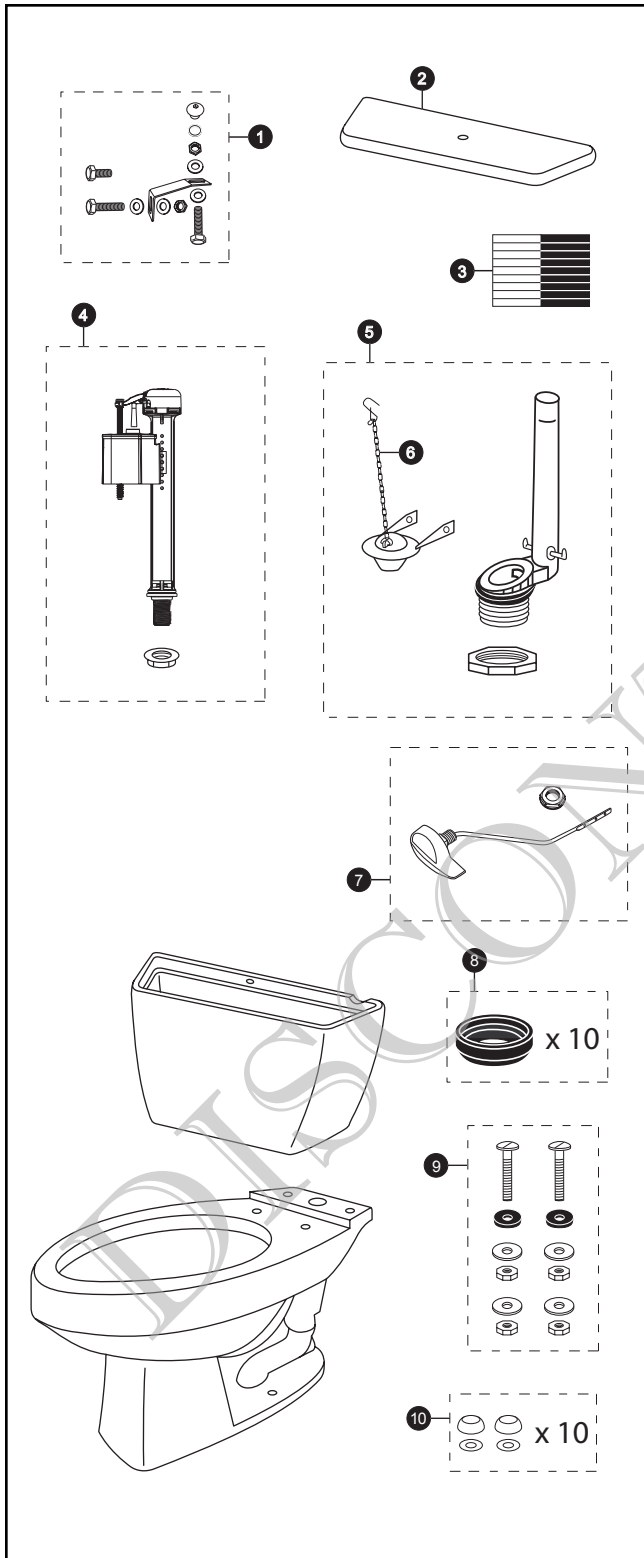

CST714DB

CST714DB
ST706DB
C714

Carusoe™ 1.6 Gpf Toilet, Elongated, Gravity, 12" Rough-In, Insulated Tank, Bolt Down Tank Lid

Item	Part	Description
1	THU089	Bolt Down Set
2	TCU706BCR#01	Bolt Down Tank Lid w/ Velcro Tape
	TCU706BCR#03	Bolt Down Tank Lid w/ Velcro Tape
	TCU706BCR#04	Bolt Down Tank Lid w/ Velcro Tape
	TCU706BCR#11	Bolt Down Tank Lid w/ Velcro Tape
	TCU706BCR#12	Bolt Down Tank Lid w/ Velcro Tape
	TCU706BCR#51	Bolt Down Tank Lid w/ Velcro Tape
3	THU107	Velcro Tape
4	TSU30A	Fill Valve
5	THU258-A	Flush Valve
6	THU260	Flapper w/ Chain - Insulated Tank
7	THU061#01	Trip Lever
	THU061#03	Trip Lever
	THU061#04	Trip Lever
	THU061#11	Trip Lever
	THU061#12	Trip Lever
	THU061#51	Trip Lever
	THU061#CP	Trip Lever
	THU061#PB	Trip Lever
8	THU102	Tank to Bowl Gaskets (for 10 toilets)
9	TSU01D	Tank Mounting Kit
10	THU098#01	Bolt Cap Sets (for 10 toilets) for #01 & #11
	THU098#03	Bolt Cap Sets (for 10 toilets) for #03 & #12
	THU098#04	Bolt Cap Sets (for 10 toilets)
	THU098#51	Bolt Cap Sets (for 10 toilets)

Note:

Product Number Explanations

Two-Piece Toilet
(CST) Gravity Type Toilet
(714) Model
(D) Insulated Tank
(B) Bolt Down Tank Lid

Tank
(ST) Tank
(706) Model
(D) Insulated Tank
(B) Bolt Down Tank Lid

Bowl
(C) Bowl
(714) Model

Colors
(#01) Cotton
(#03) Bone
(#04) Gray
(#11) Colonial White
(#12) Sedona Beige
(#51) Ebony

Finishes
(#CP) Chrome Plated
(#PB) Polished Brass