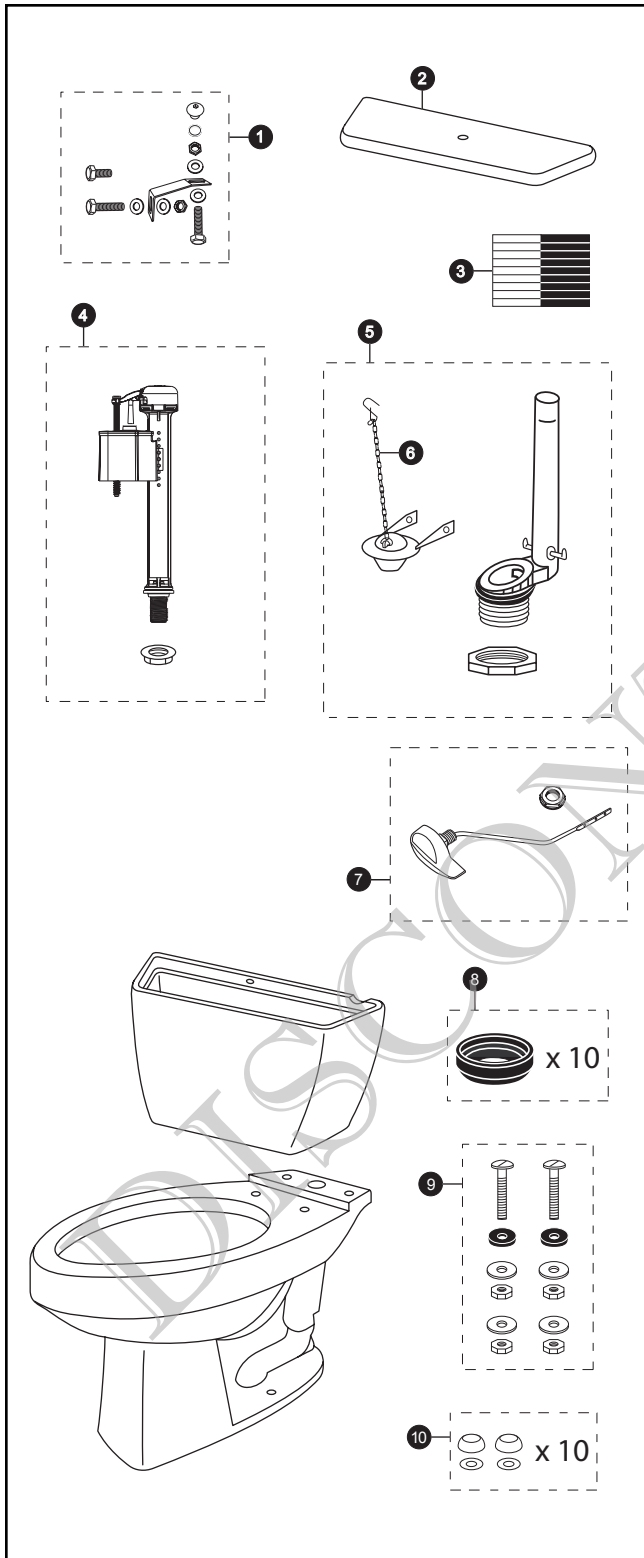

CST714LDB

CST714LDB
ST706DB
C714L

Carusoe™ 1.6 Gpf Toilet, Elongated, Gravity, ADA, 12" Rough-In, Insulated Tank, Bolt Down Tank Lid

Item	Part	Description
1	THU089	Bolt Down Set
2	TCU706BCR#01	Bolt Down Tank Lid w/ Velcro Tape
	TCU706BCR#03	Bolt Down Tank Lid w/ Velcro Tape
	TCU706BCR#04	Bolt Down Tank Lid w/ Velcro Tape
	TCU706BCR#11	Bolt Down Tank Lid w/ Velcro Tape
	TCU706BCR#12	Bolt Down Tank Lid w/ Velcro Tape
	TCU706BCR#51	Bolt Down Tank Lid w/ Velcro Tape
3	THU107	Velcro Tape
4	TSU30A	Fill Valve
5	THU258-A	Flush Valve
6	THU260	Flapper w/ Chain - Insulated Tank
7	THU061#01	Trip Lever
	THU061#03	Trip Lever
	THU061#04	Trip Lever
	THU061#11	Trip Lever
	THU061#12	Trip Lever
	THU061#51	Trip Lever
	THU061#CP	Trip Lever
	THU061#PB	Trip Lever
8	THU102	Tank to Bowl Gaskets (for 10 toilets)
9	TSU01D	Tank Mounting Kit
10	THU098#01	Bolt Cap Sets (for 10 toilets) for #01 & #11
	THU098#03	Bolt Cap Sets (for 10 toilets) for #03 & #12
	THU098#04	Bolt Cap Sets (for 10 toilets)
	THU098#51	Bolt Cap Sets (for 10 toilets)

Note:

Product Number Explanations

Two-Piece Toilet
(CST) Gravity Type Toilet
(714) Model
(L) ADA Compliant
(D) Insulated Tank
(B) Bolt Down Tank Lid

Colors
(#01) Cotton
(#03) Bone
(#04) Gray
(#11) Colonial White
(#12) Sedona Beige
(#51) Ebony