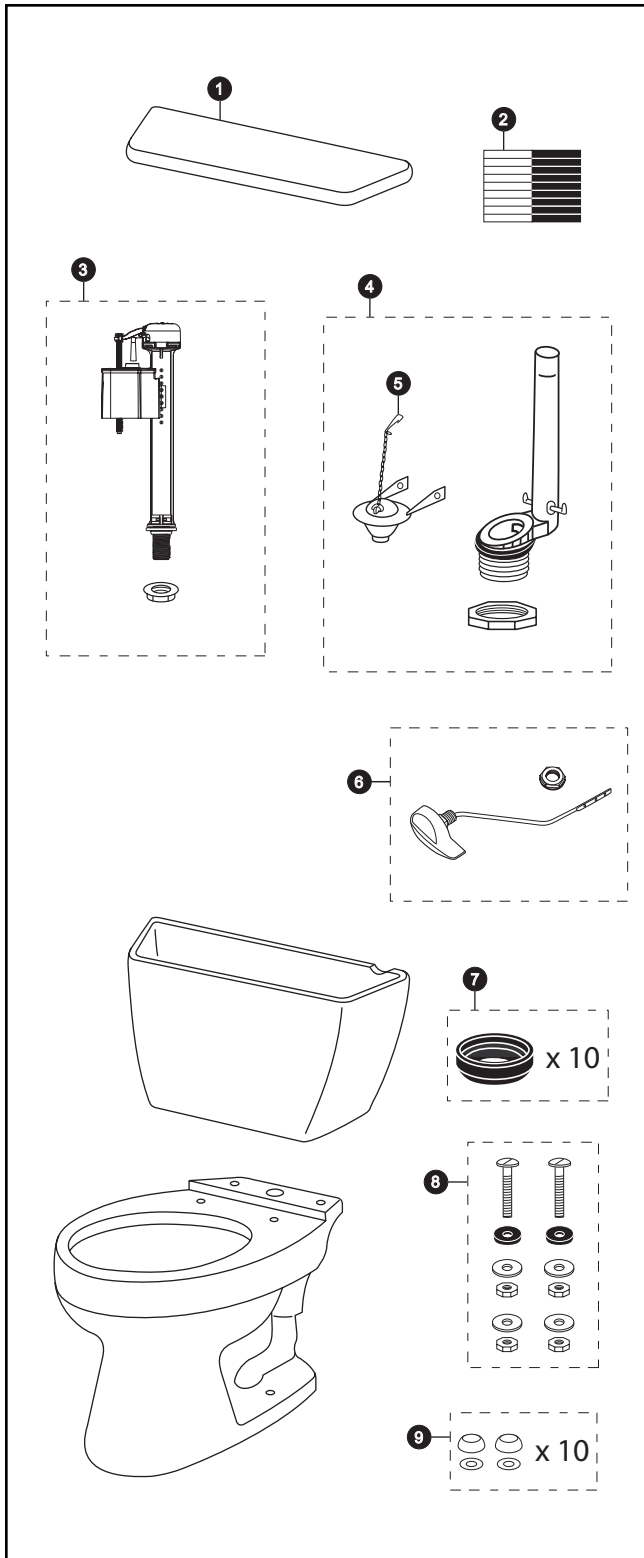

CST715

CST715
ST706
C715

Carusoe™ 1.6 Gpf Toilet, Round, Gravity, 12" Rough-In

Item	Part	Description
1	TCU706CR#01	Tank Lid w/ Velcro Tape
	TCU706CR#03	Tank Lid w/ Velcro Tape
	TCU706CR#04	Tank Lid w/ Velcro Tape
	TCU706CR#11	Tank Lid w/ Velcro Tape
	TCU706CR#12	Tank Lid w/ Velcro Tape
	TCU706CR#51	Tank Lid w/ Velcro Tape
2	THU107	Velcro Tape
3	TSU30A	Fill Valve
4	THU255-A	Flush Valve
5	THU257	Flapper w/ Chain
6	THU061#01	Trip Lever
	THU061#03	Trip Lever
	THU061#04	Trip Lever
	THU061#11	Trip Lever
	THU061#12	Trip Lever
	THU061#51	Trip Lever
	THU061#CP	Trip Lever
	THU061#PB	Trip Lever
7	THU102	Tank to Bowl Gaskets (for 10 toilets)
8	TSU01D	Tank Mounting Kit
9	THU098#01	Bolt Cap Sets (for 10 toilets) for #01 & #11
	THU098#03	Bolt Cap Sets (for 10 toilets) for #03 & #12
	THU098#04	Bolt Cap Sets (for 10 toilets)
	THU098#51	Bolt Cap Sets (for 10 toilets)

Note:

Product Number Explanations

Two-Piece Toilet

(CST) Gravity Type Toilet
(715) Model

Tank

(ST) Tank
(706) Model

Bowl

(C) Bowl
(715) Model

Colors

(#01) Cotton
(#03) Bone
(#04) Gray
(#11) Colonial White
(#12) Sedona Beige
(#51) Ebony

Finishes

(#CP) Chrome Plated
(#PB) Polished Brass