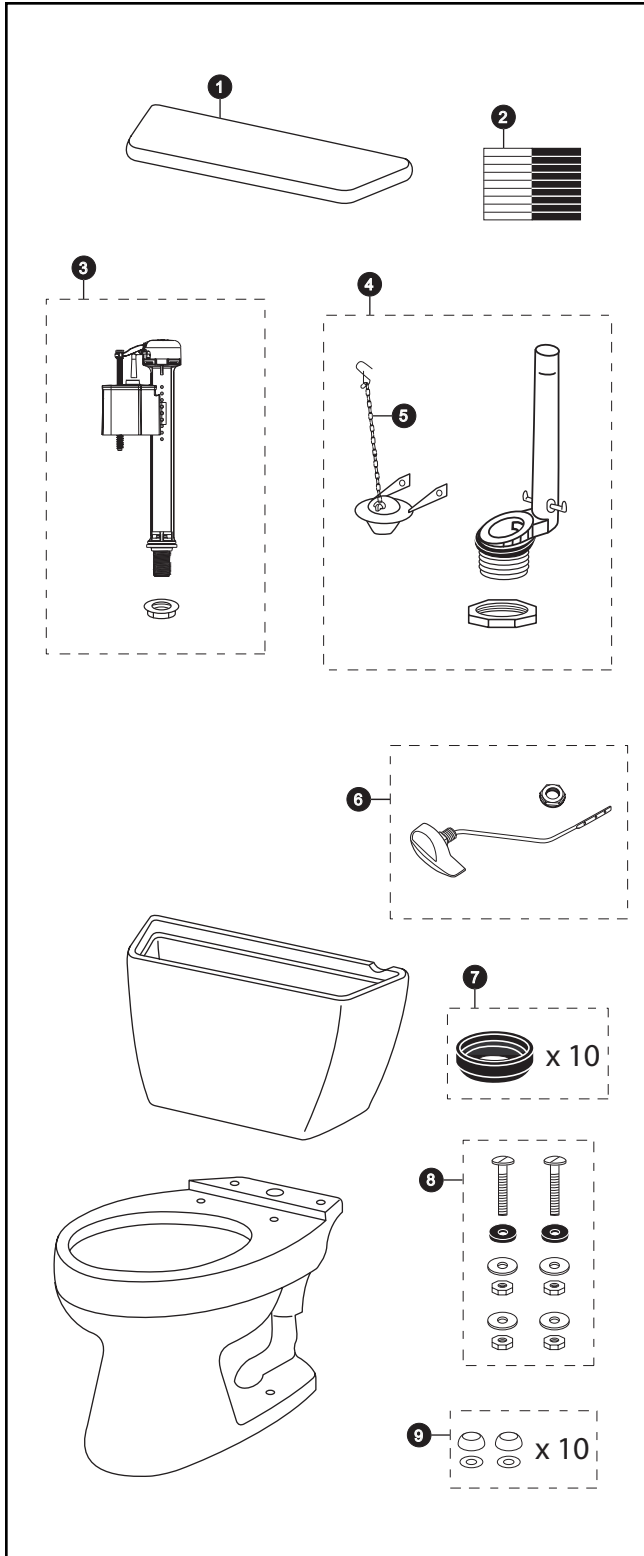

# CST715D

CST715D  
ST706D  
C715

## Carusoe™ 1.6 Gpf Toilet, Round, Gravity, 12" Rough-In, Insulated Tank

Item	Part	Description
1	TCU706CR#01	Tank Lid w/ Velcro Tape
	TCU706CR#03	Tank Lid w/ Velcro Tape
	TCU706CR#04	Tank Lid w/ Velcro Tape
	TCU706CR#11	Tank Lid w/ Velcro Tape
	TCU706CR#12	Tank Lid w/ Velcro Tape
	TCU706CR#51	Tank Lid w/ Velcro Tape
2	THU107	Velcro Tape
3	TSU30A	Fill Valve
4	THU258-A	Flush Valve
5	THU260	Flapper w/ Chain - Insulated Tank
6	THU061#01	Trip Lever
	THU061#03	Trip Lever
	THU061#04	Trip Lever
	THU061#11	Trip Lever
	THU061#12	Trip Lever
	THU061#51	Trip Lever
	THU061#CP	Trip Lever
	THU061#PB	Trip Lever
7	THU102	Tank to Bowl Gaskets (for 10 toilets)
8	TSU01D	Tank Mounting Kit
9	THU098#01	Bolt Cap Sets (for 10 toilets) for #01 & #11
	THU098#03	Bolt Cap Sets (for 10 toilets) for #03 & #12
	THU098#04	Bolt Cap Sets (for 10 toilets)
	THU098#51	Bolt Cap Sets (for 10 toilets)

### Product Number Explanations

**Two-Piece Toilet**  
(CST) Gravity Type Toilet  
(715) Model  
(D) Insulated Tank

**Tank**  
(ST) Tank  
(706) Model  
(D) Insulated Tank

**Bowl**  
(C) Bowl  
(715) Model